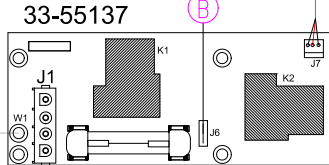

PT#: 33-55299

WHITE AC = 120V PUMP
RED AC = 240V PUMP

26-0071-M7

HEATER 5.5kW FLOW THRU

Temp/HL Sensor
34-0202 (-42 or -82)

Temp/HL Sensor
34-0202 (-42 or -82)

LEGEND	
	- 1/4" QUICK CONNECT
	- 1/4" QUICK CONNECT PIGGYBACK
	- FORK CONNECTOR
	- RING CONNECTOR
	- SOCKET CONNECTOR
	- PIN CONNECTOR

HYDRO-QUIP
CORONA, CA (951) 273-7575

Manufacture Notes:

#1- 3-Wire, 240VAC Service Required

Drawn	MO	Rev	02
Date	11.20.15		
Diagram No.	9034		

Wire Color Code	
B - Black	G - Green
Br - Brown	Bl - Blue
R - Red	V - Violet
O - Orange	W - White
Y - Yellow	Gr - Gray