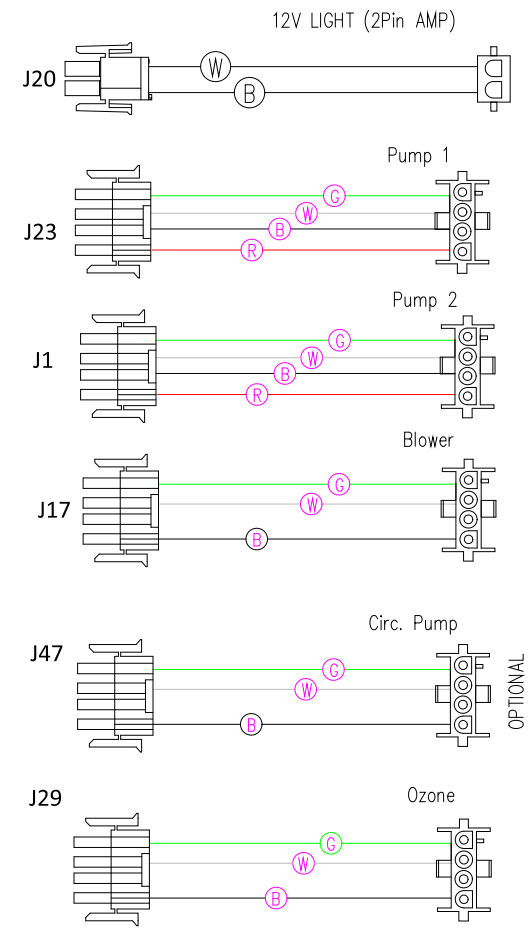

PT#: 33-55299

WHITE AC = 120V PUMP
RED AC = 240V PUMP

26-0071-M7

HEATER 5.5kW FLOW THRU

Temp/HL Sensor
34-0202 (-42 or -82)

Temp/HL Sensor
34-0202 (-42 or -82)

LEGEND	
	- 1/4" QUICK CONNECT
	- 1/4" QUICK CONNECT PIGGYBACK
	- FORK CONNECTOR
	- RING CONNECTOR
	- SOCKET CONNECTOR
	- PIN CONNECTOR

HYDRO-QUIP
CORONA, CA (951) 273-7575

Manufacture Notes:

#1- 3-Wire, 240VAC Service Required

Drawn	MO	Rev	02
Date	11.20.15		
Diagram No.	9034		

Wire Color Code	
B - Black	G - Green
Br - Brown	Bl - Blue
R - Red	V - Violet
O - Orange	W - White
Y - Yellow	Gr - Gray