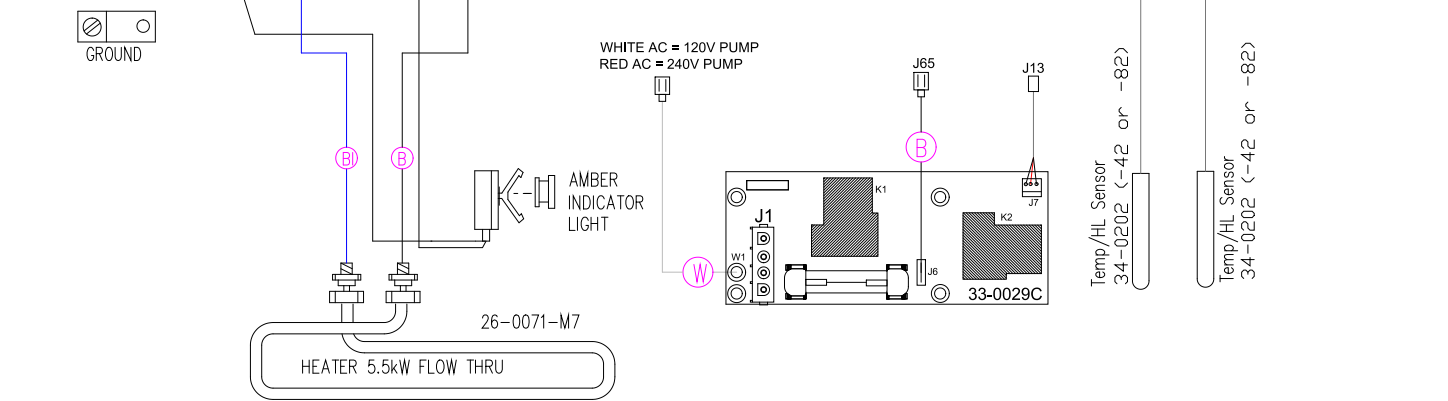

LEGEND	
	- 1/4" QUICK CONNECT
	- 1/4" QUICK CONNECT PIGGYBACK
	- FORK CONNECTOR
	- RING CONNECTOR
	- SOCKET CONNECTOR
	- PIN CONNECTOR

Drawn	Rev	Wire Color Code	
MBS	01	B - Black	G - Green
Date	06.18.13	Br - Brown	Bl - Blue
Diagram No.	9034	R - Red	V - Violet
		O - Orange	W - White
		Y - Yellow	Gr - Gray

HYDRO-QUIP
CORONA, CA (951) 273-7575

Manufacture Notes:
#1- 3-Wire, 240VAC Service Required