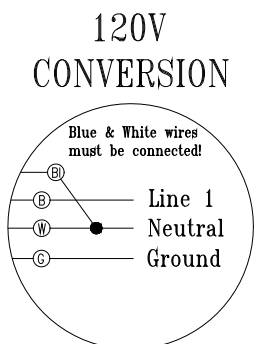

DO NOT INCLUDE LIGHT LEAD OR BULB - TO BE SOLD SEPARATELY

**HYDRO-QUIP**  
CORONA, CA 951.273.7575

Manufacture Notes:

- #1 - For 240V operation of component(s) move corresponding white wire to the "L2" position on conversion block
- #2 - Pump to be wired as HQ Stock: Red=Low Speed, Black=High Speed

Dwg. No.

Drawn MBS  
Date 12.03.12  
Diagram No. **9030**

Rev 01

Wire Color Code

B - Black	G - Green
Br - Brown	Bl - Blue
R - Red	V - Violet
O - Orange	W - White
Y - Yellow	Gr - Grey