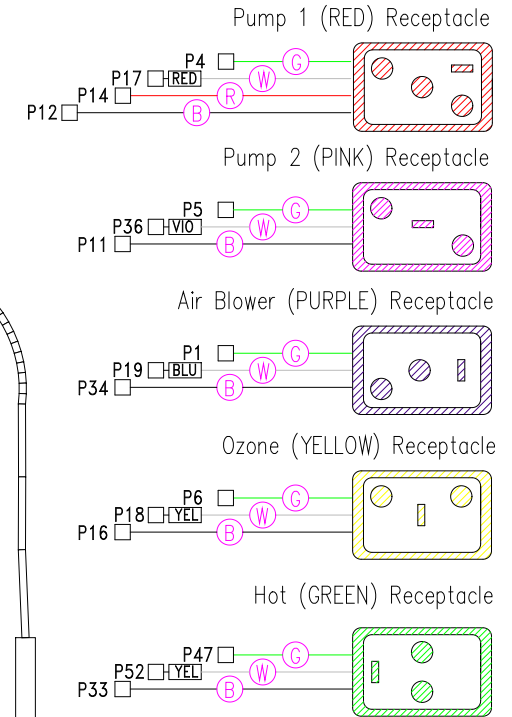

LEGEND	
□	- 1/4" QUICK CONNECT
▢	- 1/4" QUICK CONNECT PIGGYBACK
⊞	- FORK CONNECTOR
○	- RING CONNECTOR
◻	- SOCKET CONNECTOR
△	- PIN CONNECTOR

Light Receptacle

HYDRO-QUIP
CORONA, CA (909) 273-7575

Manufacture Notes:

Dwg. No.
J202A0-KQUY69-BZ
Sheet metal part #:
65-0189

Drawn
BH
Date
04.27.05
Diagram No.
8012

Rev
2
Wire Color Code
B - Black G - Green
Br - Brown BI - Blue
R - Red V - Violet
O - Orange W - White
Y - Yellow Gr - Gray