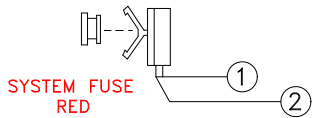

LEGEND	
□	- 1/4" QUICK CONNECT
▢	- 1/4" QUICK CONNECT PIGGYBACK
⊞	- FORK CONNECTOR
○	- RING CONNECTOR
◻	- SOCKET CONNECTOR
△	- PIN CONNECTOR

Light Receptacle

HYDRO-QUIP
CORONA, CA (909) 273-7575

Manufacture Notes:

Dwg. No.
J202A0-KQUY69-BZ
Sheet metal part #:
65-0189

Drawn
BH
Date
04.27.05
Diagram No.
8012

Rev
2
Wire Color Code
B - Black G - Green
Br - Brown BI - Blue
R - Red V - Violet
O - Orange W - White
Y - Yellow Gr - Gray