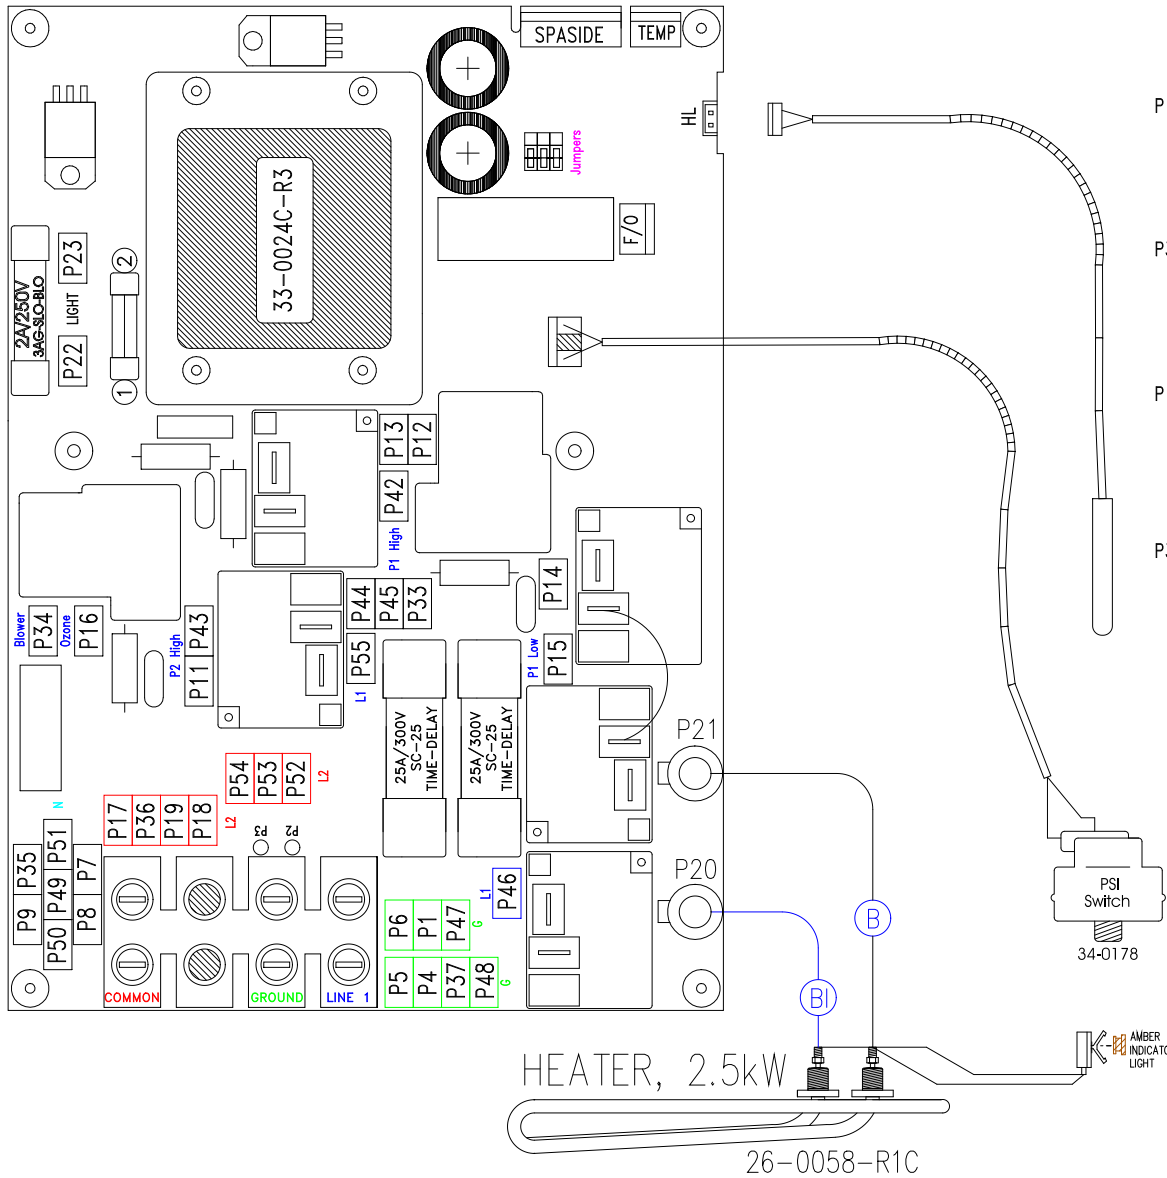

LEGEND	
□	- 1/4" QUICK CONNECT
▢	- 1/4" QUICK CONNECT PIGGYBACK
⊞	- FORK CONNECTOR
○	- RING CONNECTOR
◻	- SOCKET CONNECTOR
△	- PIN CONNECTOR

Light Receptacle

HYDRO-QUIP
CORONA, CA (909) 273-7575

Manufacture Notes:

Dwg. No.
J202A0-KQUY69-BZ
Sheet metal part #:
65-0189

Drawn
BH
Date
04.27.05
Diagram No.
8012

Rev
2
Wire Color Code
B - Black G - Green
Br - Brown BI - Blue
R - Red V - Violet
O - Orange W - White
Y - Yellow Gr - Gray