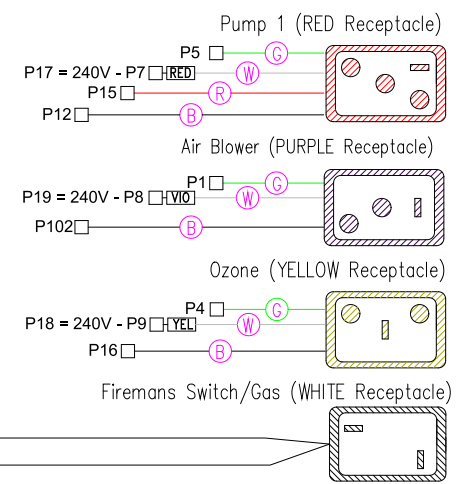

34-0203D-50
50' Temp Sensor

Temperature Sensor

Flow Switch (White AMP Receptacle)

LEGEND	
	- 1/4" QUICK CONNECT
	- 1/4" QUICK CONNECT PIGGYBACK
	- FORK CONNECTOR
	- RING CONNECTOR
	- SOCKET CONNECTOR
	- PIN CONNECTOR

HYDRO-QUIP
CORONA, CA (951) 273-7575

Manufacture Notes:

Drawn MBS	Rev 02	Wire Color Code B - Black G - Green Br - Brown Bl - Blue R - Red V - Violet O - Orange W - White Y - Yellow Gr - Gray
Date 04.22.10		
Diagram No. 6843		