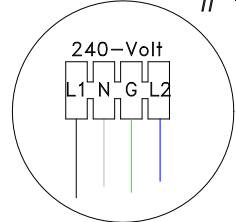

#1

LEGEND	
	- 1/4" QUICK CONNECT
	- 1/4" QUICK CONNECT PIGGYBACK
	- FORK CONNECTOR
	- RING CONNECTOR
	- SOCKET CONNECTOR
	- PIN CONNECTOR

Manufacture Notes:

#1 Line 2 and Neutral must be jumpered for 120V sevice

Drawn	Rev
LSL	5
Date	11.16.06
Diagram No.	6815

Wire Color Code	
B - Black	G - Green
Br - Brown	Bl - Blue
R - Red	V - Violet
O - Orange	W - White
Y - Yellow	Gr - Gray