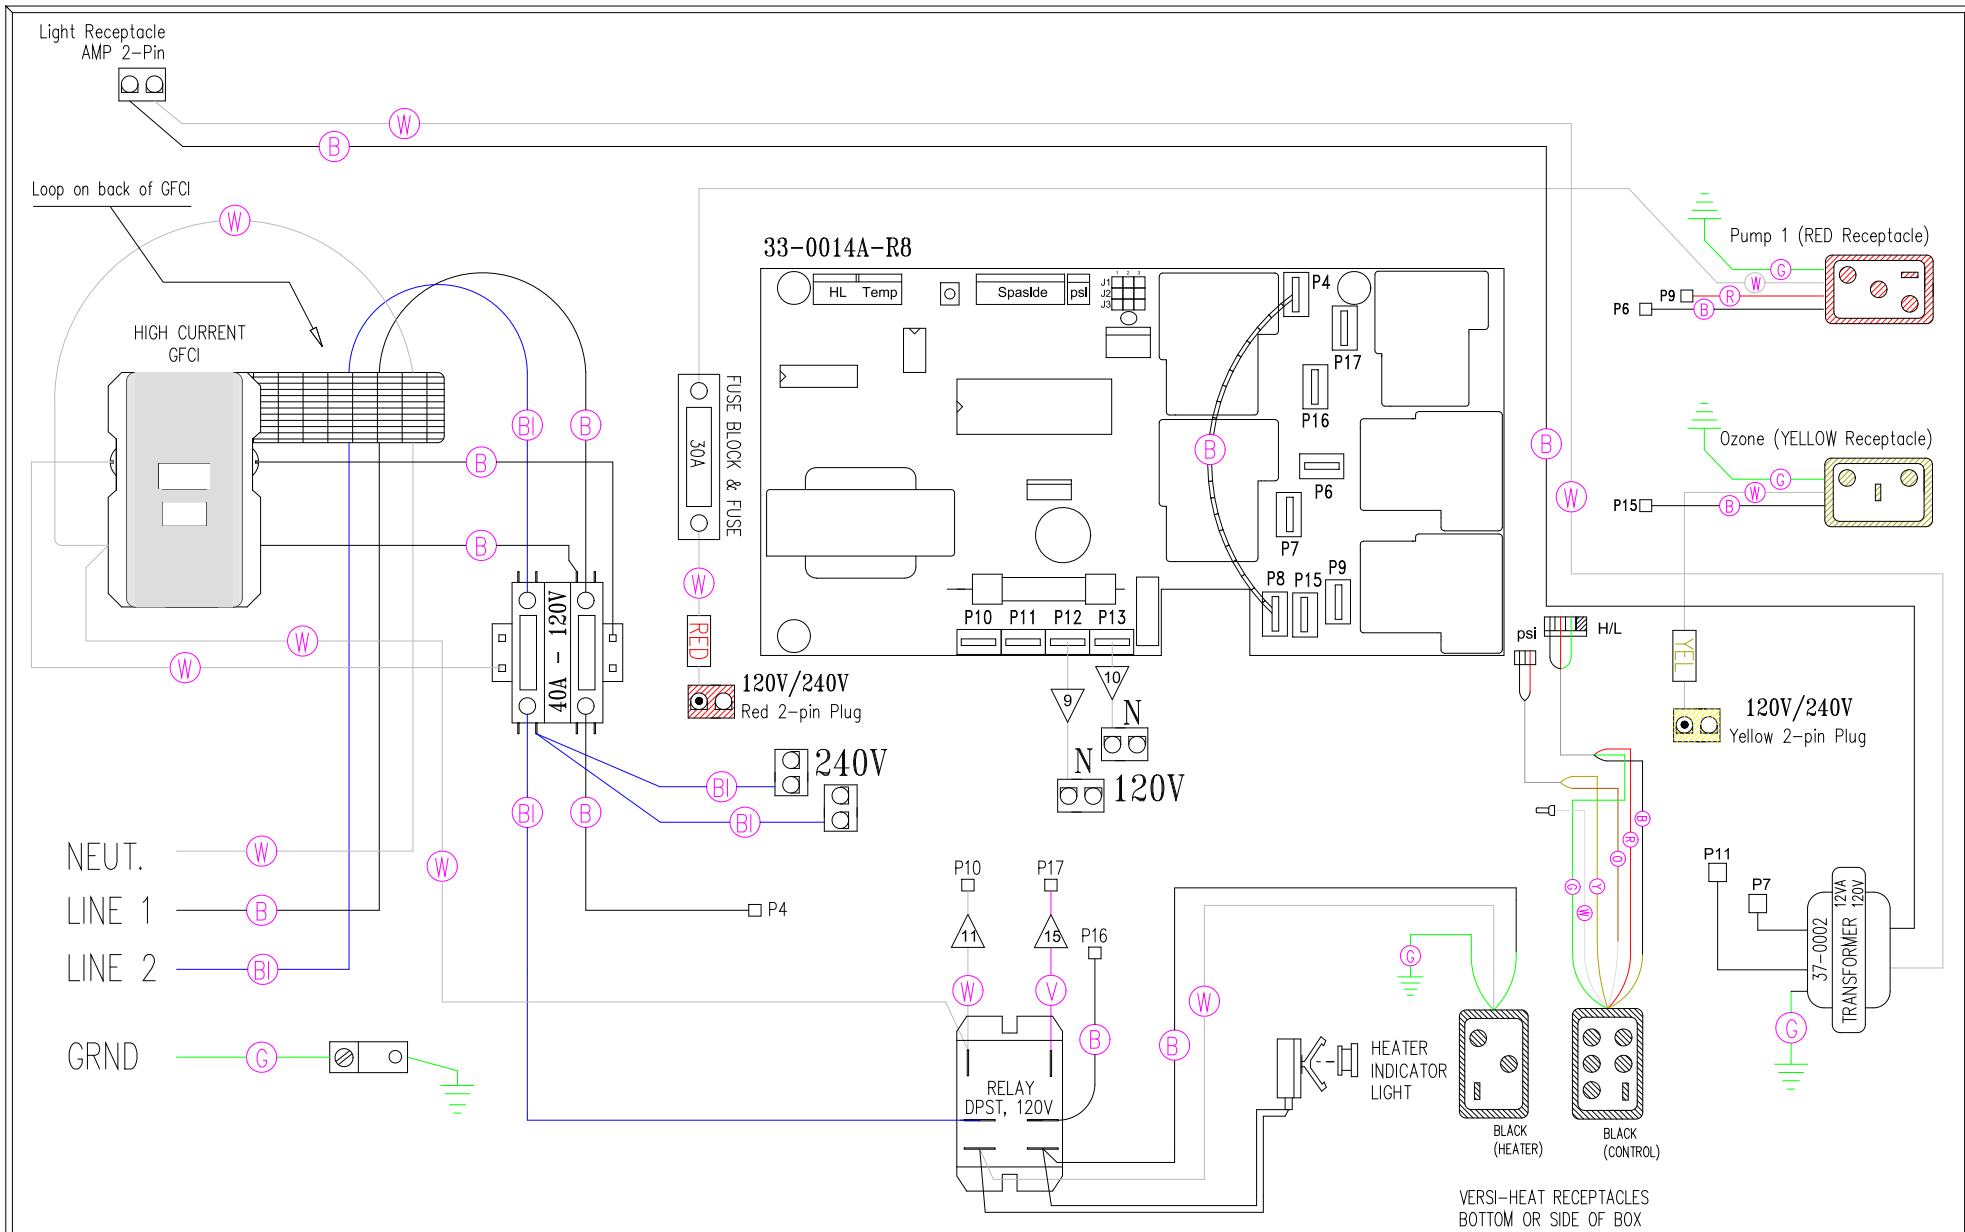

HYDRO-QUIP
CORONA, CA (909) 273-7575

Approved By:

Dwg. No.
E203AH-KOQY

Drawn
MBS

Rev
01

Wire Color Code

Sheet Metal

Date
11.17.08

B - Black
Br - Brown
R - Red
O - Orange
Y - Yellow

G - Green
Bl - Blue
V - Violet
W - White
Gr - Gray

Diagram No.
6017

HYDRO-QUIP
CORONA, CA (909) 273-7575

Approved By:

Dwg. No.
E203AH-KOQY

Drawn
MBS

Rev
01

Wire Color Code

Sheet Metal

Date
11.17.08

- B - Black
- Br - Brown
- R - Red
- O - Orange
- Y - Yellow
- G - Green
- Bl - Blue
- V - Violet
- W - White
- Gr - Gray

Diagram No.
6017