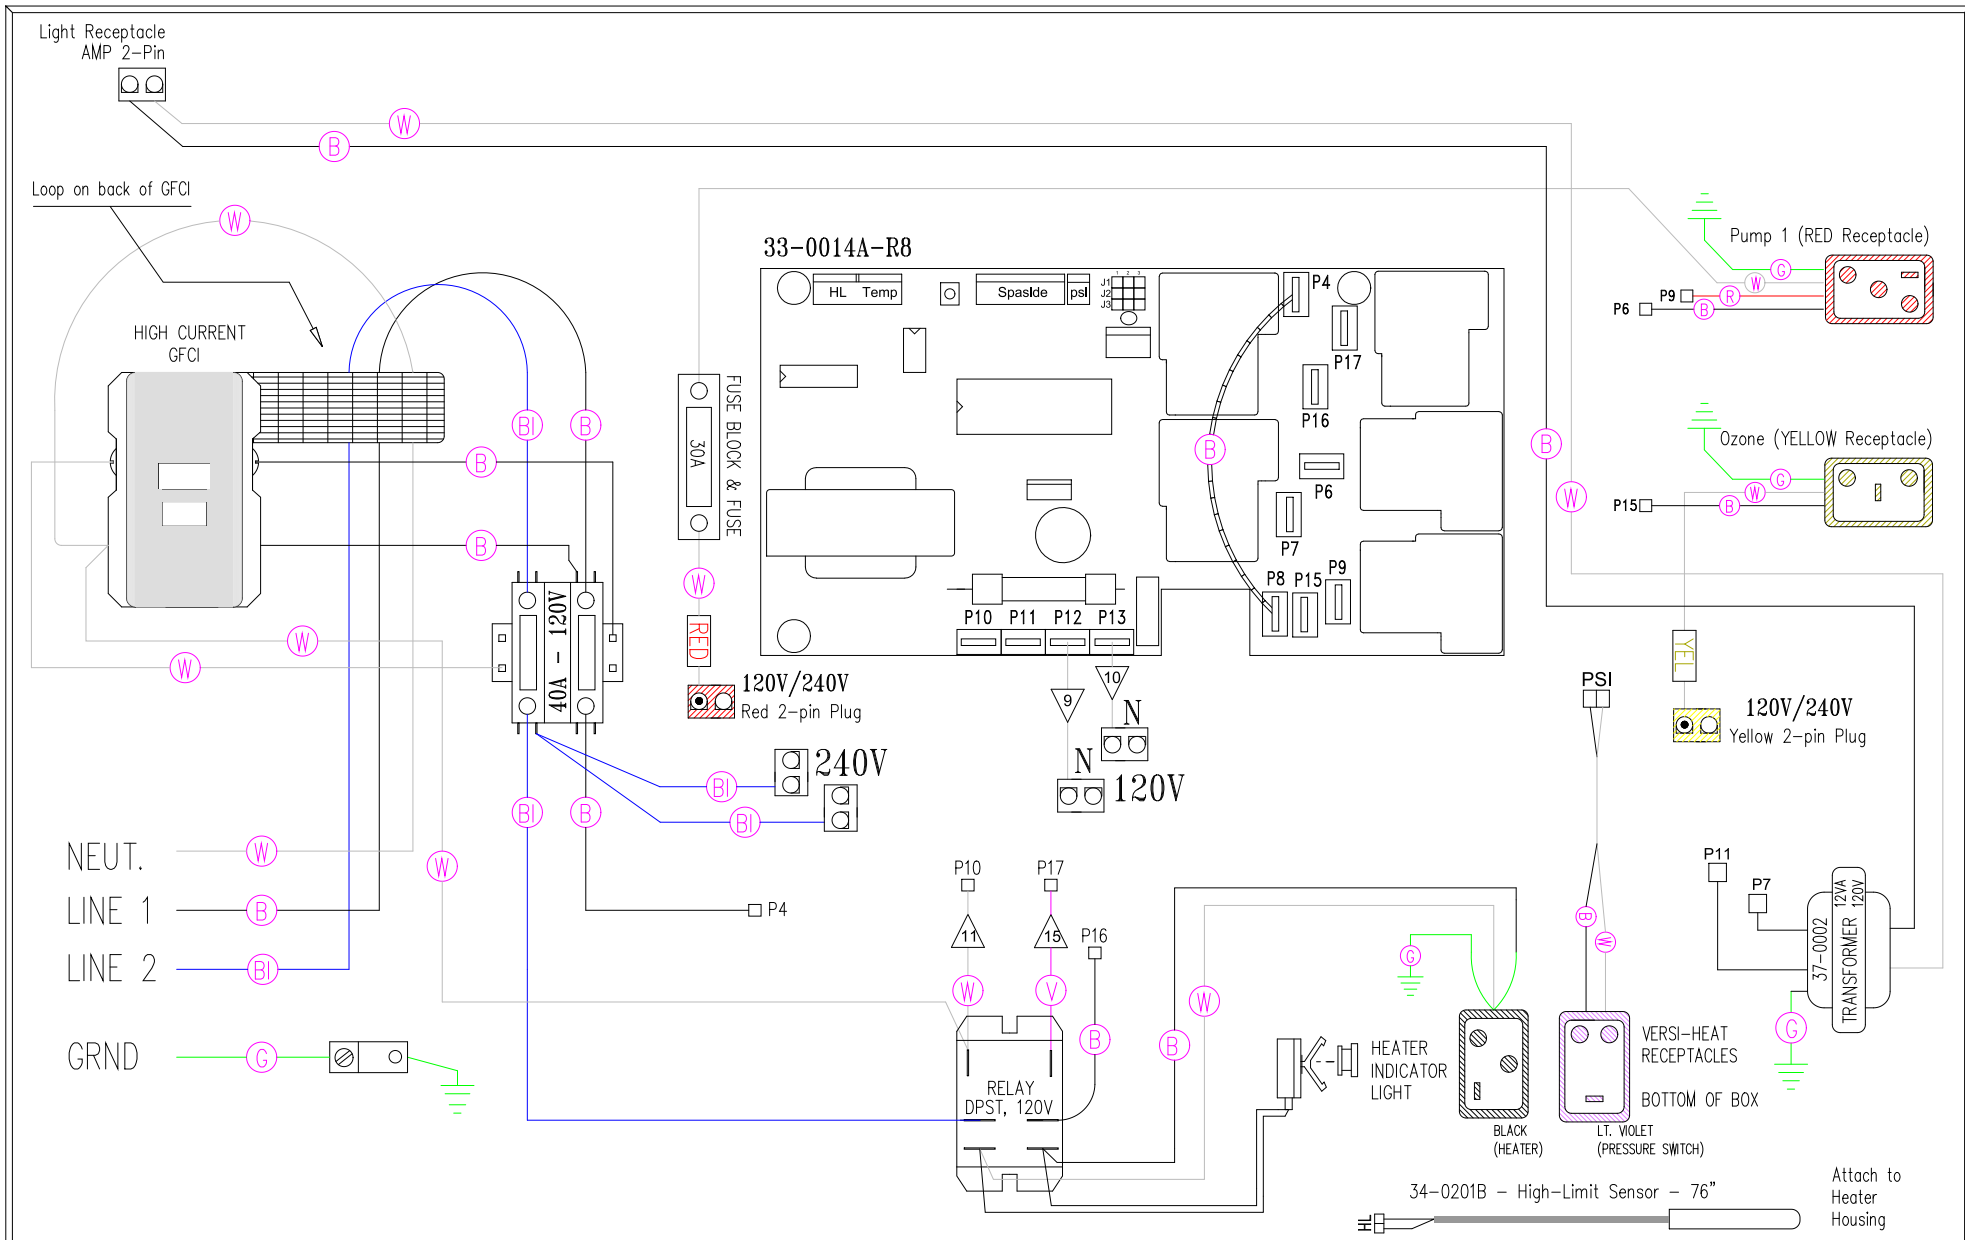

**HYDRO-QUIP**  
CORONA, CA (909) 273-7575

Approved By:

Dwg. No.  
**E203AH-KOQY**

Drawn  
MBS  
Date  
05.30.08

Rev  
01

Wire Color Code

B - Black	G - Green
Br - Brown	Bl - Blue
R - Red	V - Violet
O - Orange	W - White
Y - Yellow	Gr - Gray

Sheet Metal  
**65-0189**

Diagram No.  
**6016**

**HYDRO-QUIP**  
CORONA, CA (909) 273-7575

Approved By:

Dwg. No.  
**E203AH-KOQY**

Drawn  
MBS

Rev  
01

Sheet Metal  
**65-0189**

Date  
05.30.08

Diagram No.  
**6016**

Wire Color Code

B - Black	G - Green
Br - Brown	Bl - Blue
R - Red	V - Violet
O - Orange	W - White
Y - Yellow	Gr - Gray