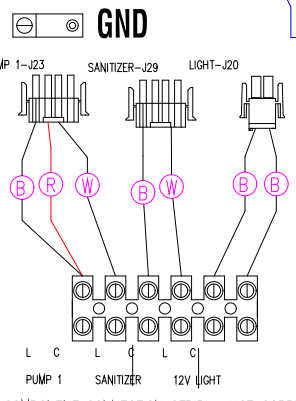

PUMP, OZONE & HEATER OPERATE AT 120V BY DEFAULT

26-0053-M7-F 1.375/5.5kW Heater

PT#: 33-54646

REMOVE JUMPER FOR 240V HEATER OPERATION

ALL COMPONENTS MUST BE GROUNDED

HYDRO-QUIP
CORONA, CA (951) 273-7575

Manufacture Notes:

Dwg. No. **G822A0-KLPQY-J**

Drawn **MBS** Rev **01**
Date **08.10.16**
Diagram No. **5189**

Wire Color Code

B - Black	G - Green
Br - Brown	Bl - Blue
R - Red	V - Violet
O - Orange	W - White
Y - Yellow	Gr - Gray