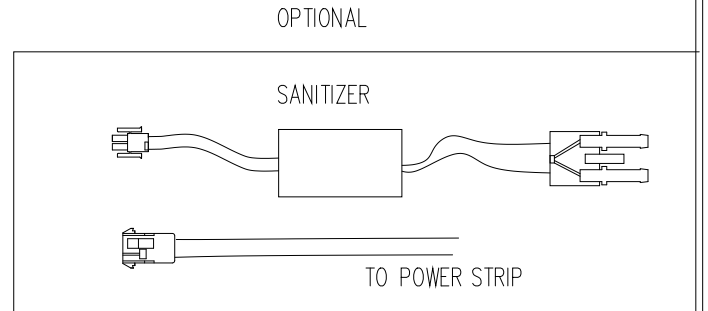

PUMP, OZONE & HEATER OPERATE AT 120V BY DEFAULT

26-0053-M7-F 1.375/5.5kW Heater

PT#: 33-54646

REMOVE JUMPER FOR 240V HEATER OPERATION

ALL COMPONENTS MUST BE GROUNDED

HYDRO-QUIP
CORONA, CA (951) 273-7575

Manufacture Notes:

Dwg. No. **G822A0-KLPQY-J**

Drawn **MBS** Rev **01**
Date **08.10.16**
Diagram No. **5189**

Wire Color Code

B - Black	G - Green
Br - Brown	Bl - Blue
R - Red	V - Violet
O - Orange	W - White
Y - Yellow	Gr - Gray