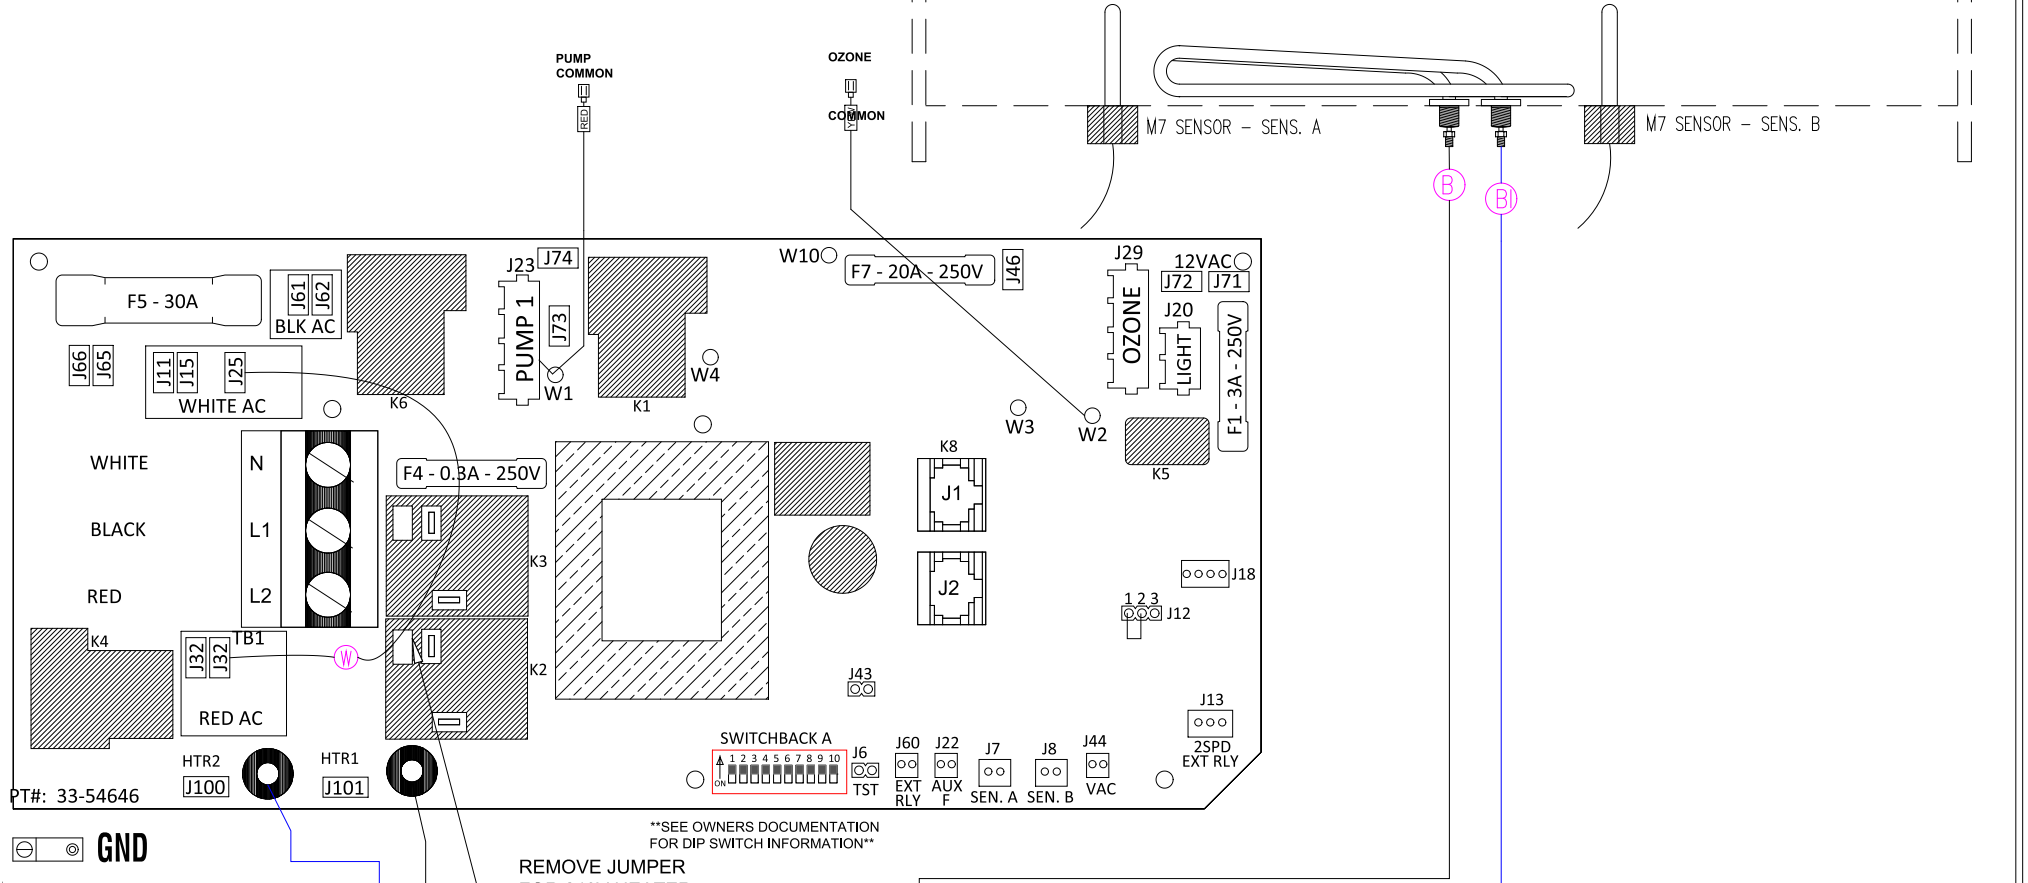

PUMP, OZONE & HEATER OPERATE AT 120V BY DEFAULT

26-0053-M7-F 1.375/5.5kW Heater

PT#: 33-54646

REMOVE JUMPER FOR 240V HEATER OPERATION

ALL COMPONENTS MUST BE GROUNDED

HYDRO-QUIP
CORONA, CA (951) 273-7575

Manufacture Notes:

Dwg. No. **G822A0-KLPQY-J**

Drawn **MBS** Rev **01**
Date **08.10.16**
Diagram No. **5189**

Wire Color Code

B - Black	G - Green
Br - Brown	Bl - Blue
R - Red	V - Violet
O - Orange	W - White
Y - Yellow	Gr - Gray