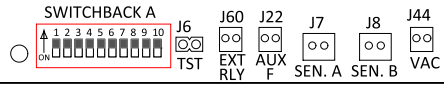

REMOVE JUMPER FOR 240V HEATER OPERATION

ALL COMPONENTS MUST BE GROUNDED