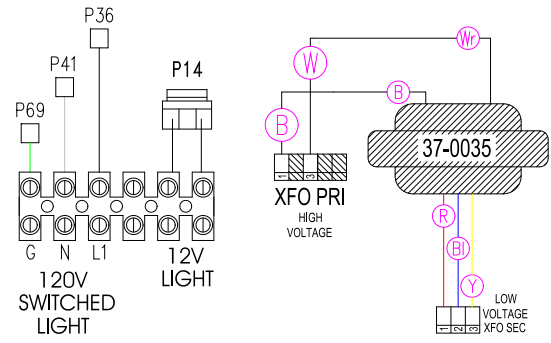

LEGEND	
	- 1/4" QUICK CONNECT
	- 1/4" PIGGYBACK
	- FORK CONNECTOR
	- RING CONNECTOR
	- SOCKET CONNECTOR
	- PIN CONNECTOR

**MAIN INPUT SERVICE  
SEE MANUAL**

**L1 GR L2  
HEATER INPUT SERVICE  
60 AMPS**

**HYDRO-QUIP**  
CORONA, CA (909) 273-7575

Manufacture Notes:

Drawn BH	Rev 1
Date 04.05.06	
Diagram No. 5156	

Wire Color Code	
B - Black	G - Green
Br - Brown	Bl - Blue
R - Red	V - Violet
O - Orange	W - White
Y - Yellow	Gr - Gray