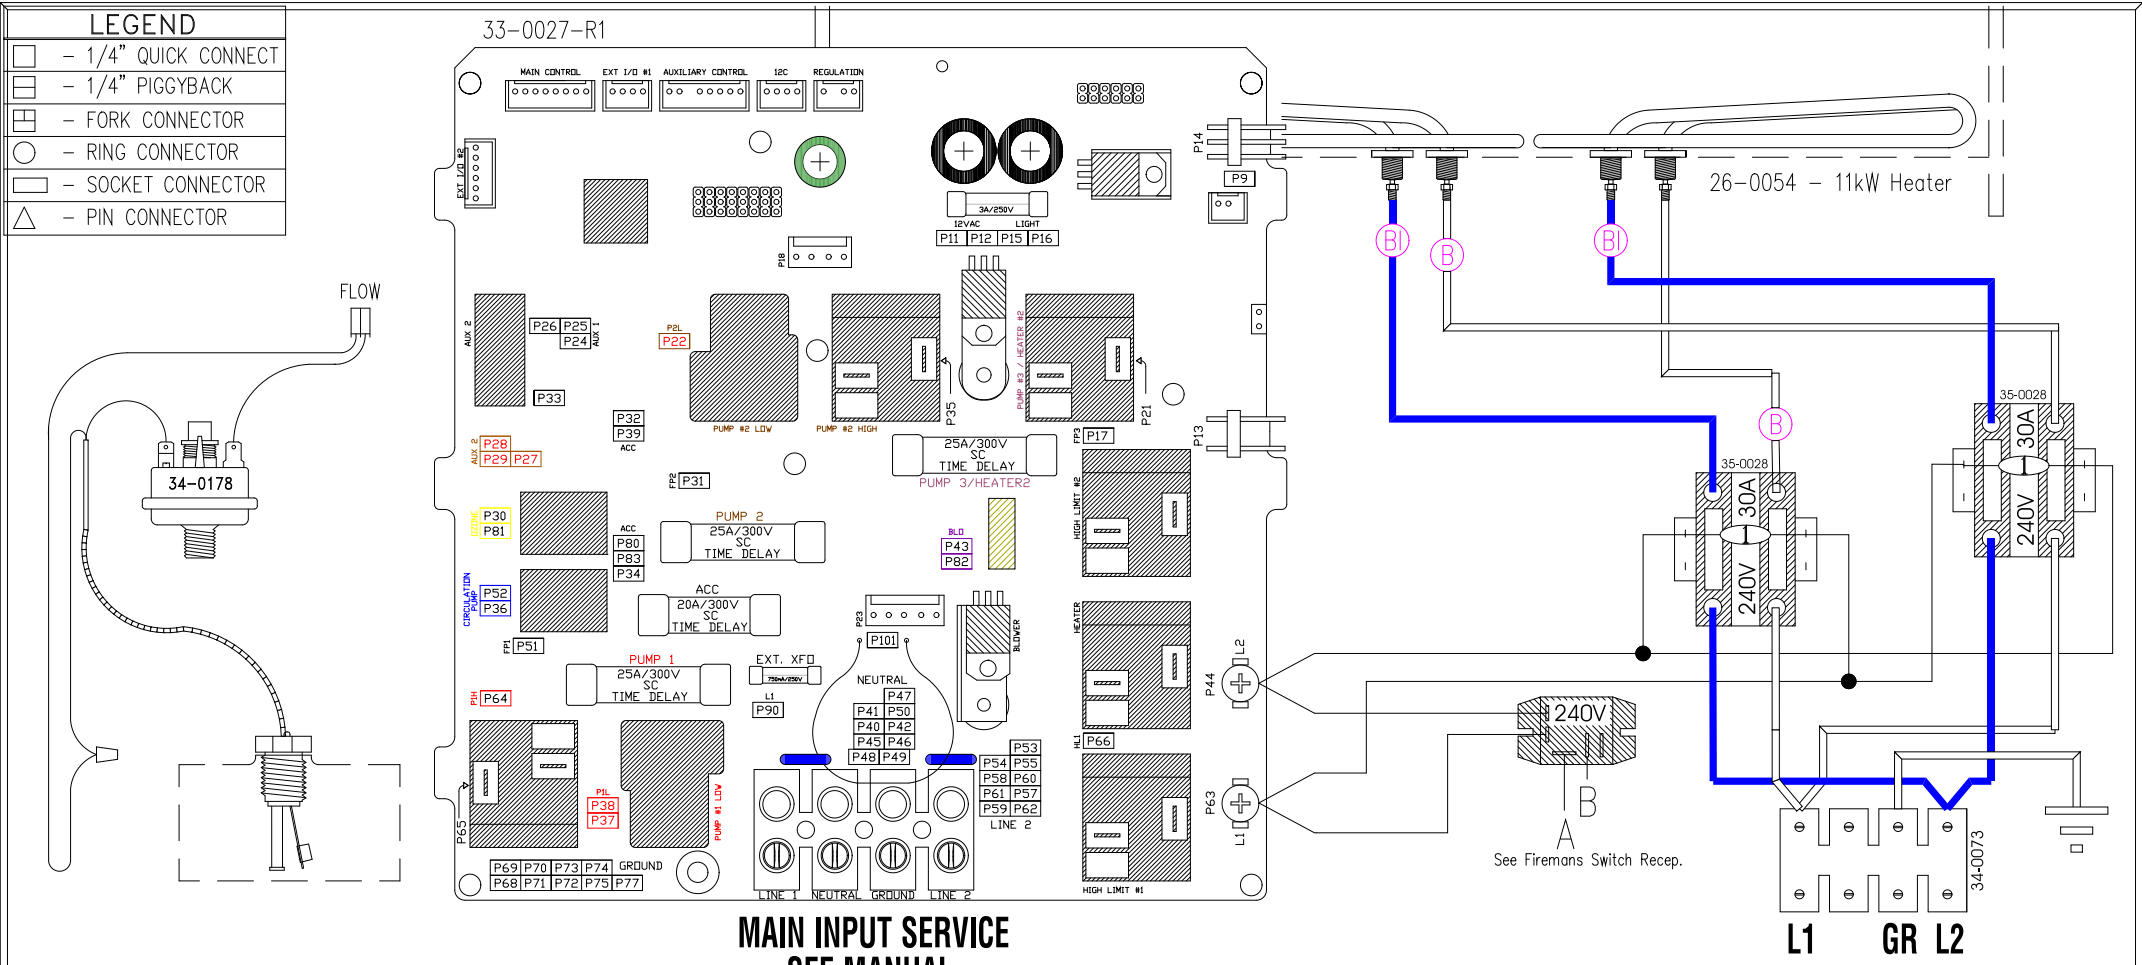

LEGEND	
	- 1/4" QUICK CONNECT
	- 1/4" PIGGYBACK
	- FORK CONNECTOR
	- RING CONNECTOR
	- SOCKET CONNECTOR
	- PIN CONNECTOR

**MAIN INPUT SERVICE  
SEE MANUAL**

**L1 GR L2  
HEATER INPUT SERVICE  
60 AMPS**

**HYDRO-QUIP**  
CORONA, CA (909) 273-7575

Manufacture Notes:

Drawn BH	Rev 1
Date 04.05.06	
Diagram No. 5156	

Wire Color Code	
B - Black	G - Green
Br - Brown	Bl - Blue
R - Red	V - Violet
O - Orange	W - White
Y - Yellow	Gr - Gray