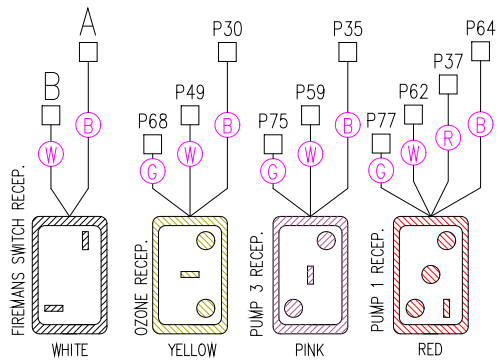

LEGEND	
	- 1/4" QUICK CONNECT
	- 1/4" PIGGYBACK
	- FORK CONNECTOR
	- RING CONNECTOR
	- SOCKET CONNECTOR
	- PIN CONNECTOR

**MAIN INPUT SERVICE  
SEE MANUAL**

**L1 GR L2  
HEATER INPUT SERVICE  
60 AMPS**

**HYDRO-QUIP**  
CORONA, CA (909) 273-7575

Manufacture Notes:

Drawn BH	Rev 1
Date 04.05.06	
Diagram No. 5156	

Wire Color Code	
B - Black	G - Green
Br - Brown	Bl - Blue
R - Red	V - Violet
O - Orange	W - White
Y - Yellow	Gr - Gray