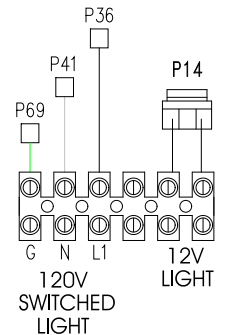

LEGEND	
□	- 1/4" QUICK CONNECT
▢	- 1/4" PIGGYBACK
⊞	- FORK CONNECTOR
○	- RING CONNECTOR
◻	- SOCKET CONNECTOR
△	- PIN CONNECTOR

HYDRO-QUIP
CORONA, CA (909) 273-7575

Manufacture Notes:

Drawn BH	Rev 0	Wire Color Code B - Black G - Green Br - Brown Bl - Blue R - Red V - Violet O - Orange W - White Y - Yellow Gr - Gray
Date 04.05.06		
Diagram No. 5156		