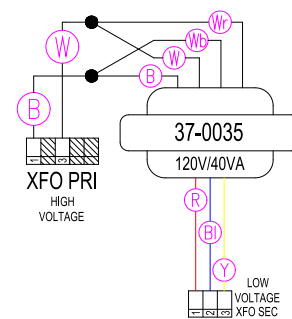

LEGEND	
□	- 1/4" QUICK CONNECT
▢	- 1/4" PIGGYBACK
⊞	- FORK CONNECTOR
○	- RING CONNECTOR
◻	- SOCKET CONNECTOR
△	- PIN CONNECTOR

HYDRO-QUIP
CORONA, CA (909) 273-7575

Manufacture Notes:

Drawn BH	Rev 0	Wire Color Code B - Black G - Green Br - Brown Bl - Blue R - Red V - Violet O - Orange W - White Y - Yellow Gr - Gray
Date 04.05.06		
Diagram No. 5156		