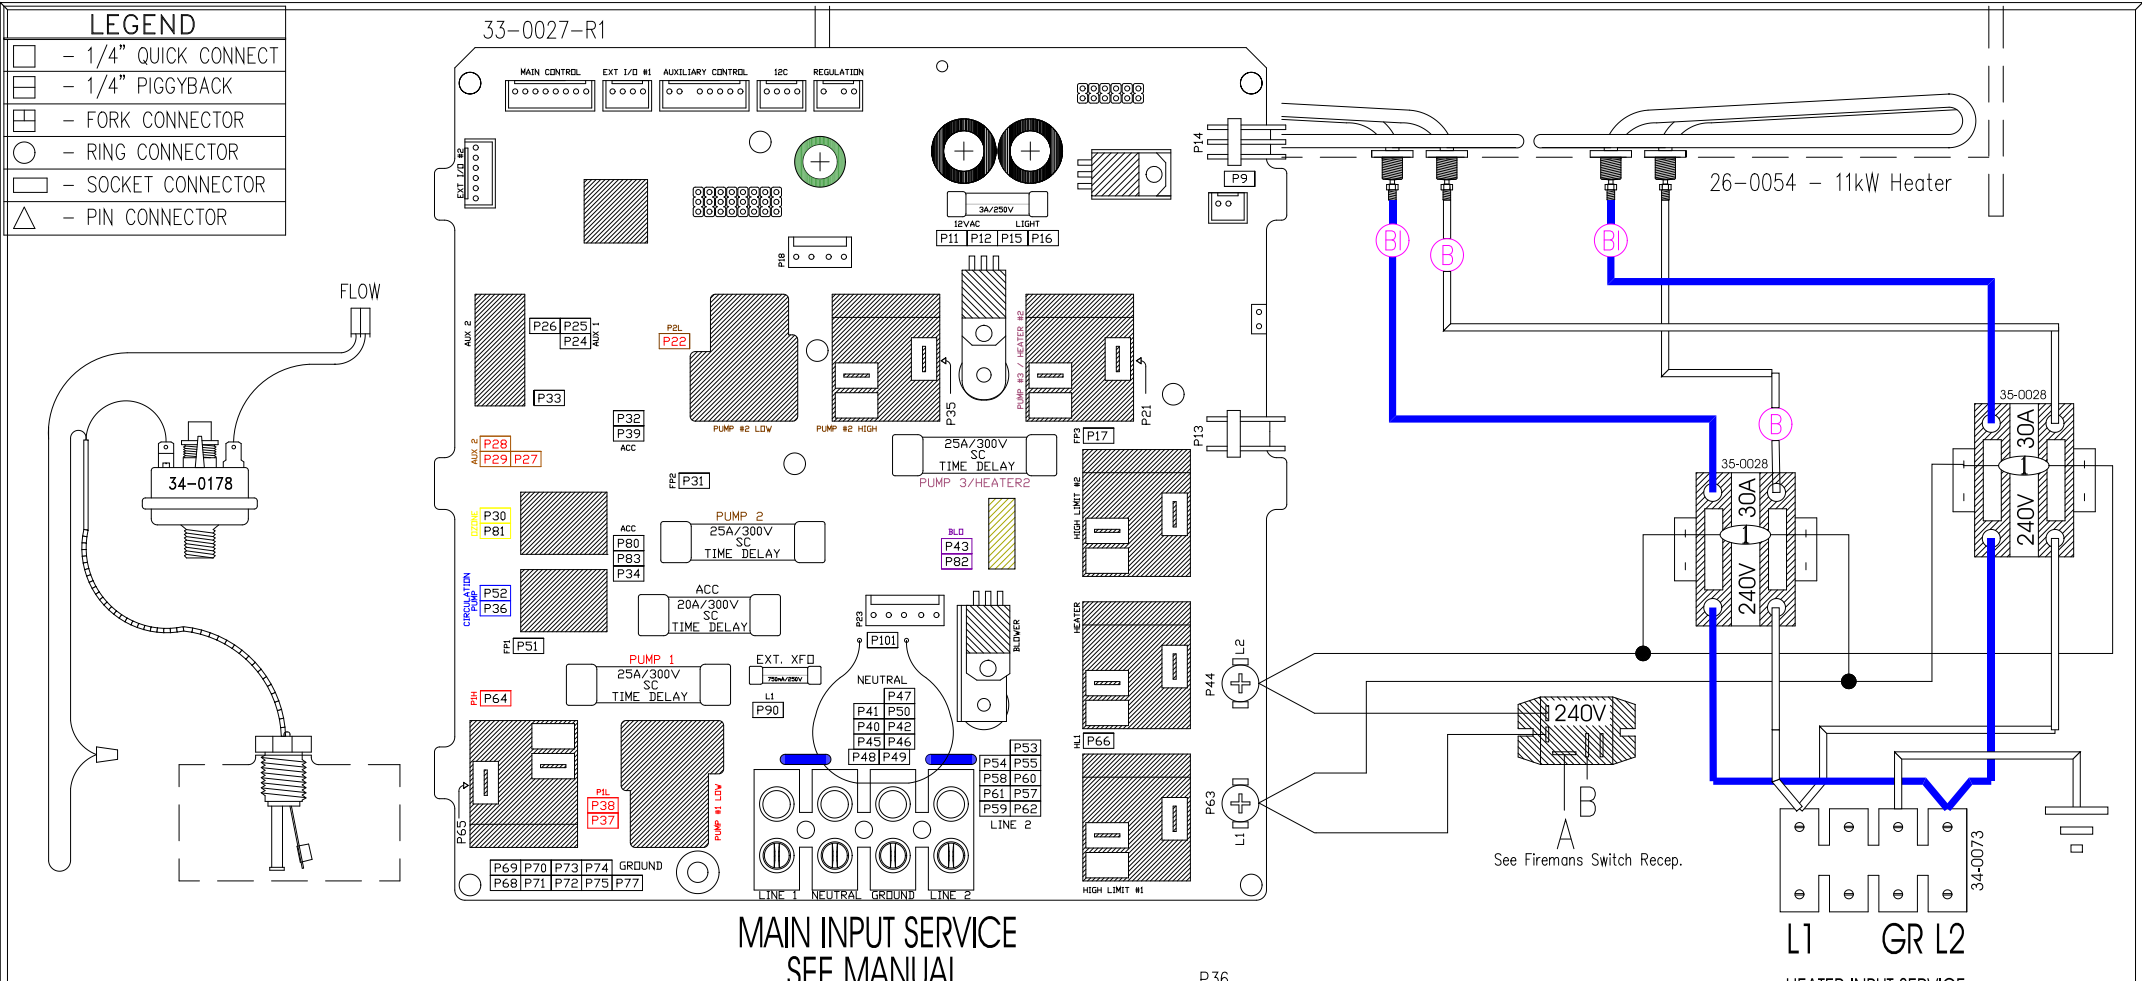

LEGEND	
□	- 1/4" QUICK CONNECT
▢	- 1/4" PIGGYBACK
⊞	- FORK CONNECTOR
○	- RING CONNECTOR
◻	- SOCKET CONNECTOR
△	- PIN CONNECTOR

HYDRO-QUIP
CORONA, CA (909) 273-7575

Manufacture Notes:

Drawn BH	Rev 0	Wire Color Code B - Black G - Green Br - Brown Bl - Blue R - Red V - Violet O - Orange W - White Y - Yellow Gr - Gray
Date 04.05.06		
Diagram No. 5156		

75

Manufacture Notes: