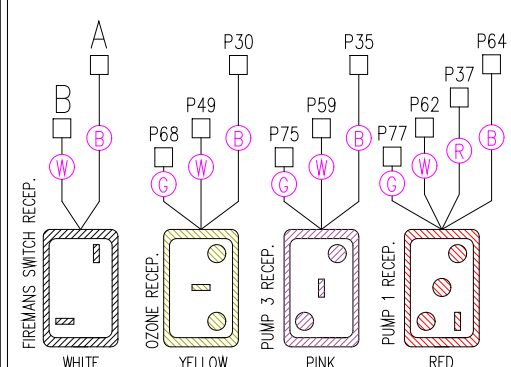

LEGEND	
□	- 1/4" QUICK CONNECT
▢	- 1/4" PIGGYBACK
⊞	- FORK CONNECTOR
○	- RING CONNECTOR
◻	- SOCKET CONNECTOR
△	- PIN CONNECTOR

HYDRO-QUIP
CORONA, CA (909) 273-7575

Manufacture Notes:

Drawn BH	Rev 0	Wire Color Code B - Black G - Green Br - Brown Bl - Blue R - Red V - Violet O - Orange W - White Y - Yellow Gr - Gray
Date 04.05.06		
Diagram No. 5156		

75

Manufacture Notes: