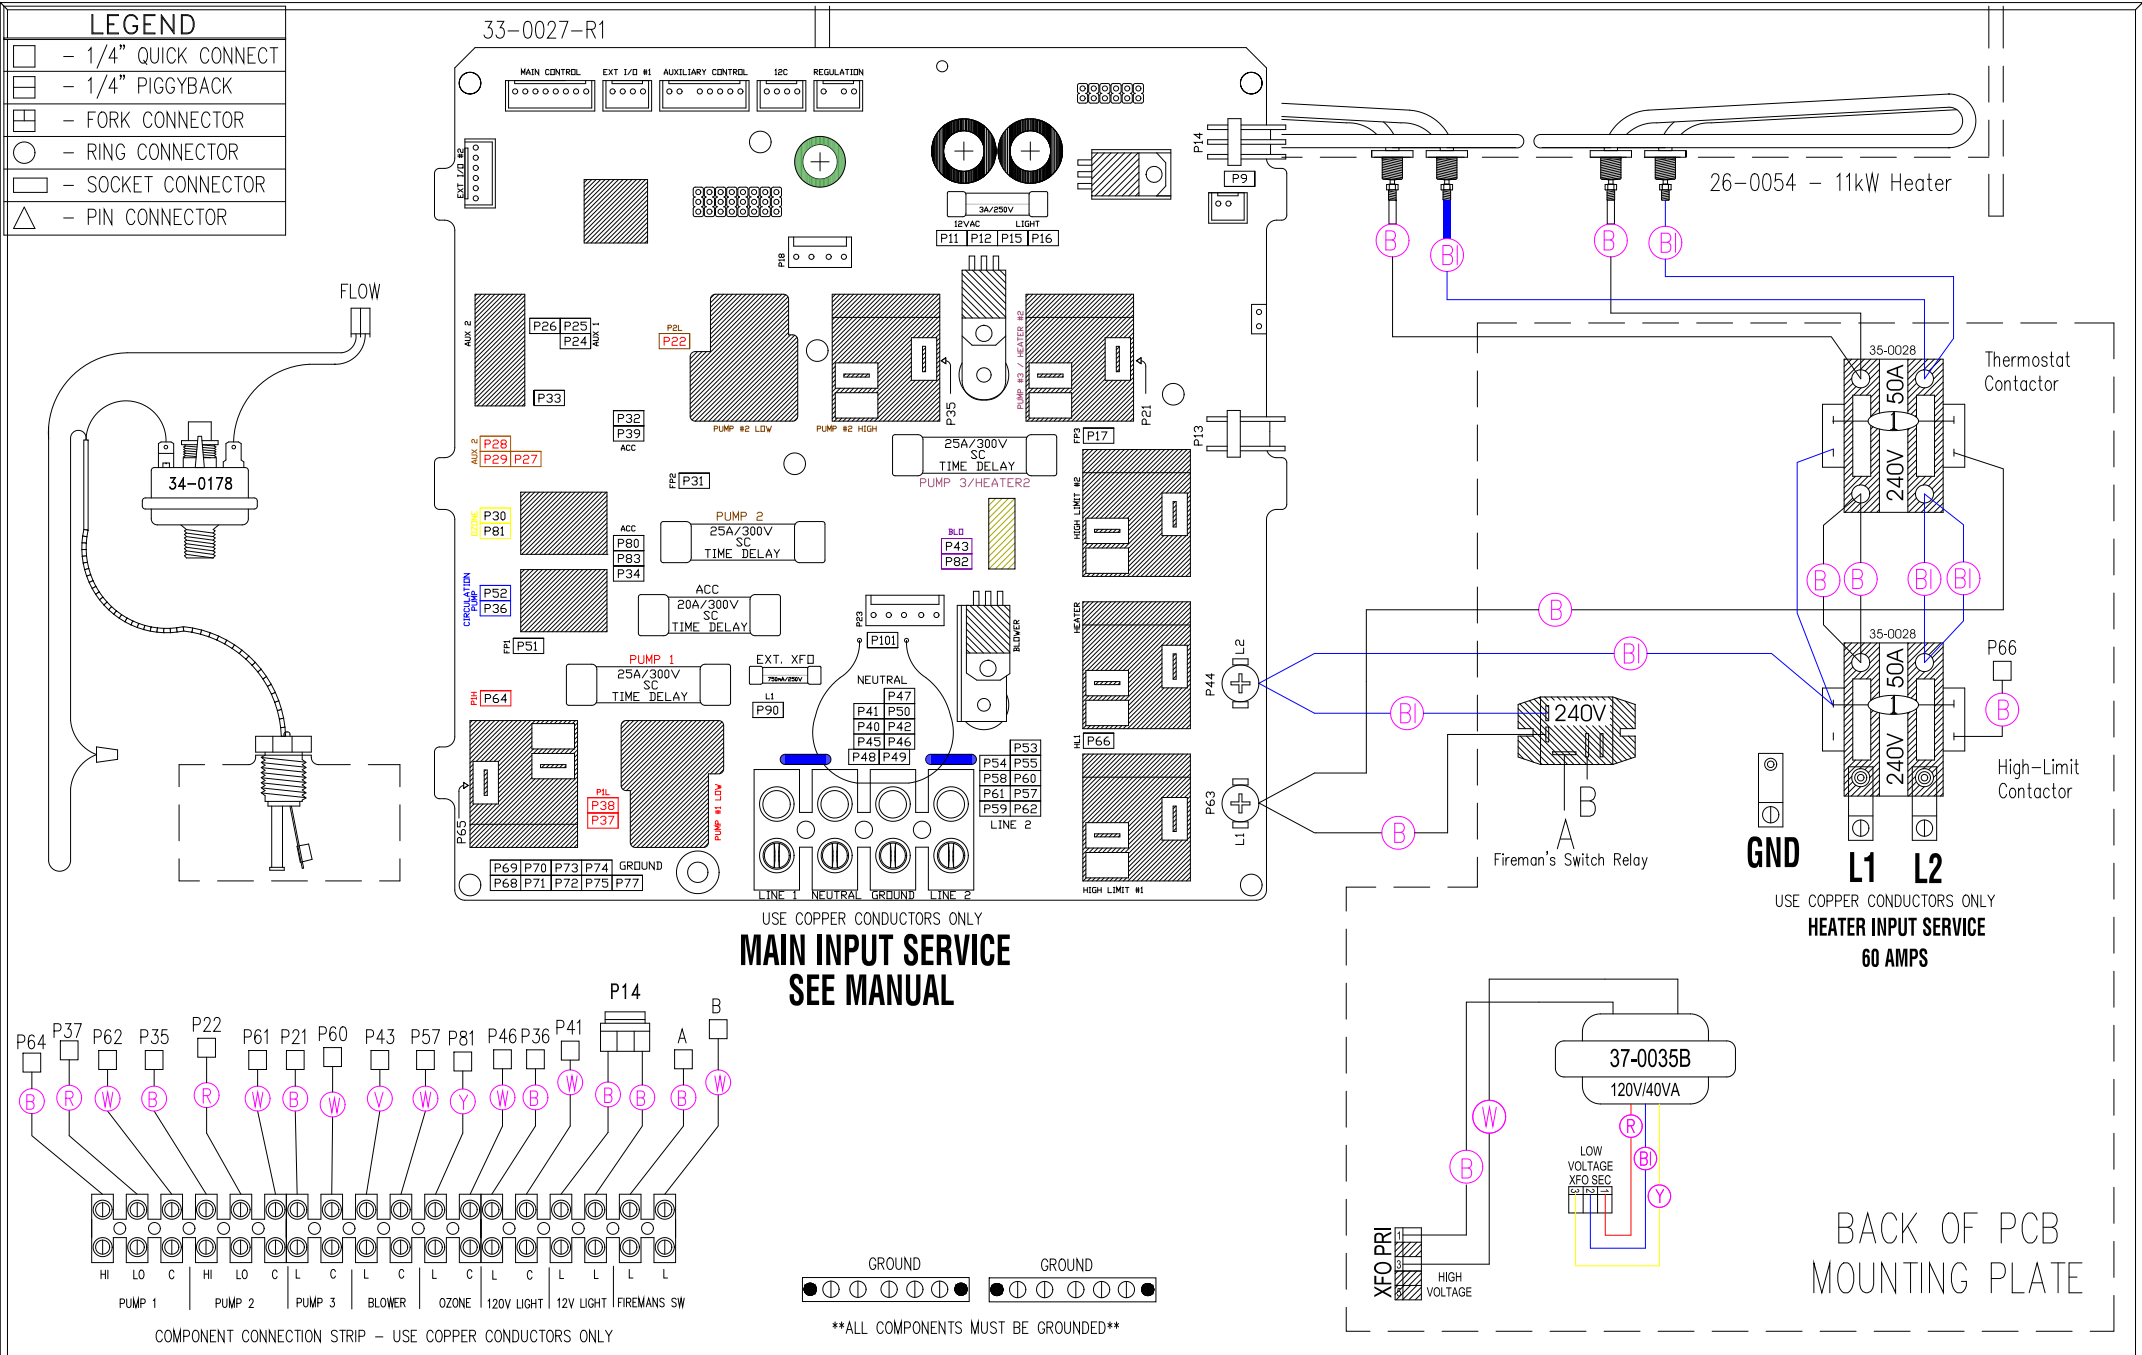

LEGEND	
	- 1/4" QUICK CONNECT
	- 1/4" PIGGYBACK
	- FORK CONNECTOR
	- RING CONNECTOR
	- SOCKET CONNECTOR
	- PIN CONNECTOR

HYDRO-QUIP
CORONA, CA (951) 273-7575

Manufacture Notes:

Dwg. No.
G822A0-KLPQY-J

Drawn
MBS

Rev
09

Date
09.21.10

Wire Color Code

Diagram No.
5152

B - Black	G - Green
Br - Brown	Bl - Blue
R - Red	V - Violet
O - Orange	W - White
Y - Yellow	Gr - Gray

L	C	L	L	L	L
20V LIGHT		12V LIGHT		FIREMANS SW	

CONDUCTORS ONLY

**AL

Manufacture Notes: