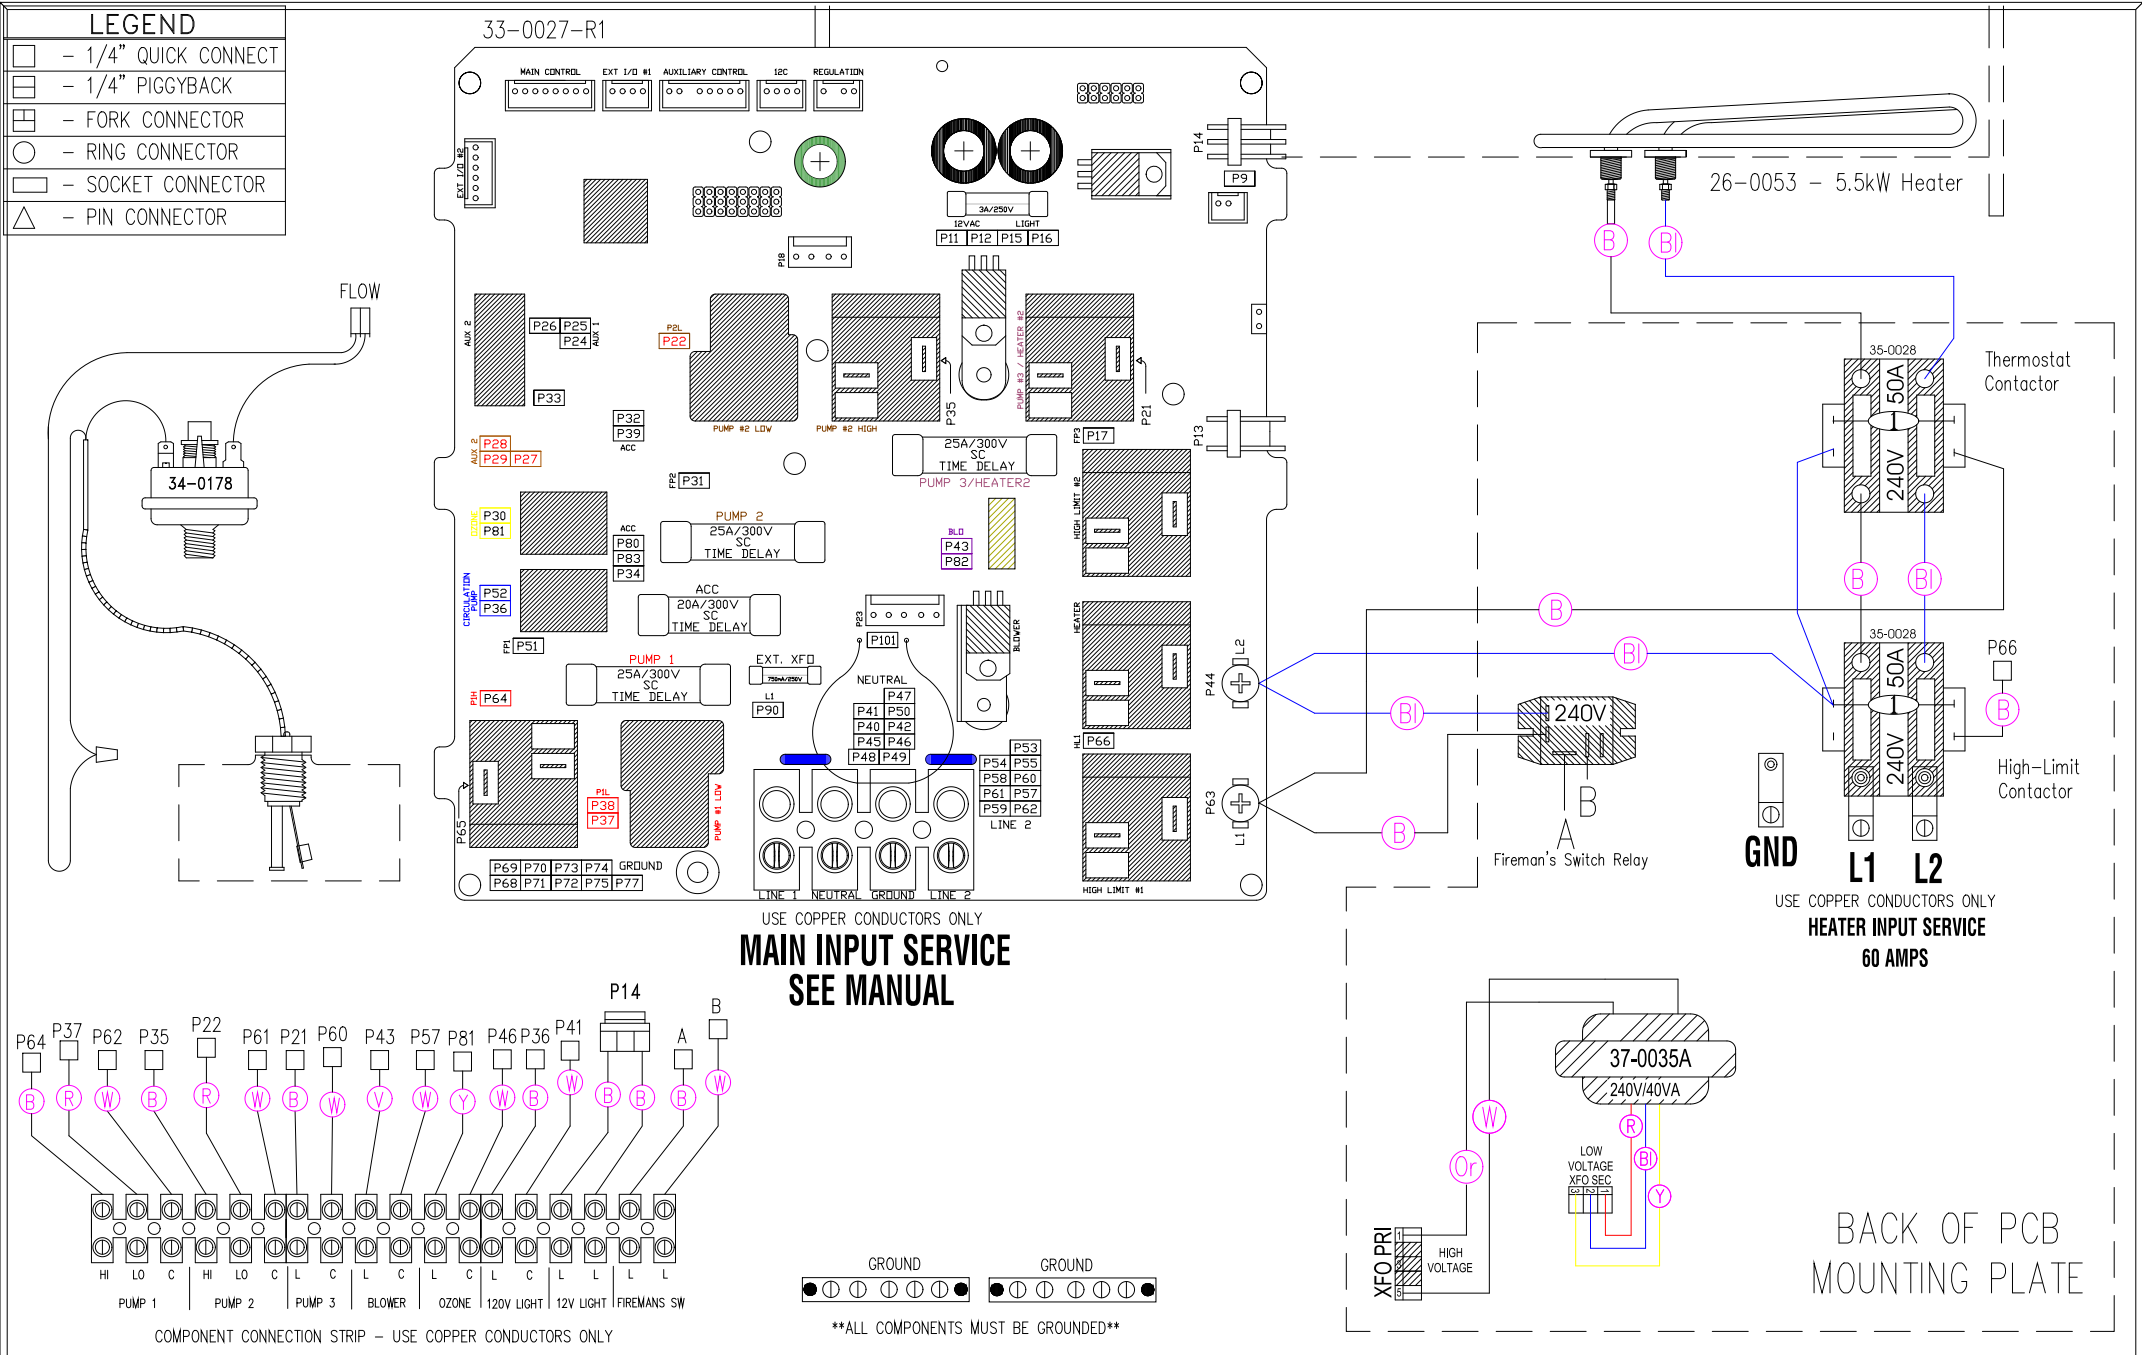

LEGEND	
	- 1/4" QUICK CONNECT
	- 1/4" PIGGYBACK
	- FORK CONNECTOR
	- RING CONNECTOR
	- SOCKET CONNECTOR
	- PIN CONNECTOR

HYDRO-QUIP
CORONA, CA (951) 273-7575

Manufacture Notes:

Dwg. No. G822A0-KLPQY-J

Drawn MBS Rev 08

Diagram No. 5151

Date 10.06.10

Wire Color Code	
B - Black	G - Green
Br - Brown	Bl - Blue
R - Red	V - Violet
O - Orange	W - White
Y - Yellow	Gr - Gray

L	C	L	L	L	L
20V LIGHT		12V LIGHT		FIREMANS SW	

CONDUCTORS ONLY

**AL

Manufacture Notes: