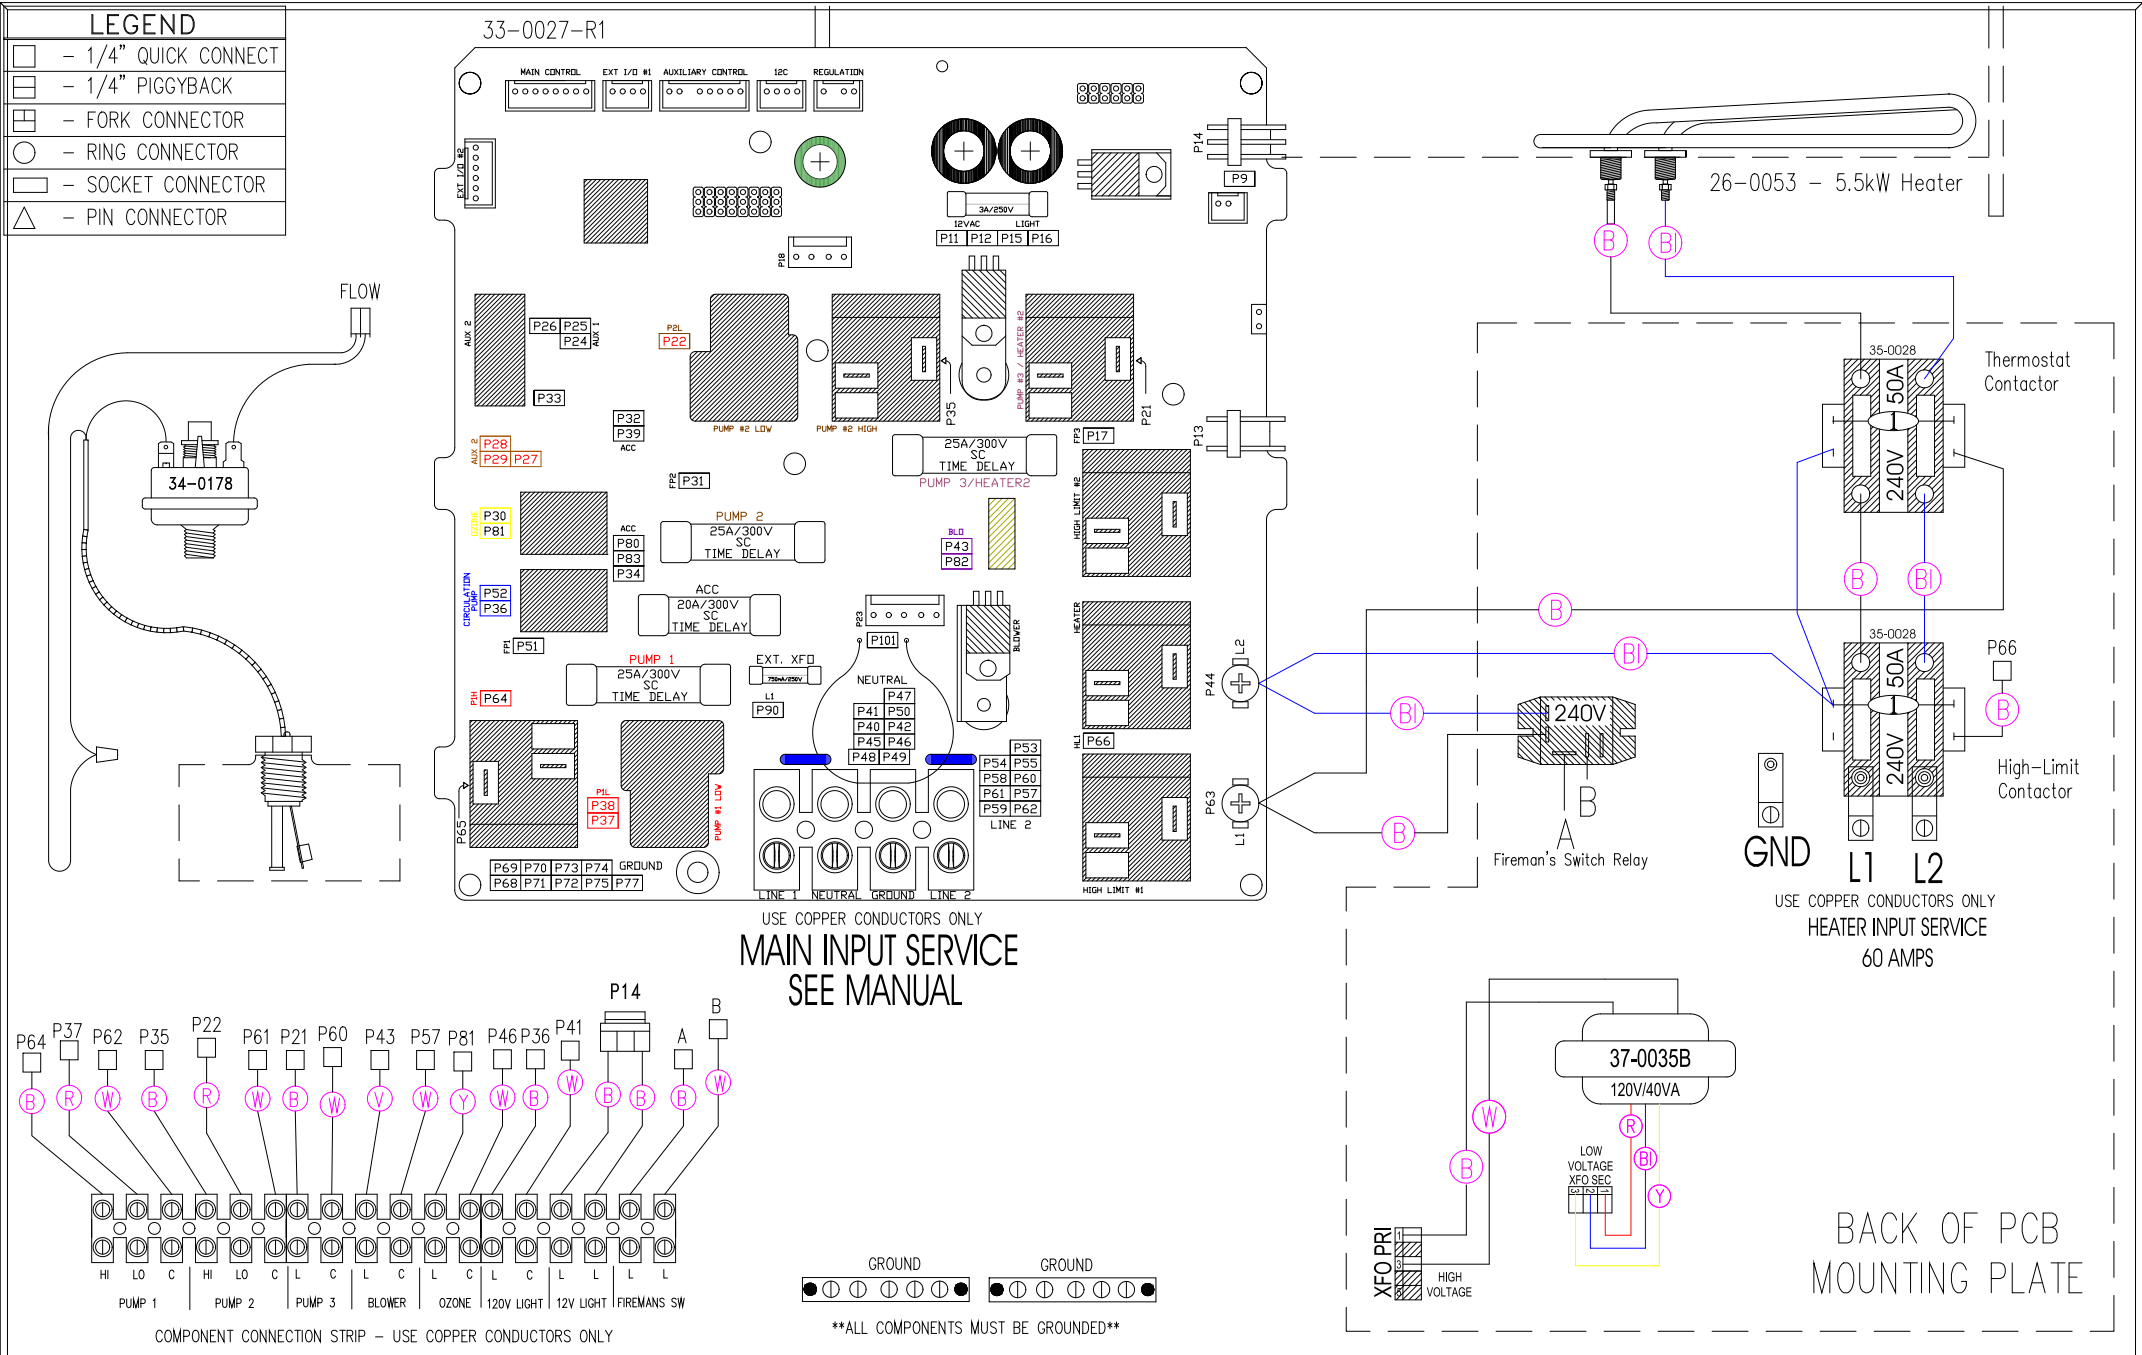

LEGEND	
	- 1/4" QUICK CONNECT
	- 1/4" PIGGYBACK
	- FORK CONNECTOR
	- RING CONNECTOR
	- SOCKET CONNECTOR
	- PIN CONNECTOR

HYDRO-QUIP
CORONA, CA (951) 273-7575

Manufacture Notes:

Dwg. No. **G822A0-KLPQY-J**

Drawn MBS Rev 07

Date 09.28.10

Diagram No. **5151**

Wire Color Code

L	C	L	L	L	L
20V LIGHT		12V LIGHT		FIREMANS SW	

CONDUCTORS ONLY

**AL

Manufacture Notes: