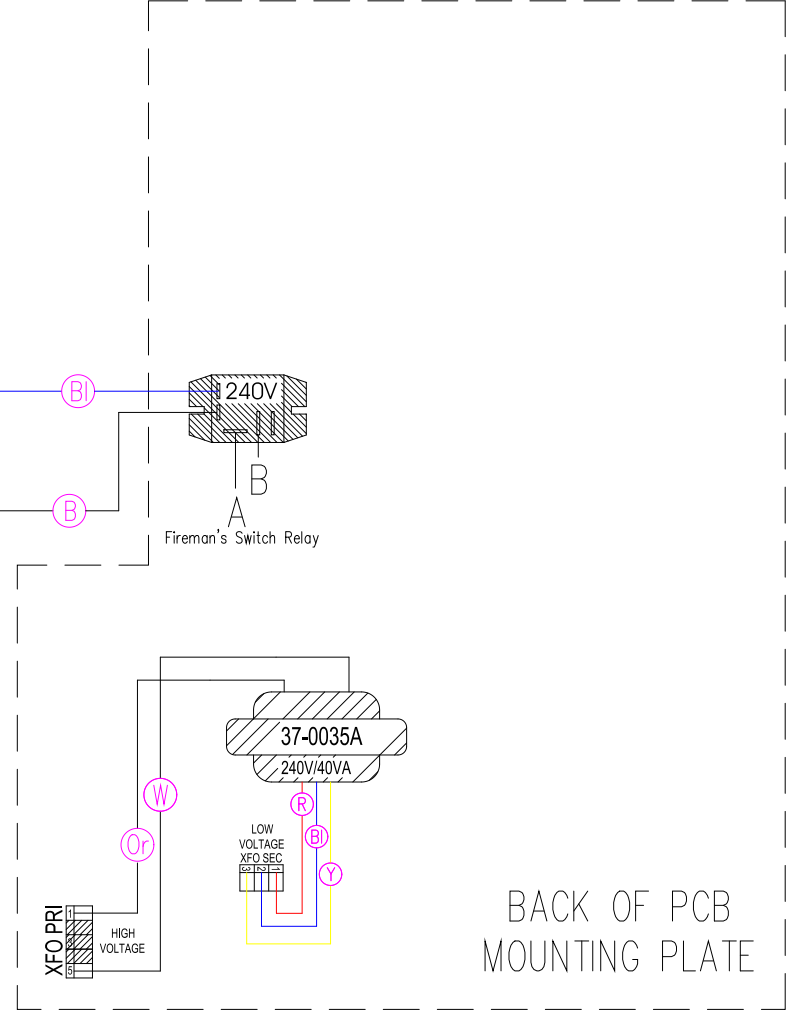

LEGEND	
	- 1/4" QUICK CONNECT
	- 1/4" PIGGYBACK
	- FORK CONNECTOR
	- RING CONNECTOR
	- SOCKET CONNECTOR
	- PIN CONNECTOR

HYDRO-QUIP
CORONA, CA (951) 273-7575

Manufacture Notes:

Dwg. No.
G822A0-KLPQY-J

Drawn	MBS	Rev	05
Date	10.06.10		
Diagram No.	5150		

Wire Color Code

B - Black	G - Green
Br - Brown	Bl - Blue
R - Red	V - Violet
O - Orange	W - White
Y - Yellow	Gr - Gray

L	C	L	L	L	L
20V LIGHT		12V LIGHT		FIREMANS SW	

CONDUCTORS ONLY

**AL

Manufacture Notes: