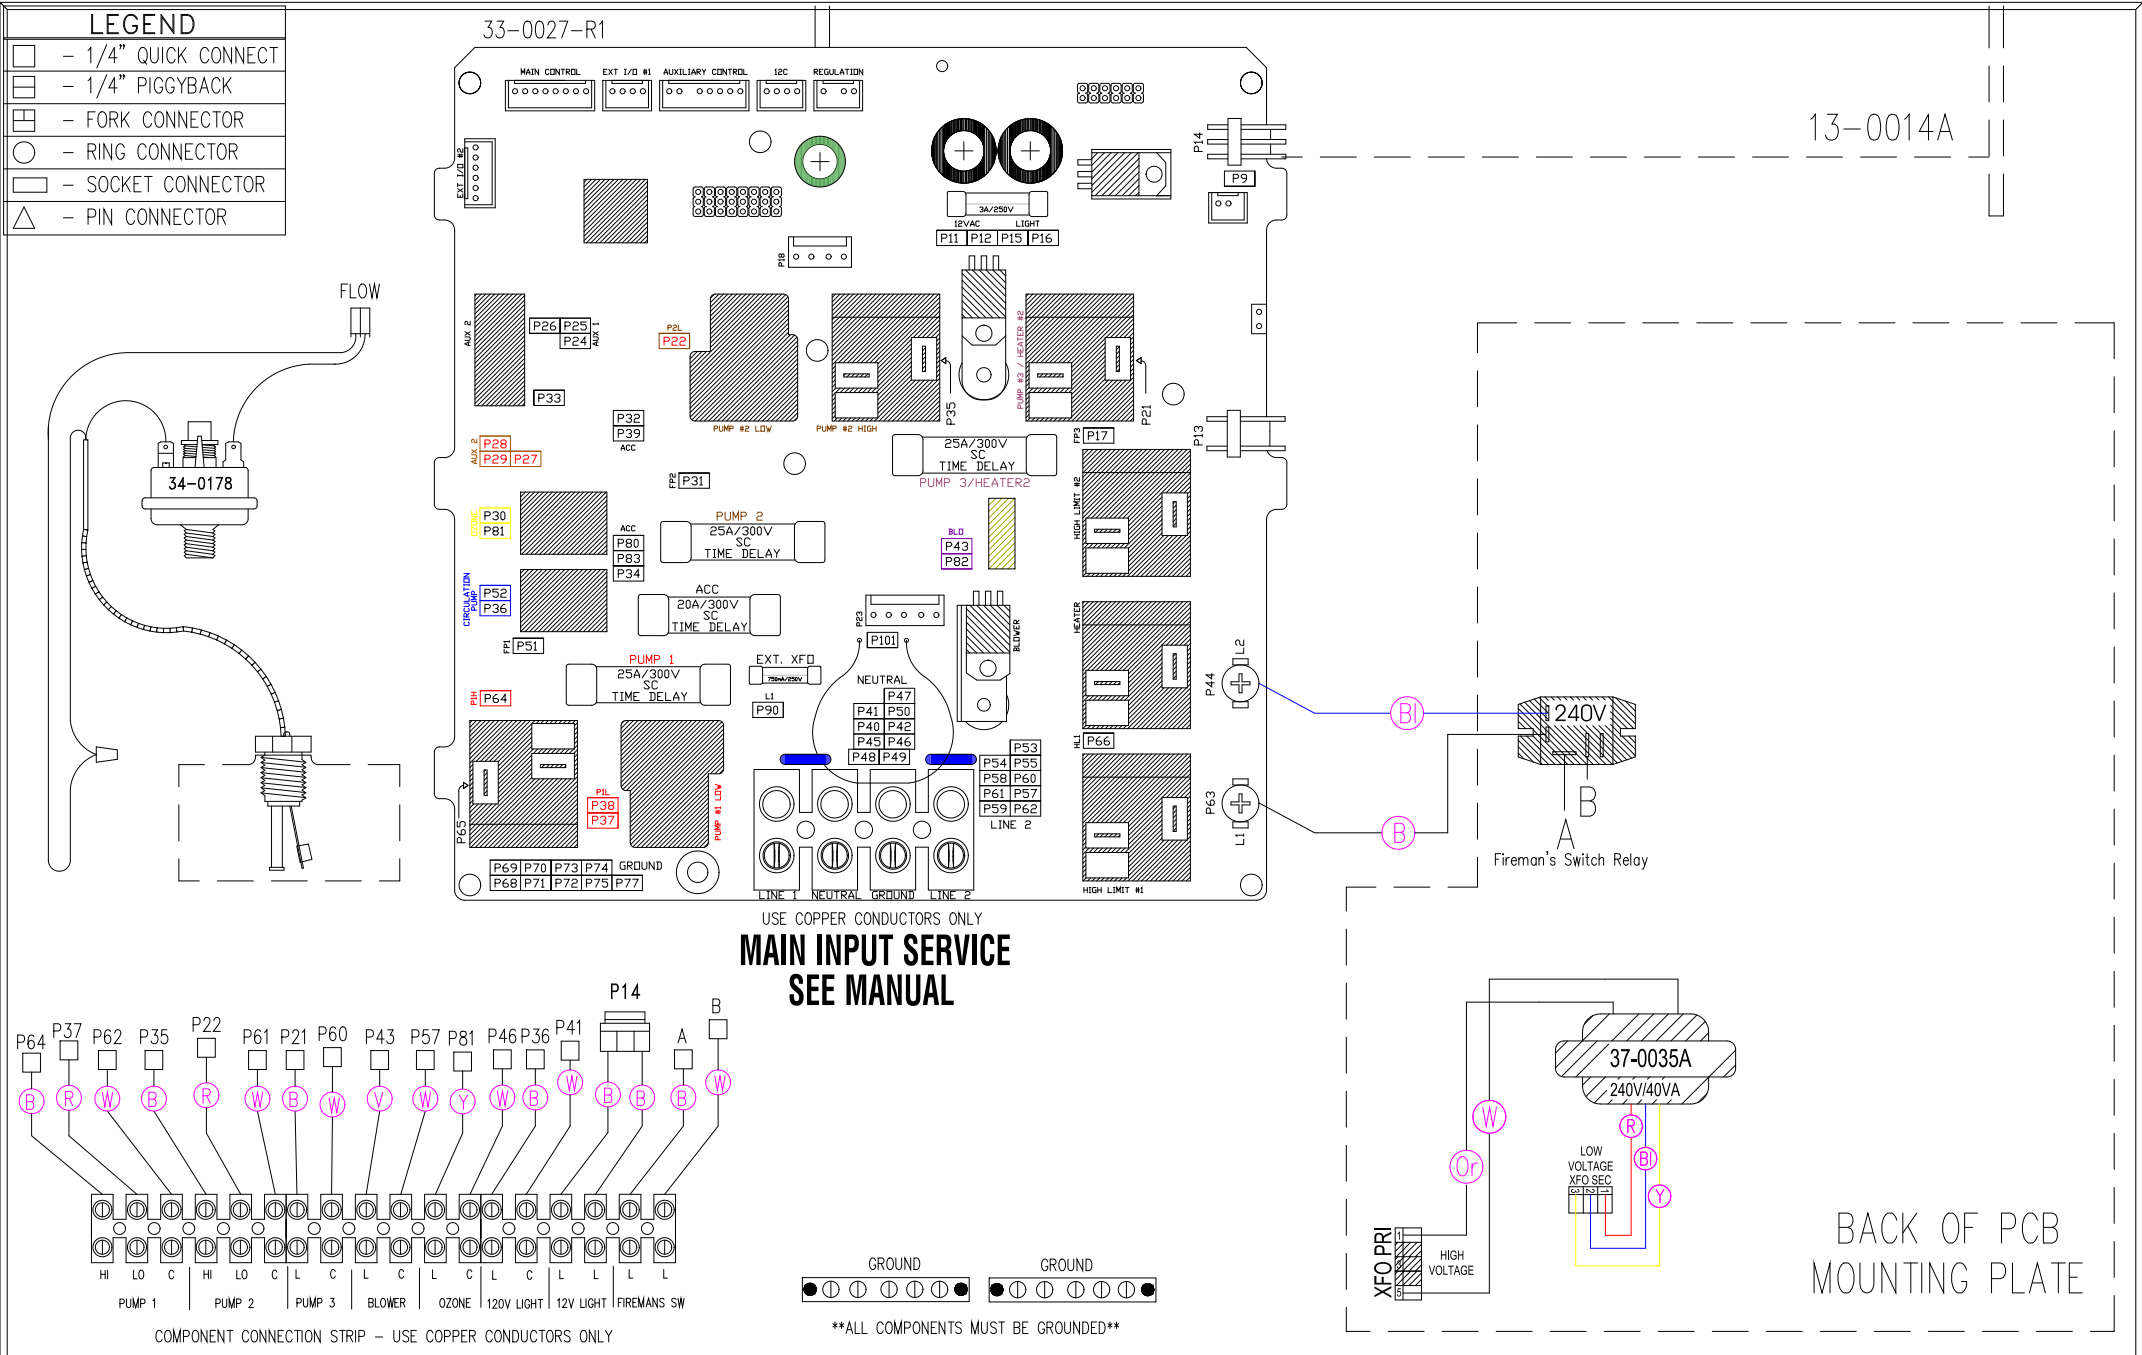

LEGEND	
	- 1/4" QUICK CONNECT
	- 1/4" PIGGYBACK
	- FORK CONNECTOR
	- RING CONNECTOR
	- SOCKET CONNECTOR
	- PIN CONNECTOR

HYDRO-QUIP
CORONA, CA (951) 273-7575

Manufacture Notes:

Dwg. No.
G822A0-KLPQY-J

Drawn	MBS	Rev	05
Date	10.06.10		
Diagram No.	5150		

Wire Color Code

B - Black	G - Green
Br - Brown	Bl - Blue
R - Red	V - Violet
O - Orange	W - White
Y - Yellow	Gr - Gray

L	C	L	L	L	L
20V LIGHT		12V LIGHT		FIREMANS SW	

CONDUCTORS ONLY

**AL

Manufacture Notes: