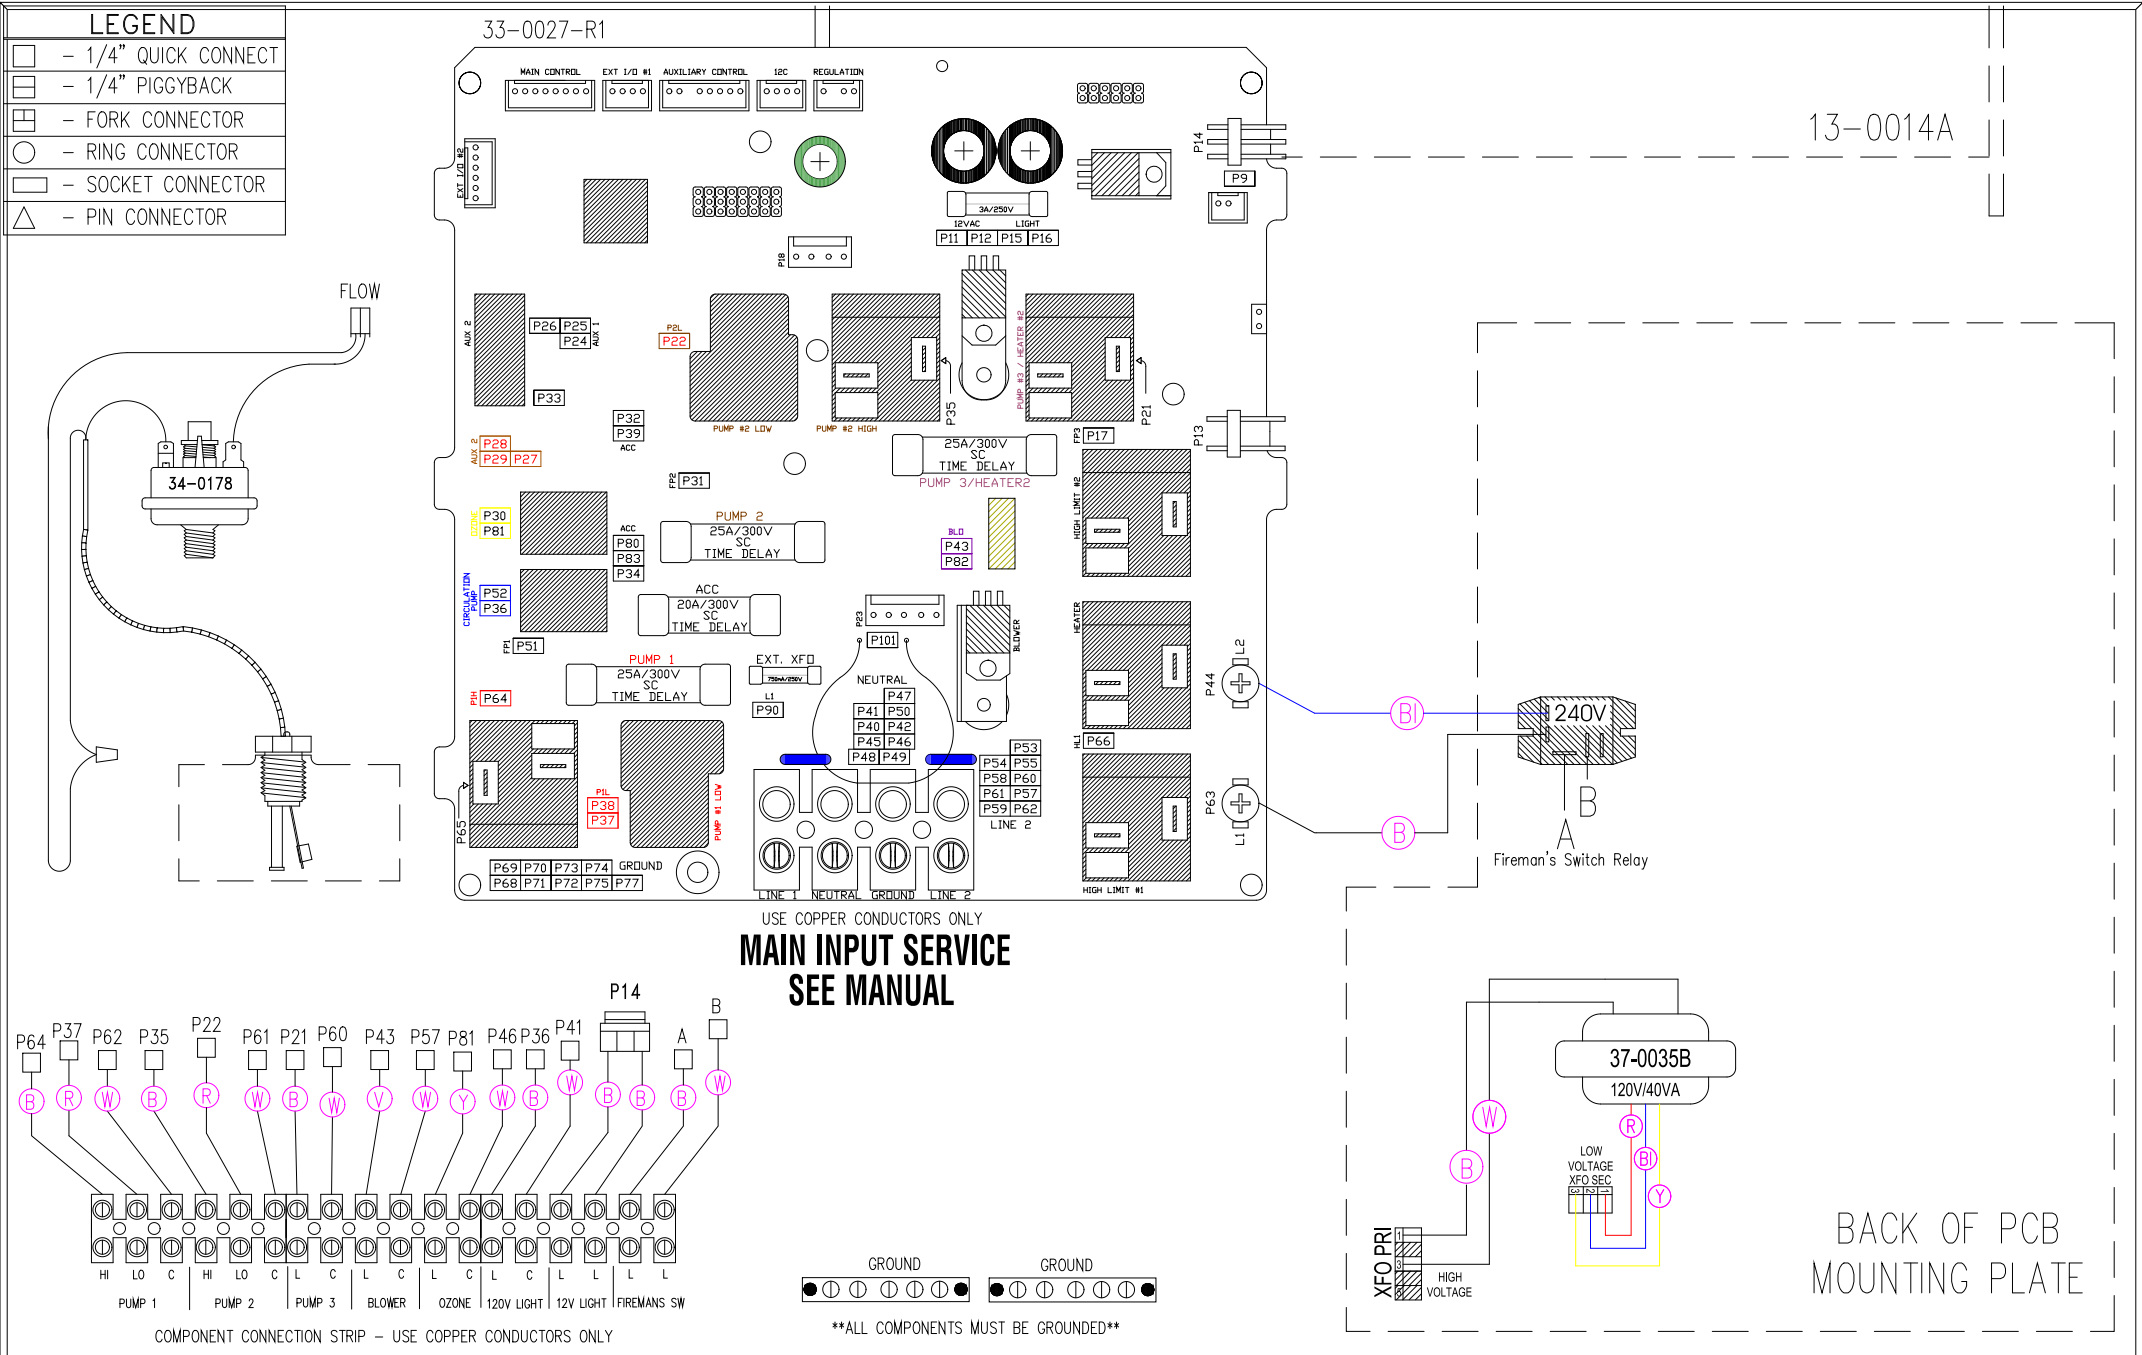

LEGEND	
	- 1/4" QUICK CONNECT
	- 1/4" PIGGYBACK
	- FORK CONNECTOR
	- RING CONNECTOR
	- SOCKET CONNECTOR
	- PIN CONNECTOR

HYDRO-QUIP
CORONA, CA (951) 273-7575

Manufacture Notes:

Dwg. No.
G822A0-KLPQY-J

Drawn
MBS
Date
09.28.10

Rev
04
Wire Color Code

Diagram No.
5150

B - Black	G - Green
Br - Brown	Bl - Blue
R - Red	V - Violet
O - Orange	W - White
Y - Yellow	Gr - Gray

L	C	L	L	L	L
20V LIGHT		12V LIGHT		FIREMANS SW	

CONDUCTORS ONLY

**AL

Manufacture Notes: