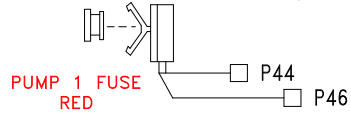

LEGEND	
	- 1/4" QUICK CONNECT
	- 1/4" QUICK CONNECT PIGGYBACK
	- FORK CONNECTOR
	- RING CONNECTOR
	- SOCKET CONNECTOR
	- PIN CONNECTOR

Light Receptacle

HYDRO-QUIP
CORONA, CA (909) 273-7575

Manufacture Notes:

Dwg. No.
J202A0-KQUY69-BZ
Sheet metal part #:
65-0189

Drawn
BH
Date
04.30.04
Diagram No.
4821

Wire Color Code
B - Black G - Green
Br - Brown Bl - Blue
R - Red V - Violet
O - Orange W - White
Y - Yellow Gr - Gray