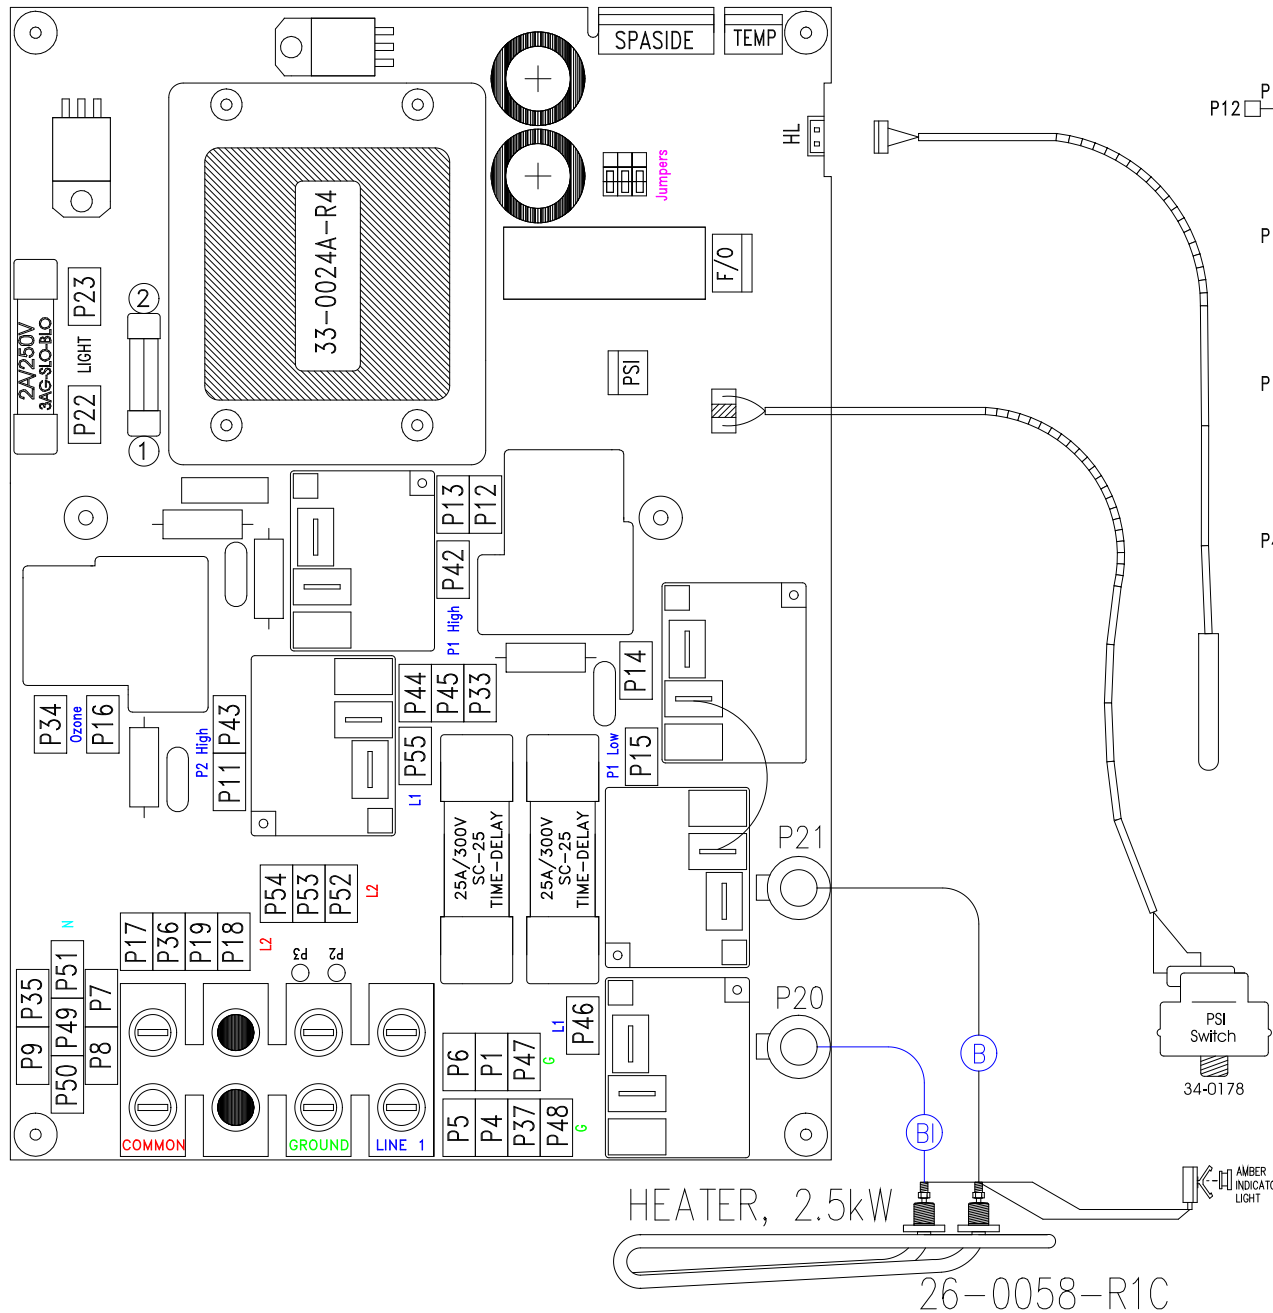

LEGEND	
	- 1/4" QUICK CONNECT
	- 1/4" QUICK CONNECT PIGGYBACK
	- FORK CONNECTOR
	- RING CONNECTOR
	- SOCKET CONNECTOR
	- PIN CONNECTOR

Light Receptacle

HYDRO-QUIP
CORONA, CA (909) 273-7575

Manufacture Notes:

Dwg. No.
J202A0-KQUY69-BZ
Sheet metal part #:
65-0189

Drawn
BH
Date
04.30.04
Diagram No.
4821

Wire Color Code
B - Black G - Green
Br - Brown Bl - Blue
R - Red V - Violet
O - Orange W - White
Y - Yellow Gr - Gray