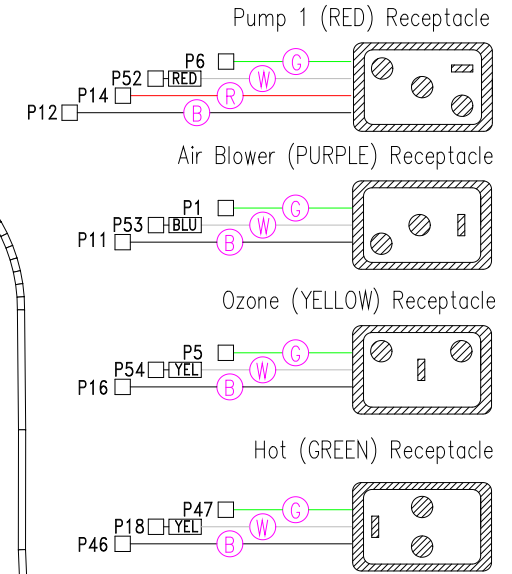

LEGEND	
	- 1/4" QUICK CONNECT
	- 1/4" QUICK CONNECT PIGGYBACK
	- FORK CONNECTOR
	- RING CONNECTOR
	- SOCKET CONNECTOR
	- PIN CONNECTOR

Light Receptacle

HYDRO-QUIP
CORONA, CA (909) 273-7575

Manufacture Notes:

Dwg. No.
J202A0-KQUY69-BZ
Sheet metal part #:
65-0189

Drawn
BH
Date
04.30.04
Diagram No.
4821

Wire Color Code
B - Black G - Green
Br - Brown Bl - Blue
R - Red V - Violet
O - Orange W - White
Y - Yellow Gr - Gray