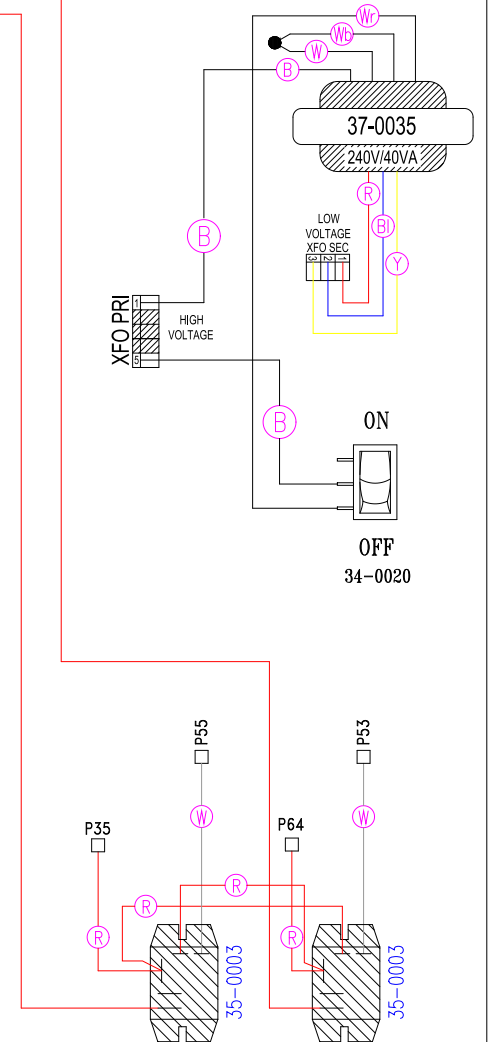

240V - Pump 1 (RED Receptacle)

240V - Pump 2 (RED Receptacle)

240V - Ozone (YELLOW Receptacle)

240V - Circ. Pump (BLUE Receptacle)

240V - Hot Accessory (GREEN Receptacle)

12V - Light (WHITE Receptacle)

Heater 6-Pin (BLACK Receptacle)

Heater 3-Pin (BLACK Receptacle)

USE COPPER CONDUCTOR ONLY

HYDRO-QUIP
CORONA, CA (909) 273-7575

Manufacture Notes:

Dwg. No.

Drawn
BH

Rev
5

Wire Color Code

Date
05.15.07

Diagram No.
4613

B - Black
Br - Brown
R - Red
O - Orange
Y - Yellow
G - Green
Bl - Blue
V - Violet
W - White
Gr - Gray