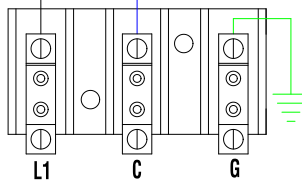

240V - Pump 1 (RED Receptacle)

240V - Pump 2 (RED Receptacle)

240V - Ozone (YELLOW Receptacle)

240V - Circ. Pump (BLUE Receptacle)

240V - Hot Accessory (GREEN Receptacle)

12V - Light (WHITE Receptacle)

Heater 6-Pin (BLACK Receptacle)

Heater 3-Pin (BLACK Receptacle)

USE COPPER CONDUCTOR ONLY

HYDRO-QUIP
CORONA, CA (909) 273-7575

Manufacture Notes:

Dwg. No.

Drawn
BH

Rev
5

Wire Color Code