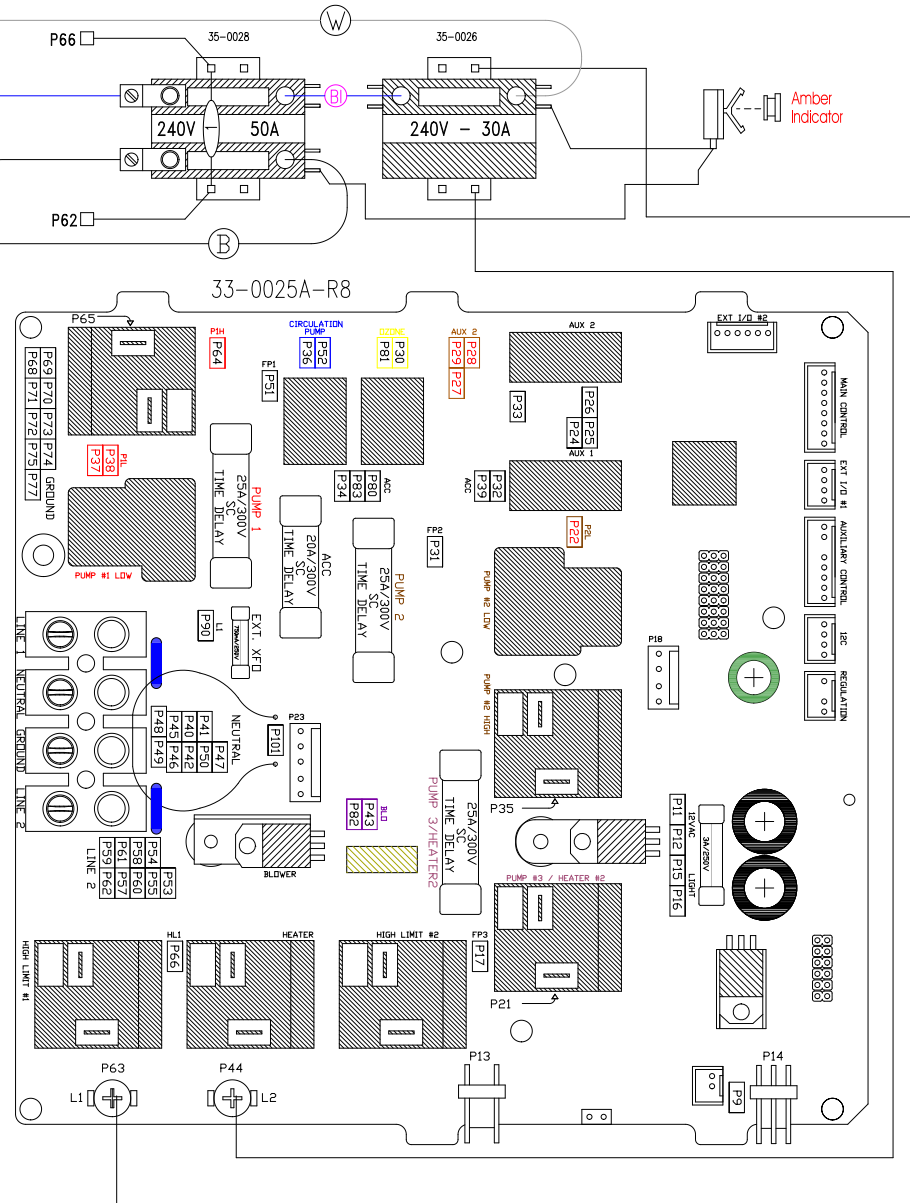

240V - Pump 1 (RED Receptacle)

240V - Pump 2 (RED Receptacle)

240V - Ozone (YELLOW Receptacle)

240V - Circ. Pump (BLUE Receptacle)

240V - Hot Accessory (GREEN Receptacle)

12V - Light (WHITE Receptacle)

Heater 6-Pin (BLACK Receptacle)

Heater 3-Pin (BLACK Receptacle)

USE COPPER CONDUCTOR ONLY

HYDRO-QUIP
CORONA, CA (909) 273-7575

Manufacture Notes:

Dwg. No.

Drawn
BH

Rev
5

Wire Color Code

Date
05.15.07

Diagram No.
4613

B - Black
Br - Brown
R - Red
O - Orange
Y - Yellow
G - Green
Bl - Blue
V - Violet
W - White
Gr - Gray