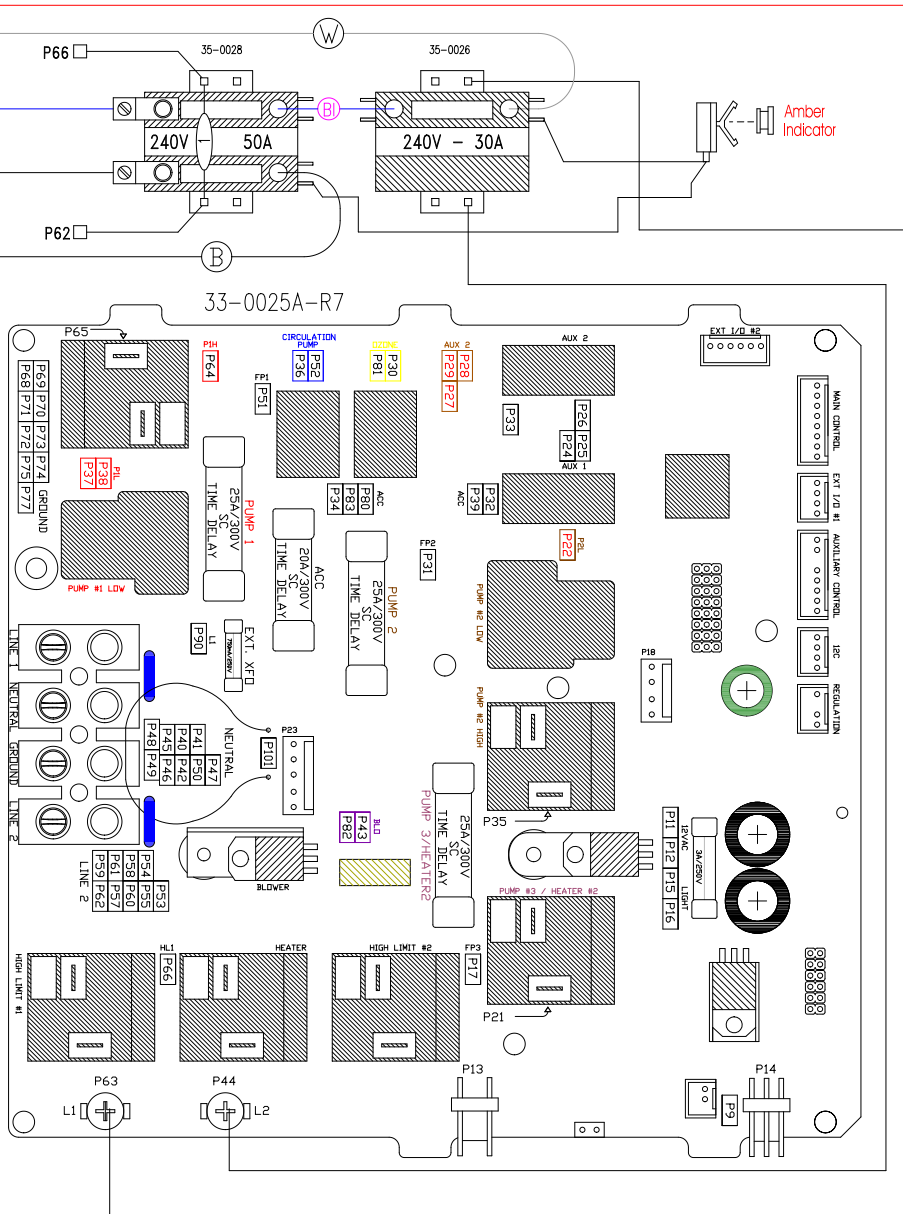

240V - Pump 1 (RED Receptacle)

240V - Pump 2 (RED Receptacle)

240V - Ozone (YELLOW Receptacle)

240V - Circ. Pump (BLUE Receptacle)

240V - Hot Accessory (GREEN Receptacle)

12V - Light (WHITE Receptacle)

Heater 6-Pin (BLACK Receptacle)

Heater 3-Pin (BLACK Receptacle)

USE COPPER CONDUCTOR ONLY

LEGEND	
	- 1/4" QUICK CONNECT
	- 1/4" PIGGYBACK
	- FORK CONNECTOR
	- RING CONNECTOR
	- SOCKET CONNECTOR
	- PIN CONNECTOR

HYDRO-QUIP
CORONA, CA (909) 273-7575

Manufacture Notes:

Dwg. No.

Drawn
BH

Rev
4

Date
05.26.06

Diagram No.
4613

Wire Color Code

B - Black	G - Green
Br - Brown	Bl - Blue
R - Red	V - Violet
O - Orange	W - White
Y - Yellow	Gr - Gray