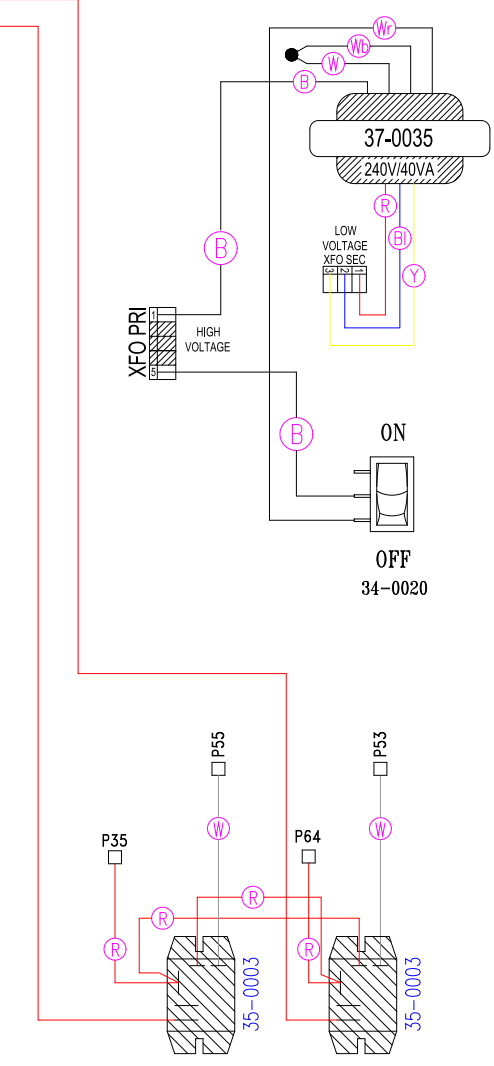

240V - Pump 1 (RED Receptacle)

240V - Pump 2 (RED Receptacle)

240V - Ozone (YELLOW Receptacle)

240V - Circ. Pump (BLUE Receptacle)

240V - Hot Accessory (GREEN Receptacle)

12V - Light (WHITE Receptacle)

Heater 6-Pin (BLACK Receptacle)

Heater 3-Pin (BLACK Receptacle)

USE COPPER CONDUCTOR ONLY

LEGEND	
	- 1/4" QUICK CONNECT
	- 1/4" PIGGYBACK
	- FORK CONNECTOR
	- RING CONNECTOR
	- SOCKET CONNECTOR
	- PIN CONNECTOR

HYDRO-QUIP
CORONA, CA (909) 273-7575

Manufacture Notes:

Dwg. No.

Drawn
BH

Rev
4

Date
05.26.06

Diagram No.
4613

Wire Color Code

B - Black	G - Green
Br - Brown	Bl - Blue
R - Red	V - Violet
O - Orange	W - White
Y - Yellow	Gr - Gray