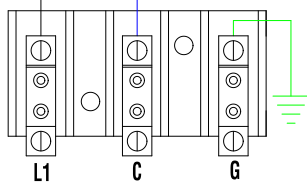

240V - Pump 1 (RED Receptacle)

240V - Pump 2 (RED Receptacle)

240V - Ozone (YELLOW Receptacle)

240V - Circ. Pump (BLUE Receptacle)

240V - Hot Accessory (GREEN Receptacle)

12V - Light (WHITE Receptacle)

Heater 6-Pin (BLACK Receptacle)

Heater 3-Pin (BLACK Receptacle)

USE COPPER CONDUCTOR ONLY

LEGEND	
	- 1/4" QUICK CONNECT
	- 1/4" PIGGYBACK
	- FORK CONNECTOR
	- RING CONNECTOR
	- SOCKET CONNECTOR
	- PIN CONNECTOR

HYDRO-QUIP
CORONA, CA (909) 273-7575