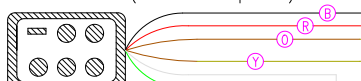

240V - Pump 1 (RED Receptacle)

240V - Pump 2 (RED Receptacle)

240V - Ozone (YELLOW Receptacle)

240V - Circ. Pump (BLUE Receptacle)

240V - Hot Accessory (GREEN Receptacle)

12V - Light (WHITE Receptacle)

Heater 6-Pin (BLACK Receptacle)