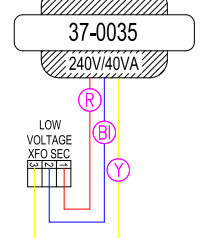

12V Light (White 2-Pin)

ON
OFF

HL
34-0201D-76 - High-Limit Sensor - 76"

Attach to
Heater
Housing

33-0025A-R8

FLOW SWITCH FROM HEATER ASSY.

HEATER OUTPUT
120/240V - 5.5kw Max.

HYDRO-QUIP
CORONA, CA (951) 273-7575

Manufacture Notes: EX: RED - DENOTES THE COLOR OF HEAT SHRINK USED.

For 120V Operation:

Drawn	MBS	Rev	1
Date	11.10.09		
Diagram No.	4441		

Wire Color Code	
B - Black	G - Green
Br - Brown	Bl - Blue
R - Red	V - Violet
O - Orange	W - White
Y - Yellow	Gr - Gray