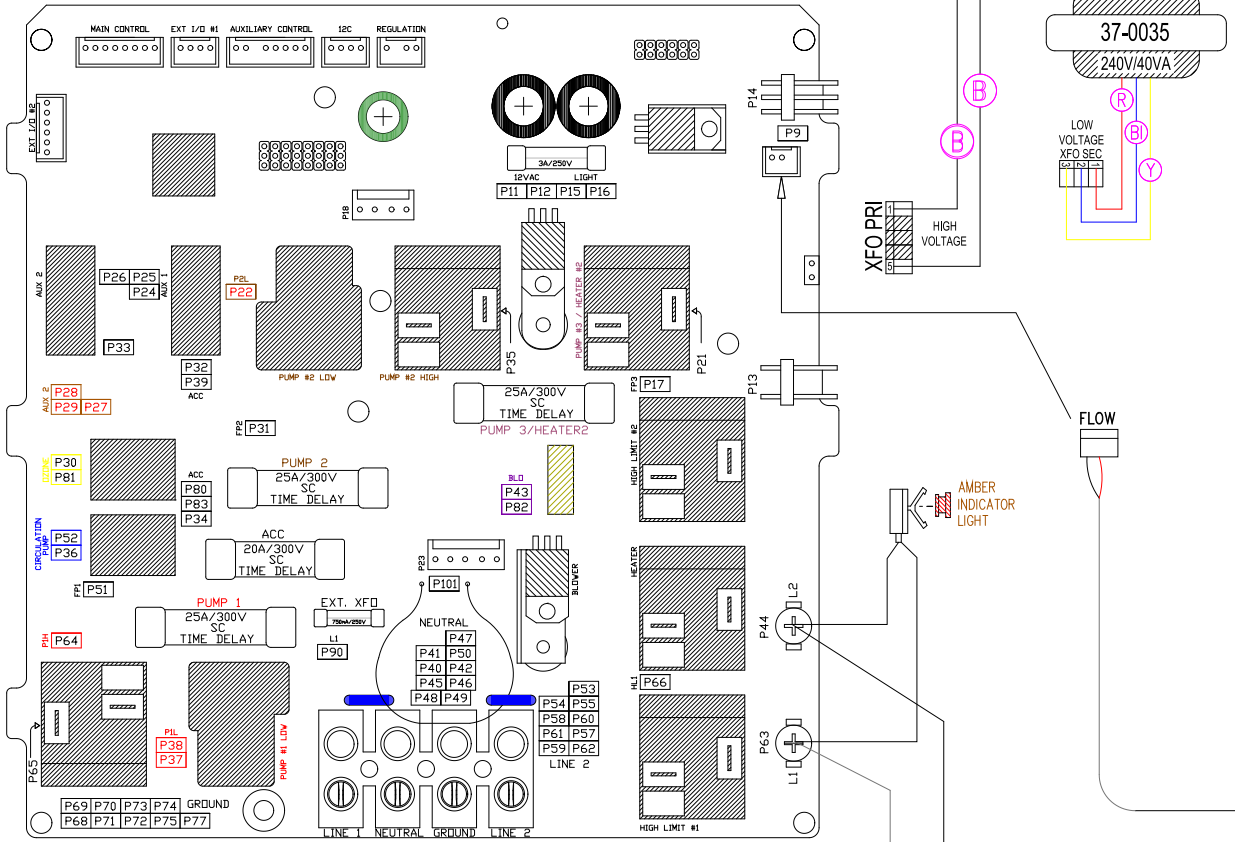

12V Light (White 2-Pin)

ON
OFF

HL
34-0201D-76 - High-Limit Sensor - 76"

Attach to
Heater
Housing

33-0025A-R8

FLOW SWITCH FROM HEATER ASSY.

HEATER OUTPUT
120/240V - 5.5kw Max.

HYDRO-QUIP
CORONA, CA (951) 273-7575

Manufacture Notes: EX: RED - DENOTES THE COLOR OF HEAT SHRINK USED.

For 120V Operation:

Drawn	MBS	Rev	1
Date	11.10.09		
Diagram No.	4441		

Wire Color Code	
B - Black	G - Green
Br - Brown	Bl - Blue
R - Red	V - Violet
O - Orange	W - White
Y - Yellow	Gr - Gray