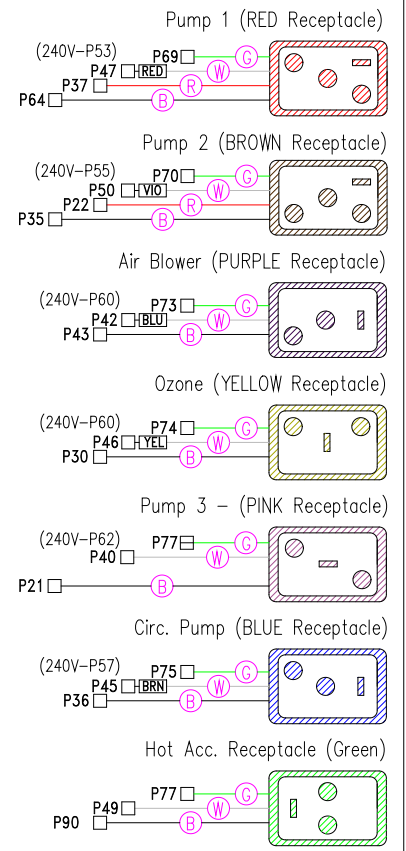

12V Light (White 2-Pin)

ON
OFF

HL
34-0201D-76 - High-Limit Sensor - 76"

Attach to
Heater
Housing

33-0025A-R8

FLOW SWITCH FROM HEATER ASSY.

HEATER OUTPUT
120/240V - 5.5kw Max.

HYDRO-QUIP
CORONA, CA (951) 273-7575

Manufacture Notes: EX: RED - DENOTES THE COLOR OF HEAT SHRINK USED.

For 120V Operation:

Drawn	MBS	Rev	1
Date	11.10.09		
Diagram No.	4441		

Wire Color Code	
B - Black	G - Green
Br - Brown	Bl - Blue
R - Red	V - Violet
O - Orange	W - White
Y - Yellow	Gr - Gray