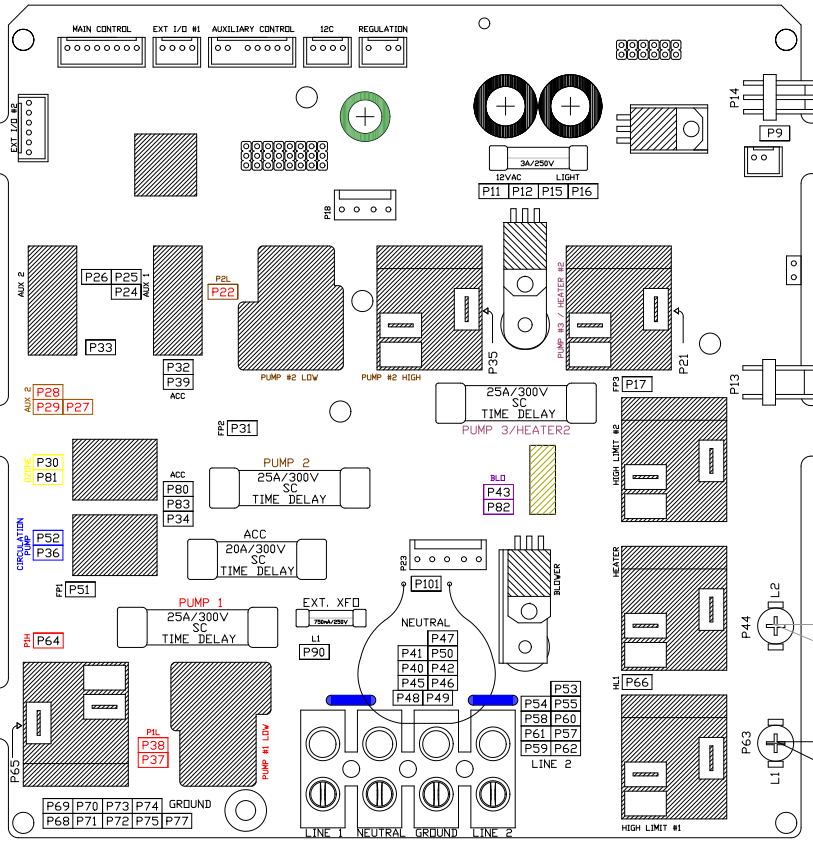

12V Light (White 2-Pin)

ON  
OFF

HL  
34-0201D-76 - High-Limit Sensor - 76"

Attach to  
Heater  
Housing

33-0025A-R8

AMBER INDICATOR LIGHT

HYDRO-QUIP  
CORONA, CA (951) 273-7575

Manufacture Notes: EX: RED - DENOTES THE COLOR OF HEAT SHRINK USED.

For 120V Operation:

Drawn MBS  
Date 08.12.09  
Diagram No. 4438

Rev 1

Wire Color Code

B - Black	G - Green
Br - Brown	Bl - Blue
R - Red	V - Violet
O - Orange	W - White
Y - Yellow	Gr - Gray