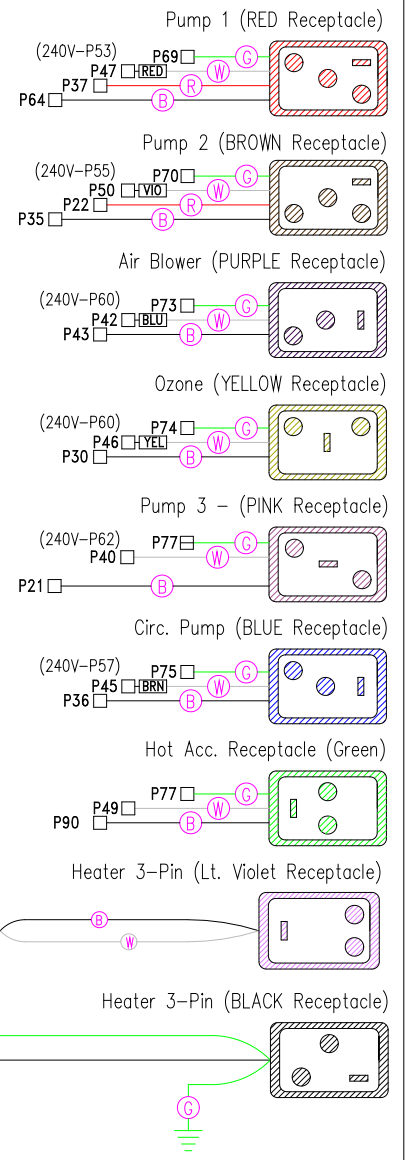

12V Light (White 2-Pin)

ON  
OFF

HL  
34-0201D-76 - High-Limit Sensor - 76"

Attach to  
Heater  
Housing

33-0025A-R8

AMBER INDICATOR LIGHT

HYDRO-QUIP  
CORONA, CA (951) 273-7575

Manufacture Notes: EX: RED - DENOTES THE COLOR OF HEAT SHRINK USED.

For 120V Operation:

Drawn MBS  
Date 08.12.09  
Diagram No. 4438

Rev 1

Wire Color Code

B - Black	G - Green
Br - Brown	Bl - Blue
R - Red	V - Violet
O - Orange	W - White
Y - Yellow	Gr - Gray