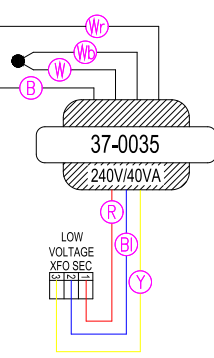

12V Light (White 2-Pin)

ON  
OFF

HL  
34-0201D-76 - High-Limit Sensor - 76"

Attach to  
Heater  
Housing

33-0025A-R8

AMBER INDICATOR LIGHT

HYDRO-QUIP  
CORONA, CA (951) 273-7575

Manufacture Notes: EX: RED - DENOTES THE COLOR OF HEAT SHRINK USED.

For 120V Operation:

Drawn MBS  
Date 08.12.09  
Diagram No. 4438

Rev 1

Wire Color Code

B - Black	G - Green
Br - Brown	Bl - Blue
R - Red	V - Violet
O - Orange	W - White
Y - Yellow	Gr - Gray