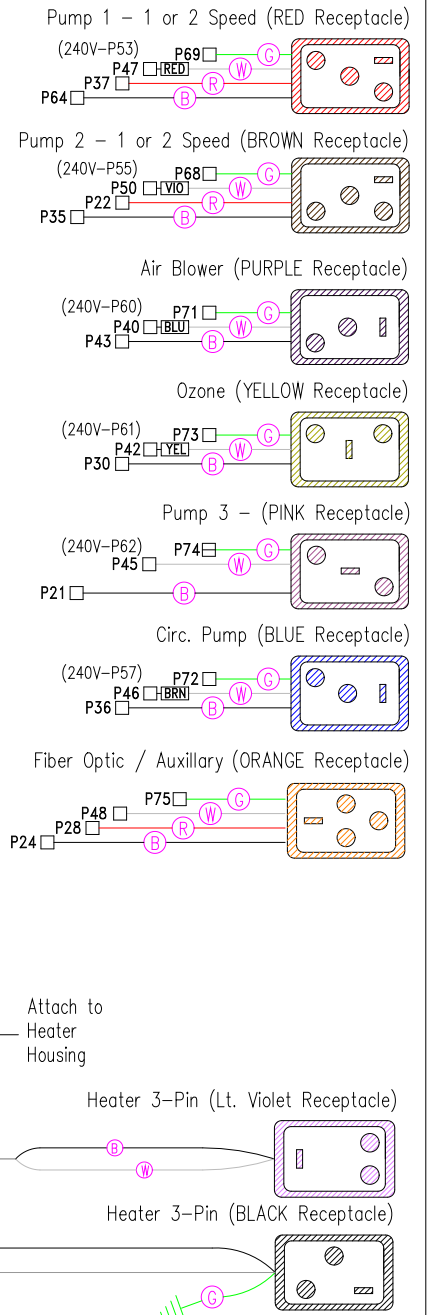

12V Light (White 2-Pin)

ON
OFF

SYSTEM FUSE

RED INDICATOR LIGHT

HIGH-LIMIT

RED INDICATOR LIGHT

PUMP 1 FUSE

RED INDICATOR LIGHT

PUMP 2 FUSE

RED INDICATOR LIGHT

AIR/CIRC/OZ FUSE

RED INDICATOR LIGHT

33-0025A-R8

HYDRO-QUIP
CORONA, CA (951) 273-7575

Manufacture Notes: EX: RED - DENOTES THE COLOR OF HEAT SHRINK USED.

For 120V Operation:

Drawn MBS	Rev 2	Wire Color Code B - Black G - Green Br - Brown Bl - Blue R - Red V - Violet O - Orange W - White Y - Yellow Gr - Gray
Date 03.04.09		
Diagram No. 4435		