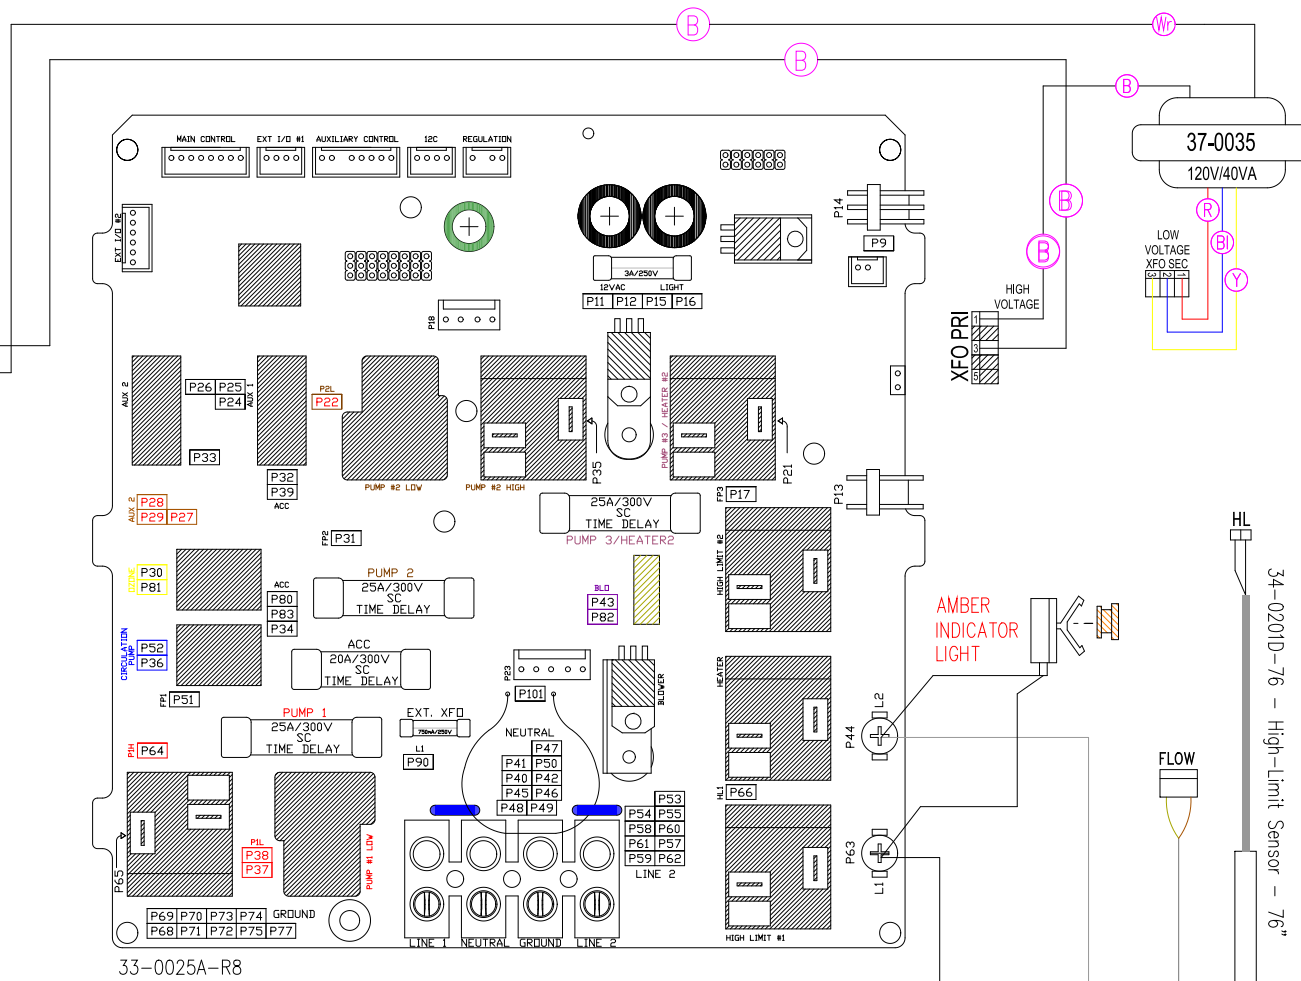

12V Light (White 2-Pin)

ON
OFF

SYSTEM FUSE

RED INDICATOR LIGHT

HIGH-LIMIT

RED INDICATOR LIGHT

PUMP 1 FUSE

RED INDICATOR LIGHT

PUMP 2 FUSE

RED INDICATOR LIGHT

AIR/CIRC/OZ FUSE

RED INDICATOR LIGHT

33-0025A-R8

HYDRO-QUIP
CORONA, CA (951) 273-7575

Manufacture Notes: EX: RED - DENOTES THE COLOR OF HEAT SHRINK USED.

For 120V Operation:

Drawn MBS	Rev 2	Wire Color Code B - Black G - Green Br - Brown Bl - Blue R - Red V - Violet O - Orange W - White Y - Yellow Gr - Gray
Date 03.04.09		
Diagram No. 4435		