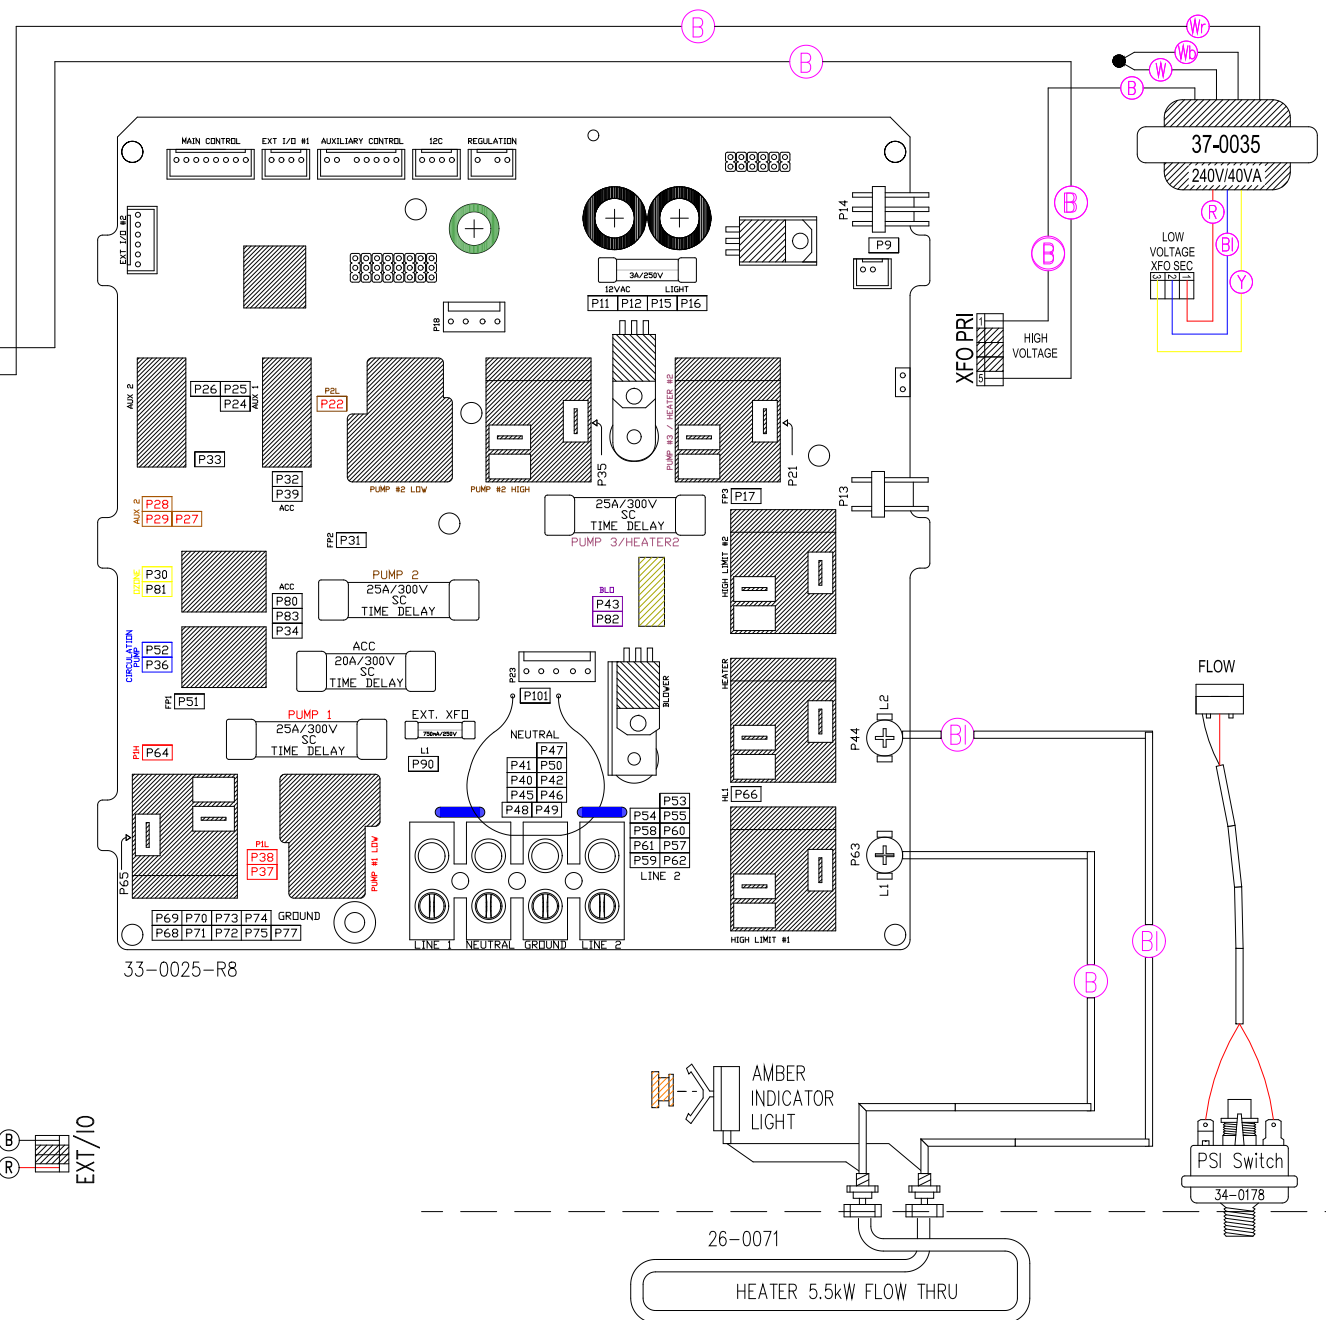

12V Light (White 2-Pin)

ON
OFF

SYSTEM FUSE

RED INDICATOR LIGHT

HIGH-LIMIT

RED INDICATOR LIGHT

PUMP 1 FUSE

RED INDICATOR LIGHT

PUMP 2 FUSE

RED INDICATOR LIGHT

AIR/CIRC/OZ FUSE

RED INDICATOR LIGHT

HYDRO-QUIP
CORONA, CA (951) 273-7575

Manufacture Notes: EX: RED - DENOTES THE COLOR OF HEAT SHRINK USED.

For 120V Operation:

Drawn MBS	Rev 3	Wire Color Code B - Black G - Green Br - Brown BI - Blue R - Red V - Violet O - Orange W - White Y - Yellow Gr - Gray
Date 11.05.07		
Diagram No. 4431		