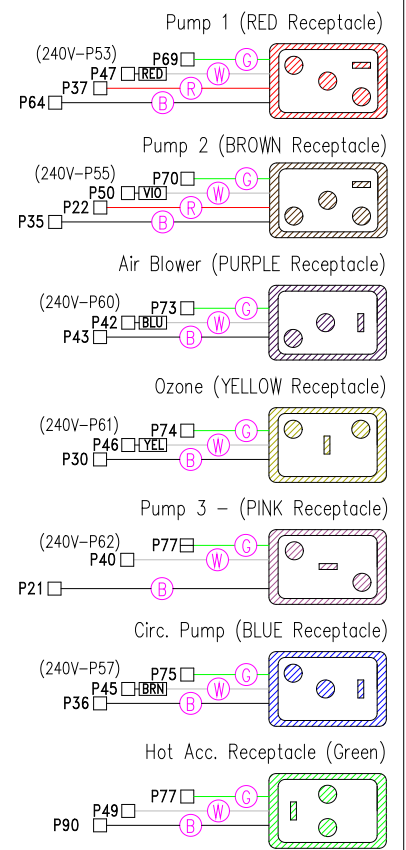

12V Light (White 2-Pin)

ON
OFF

SYSTEM FUSE

RED INDICATOR LIGHT

HIGH-LIMIT

RED INDICATOR LIGHT

PUMP 1 FUSE

RED INDICATOR LIGHT

PUMP 2 FUSE

RED INDICATOR LIGHT

AIR/CIRC/OZ FUSE

RED INDICATOR LIGHT

HYDRO-QUIP
CORONA, CA (951) 273-7575

Manufacture Notes: EX: RED - DENOTES THE COLOR OF HEAT SHRINK USED.

For 120V Operation:

Drawn MBS	Rev 3	Wire Color Code B - Black G - Green Br - Brown BI - Blue R - Red V - Violet O - Orange W - White Y - Yellow Gr - Gray
Date 11.05.07		
Diagram No. 4431		