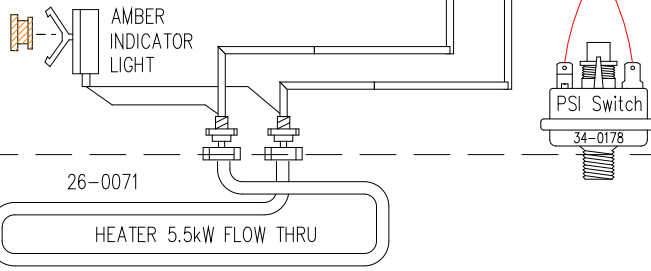

12V Light (White 2-Pin)

ON
OFF

33-0025-R7

HYDRO-QUIP
CORONA, CA (951) 273-7575

Manufacture Notes: EX: RED - DENOTES THE COLOR OF HEAT SHRINK USED.

For 120V Operation:

Drawn
GC
Date
01.17.07
Diagram
No. 4431

Rev
1

Wire Color Code
B - Black G - Green
Br - Brown BI - Blue
R - Red V - Violet
O - Orange W - White
Y - Yellow Gr - Gray