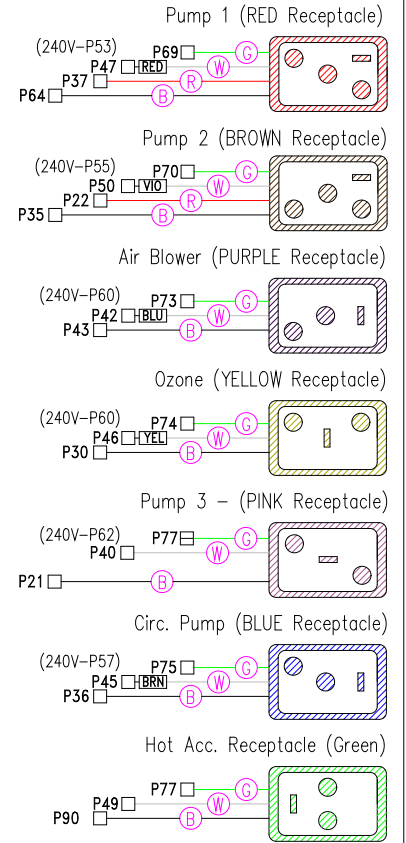

12V Light (White 2-Pin)

ON
OFF

33-0025-R7

HYDRO-QUIP
CORONA, CA (951) 273-7575

Manufacture Notes: EX: RED - DENOTES THE COLOR OF HEAT SHRINK USED.

For 120V Operation:

Drawn
GC
Date
01.17.07
Diagram
No. 4431

Rev
1

Wire Color Code
B - Black G - Green
Br - Brown BI - Blue
R - Red V - Violet
O - Orange W - White
Y - Yellow Gr - Gray