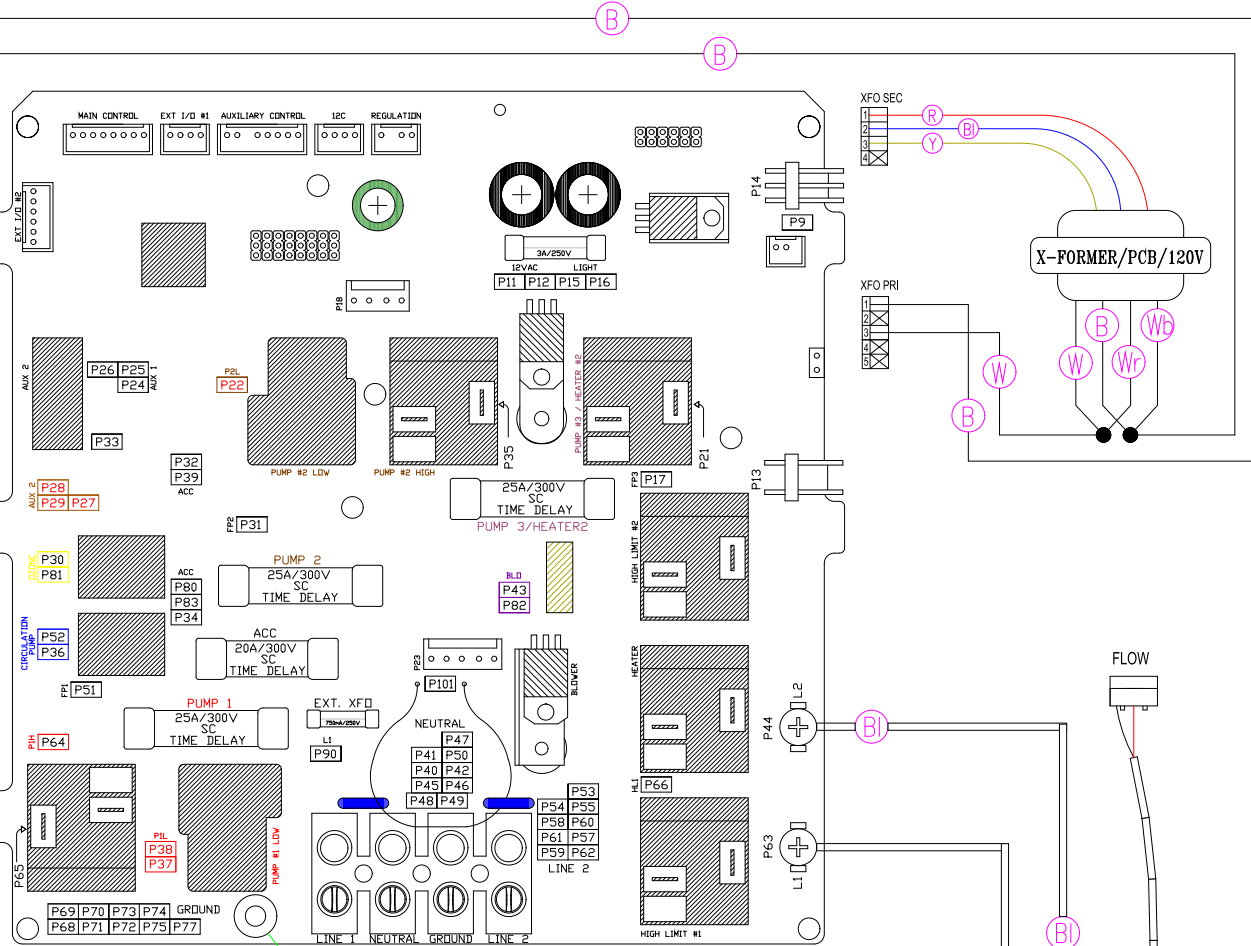

12V Light (White 2-Pin)

ON
OFF

33-0025-R7

HYDRO-QUIP
CORONA, CA (951) 273-7575

Manufacture Notes: EX: RED - DENOTES THE COLOR OF HEAT SHRINK USED.

For 120V Operation:

Drawn
GC
Date
01.17.07
Diagram
No. 4431

Rev
1

Wire Color Code
B - Black G - Green
Br - Brown BI - Blue
R - Red V - Violet
O - Orange W - White
Y - Yellow Gr - Gray