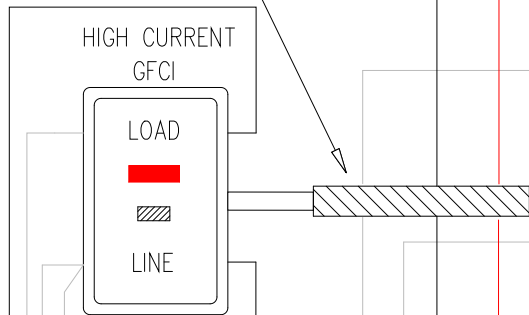

USE COPPER CONDUCTORS ONLY

GFCI LOOP

HIGH-CURRENT GFCI
PT#: 48-0152

VDS CONFIGURATION

- HEATER "ON"
- PUMP "ON"
- CHECK SYSTEM FUSE
- HIGH-LIMIT TRIPPED
- SYSTEM MIS-WIRE

TITANIUM ELEMENT

26-0071-BAP-F

Manufacture Notes:

Dwg. No. 10000-HKQTY-J	Drawn MBS	Rev 03	Wire Color Code B - Black G - Green Br - Brown Bl - Blue R - Red V - Violet O - Orange W - White Y - Yellow Gr - Gray
Date 07.01.10			
Diagram No. 2017			