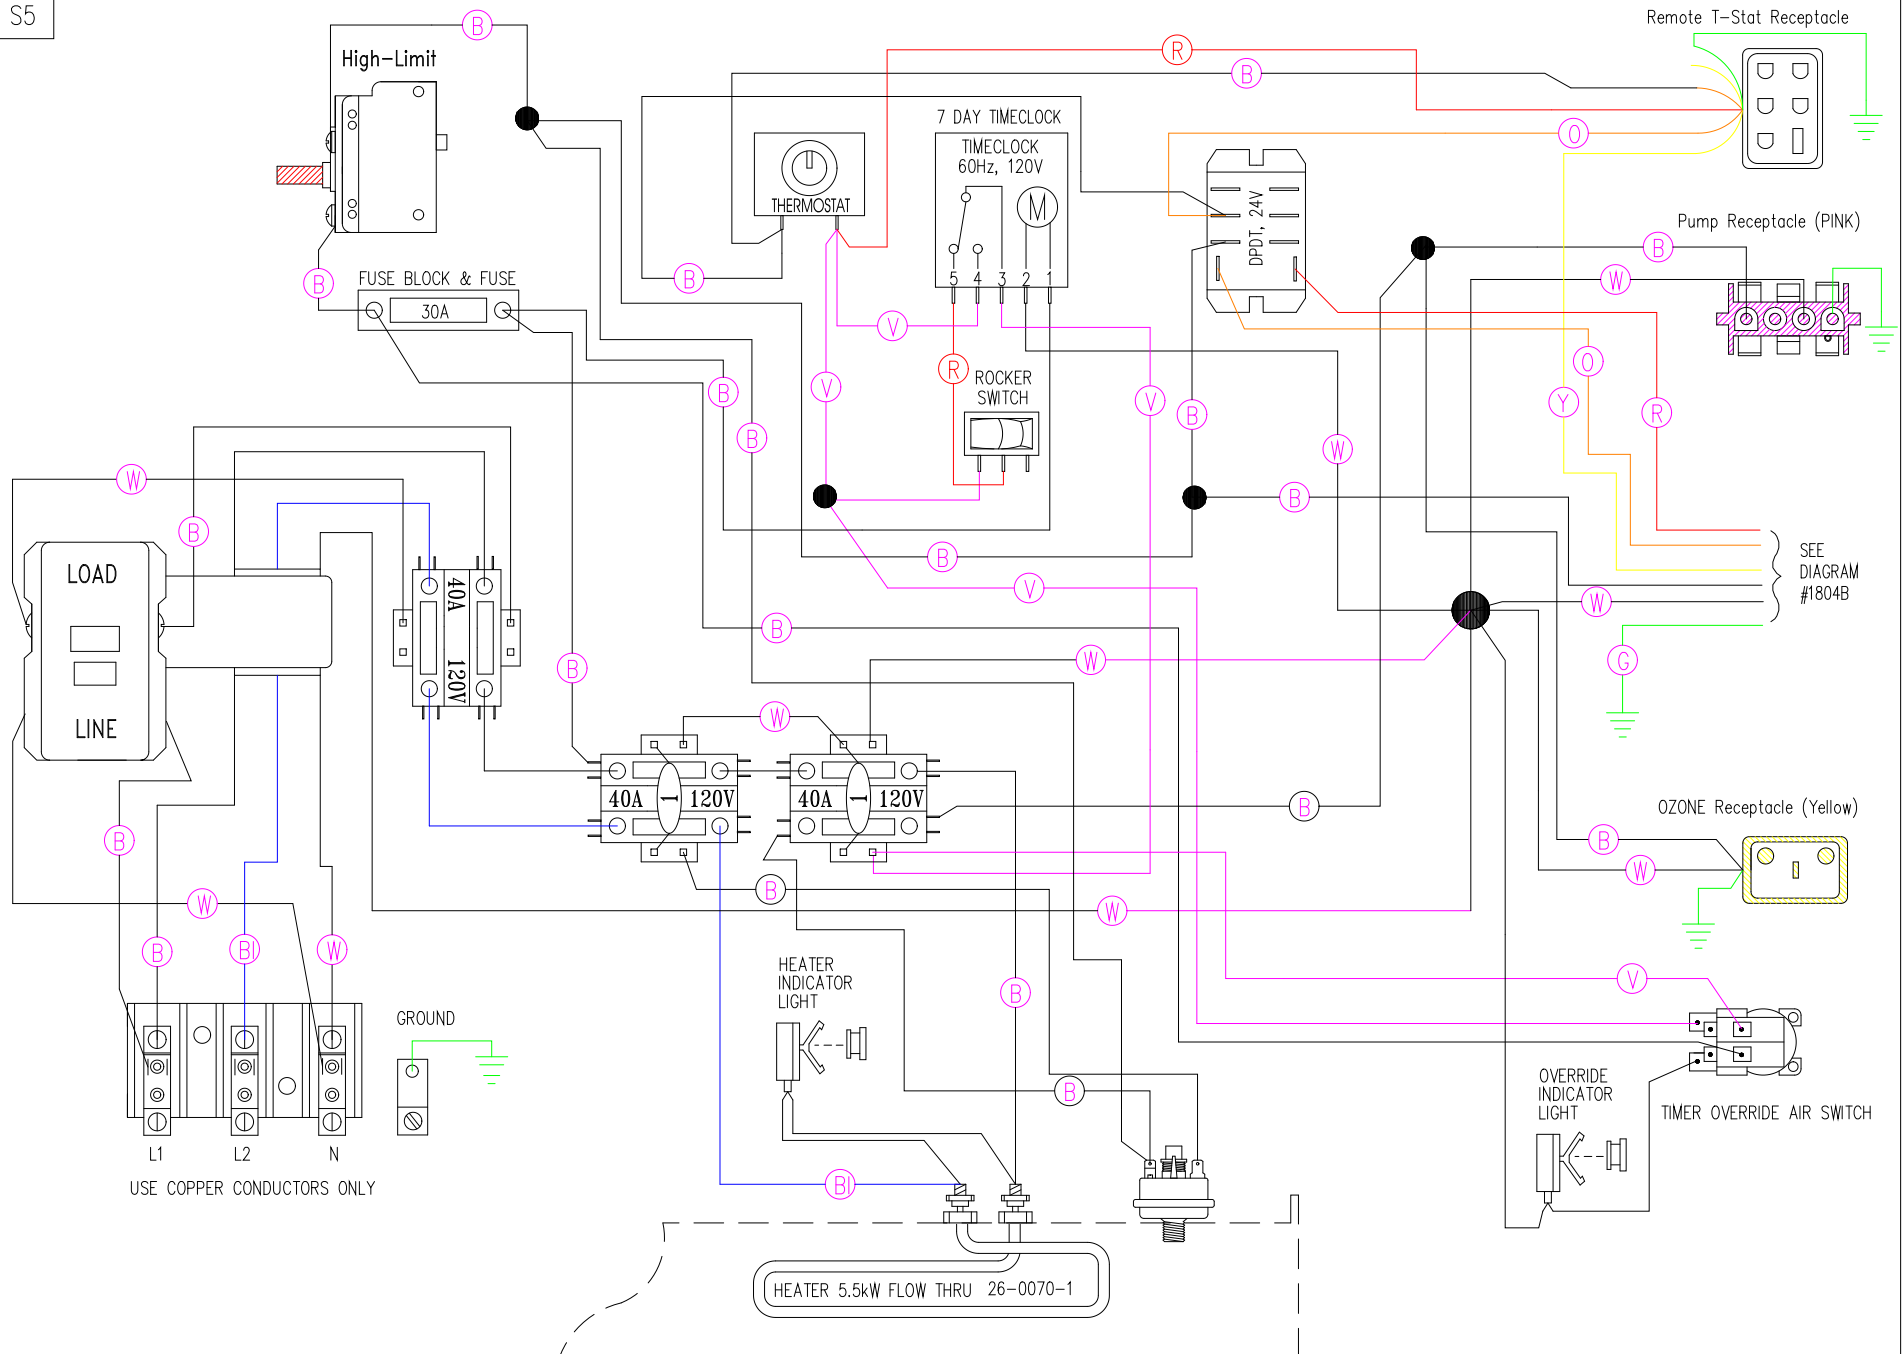

Manufacture Notes:

Drawn MBS	Rev 1	Wire Color Code B - Black      G - Green Br - Brown    Bl - Blue R - Red        V - Violet O - Orange    W - White Y - Yellow     Gr - Gray
Date 04.21.08		
Diagram No. 1804A		

Manufacture Notes:

Drawn MBS	Rev 1	Wire Color Code
Date 04.21.08		B - Black Br - Brown R - Red O - Orange Y - Yellow
Diagram No. 1804A		G - Green Bl - Blue V - Violet W - White Gr - Grey

USE COPPER CONDUCTORS ONLY

Manufacture Notes:

Drawn MBS	Rev 1	Wire Color Code	
Date 04.21.08		B - Black	G - Green
Diagram No. 1804A		Br - Brown	Bl - Blue
		R - Red	V - Violet
		O - Orange	W - White
		Y - Yellow	Gr - Gray