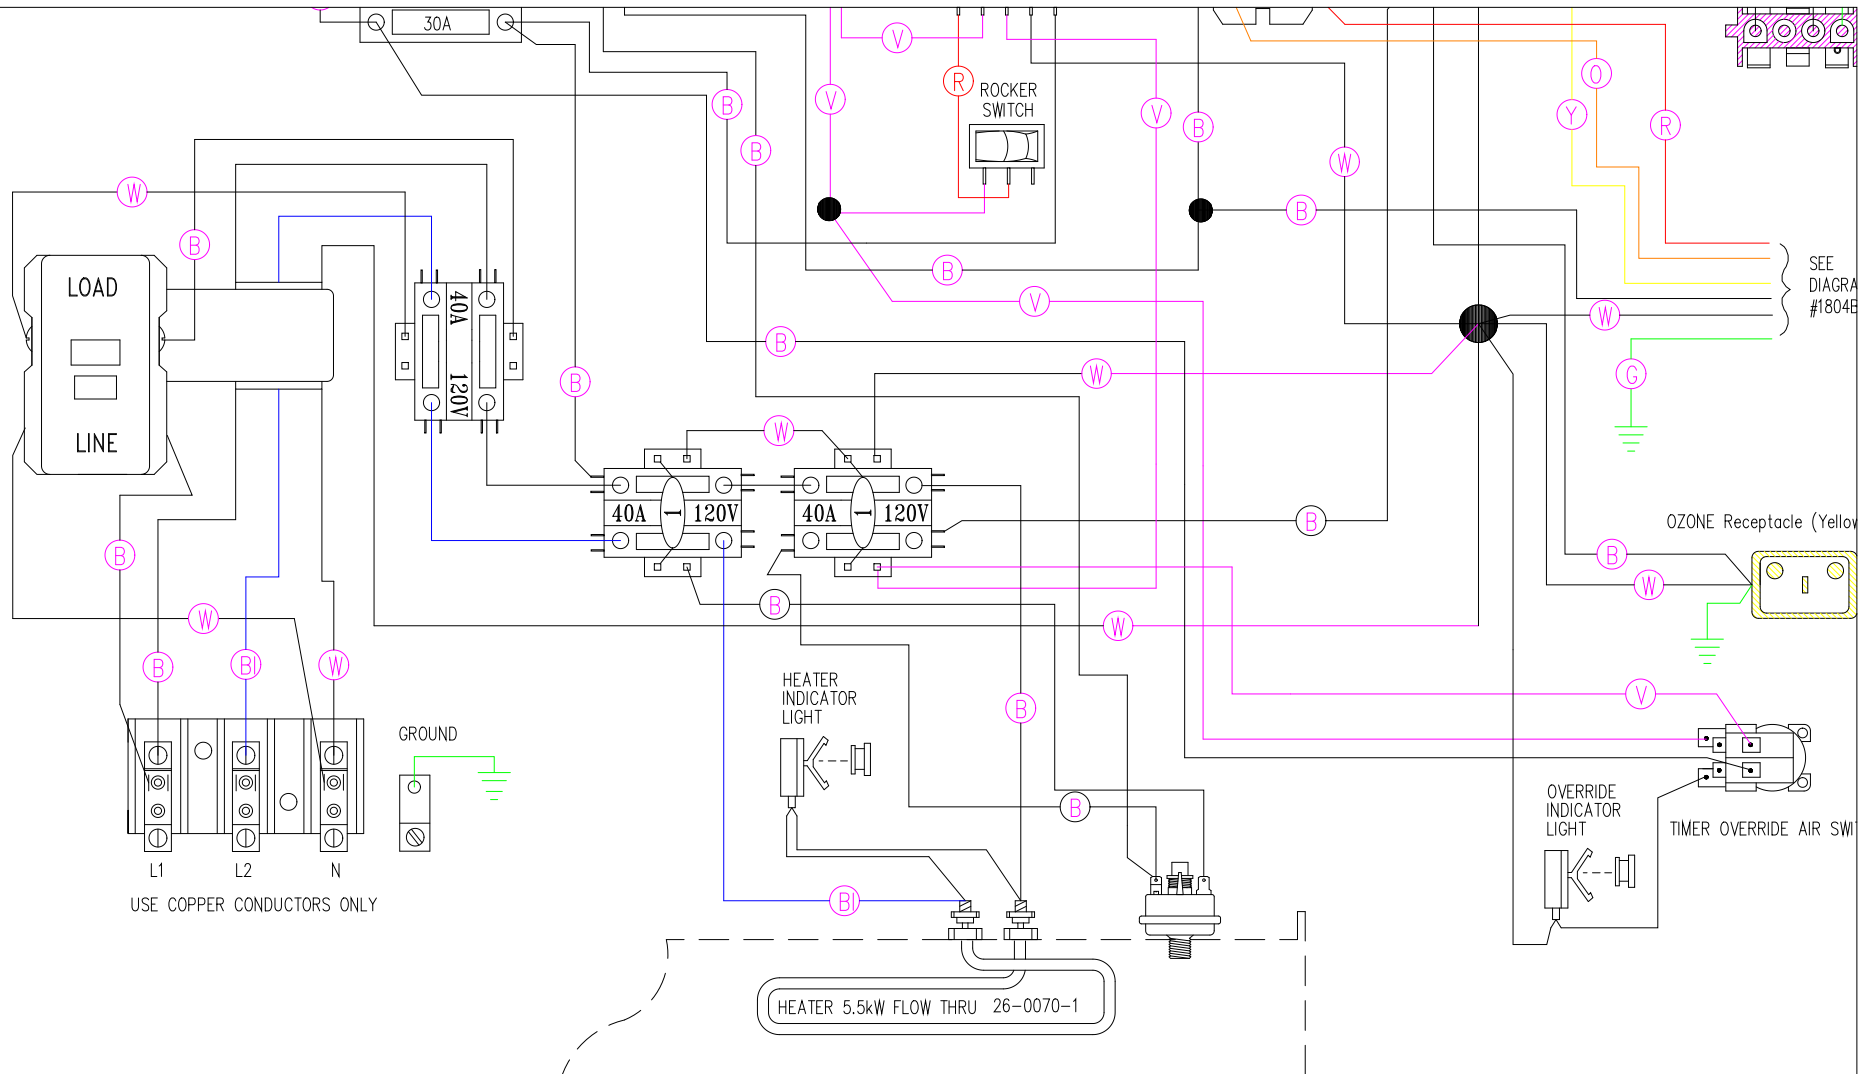

Manufacture Notes:

Drawn MBS	Rev 1	Wire Color Code B - Black      G - Green Br - Brown    Bl - Blue R - Red        V - Violet O - Orange    W - White Y - Yellow     Gr - Gray
Date 04.21.08		
Diagram No. 1804A		

Manufacture Notes:

Drawn MBS	Rev 1	Wire Color Code
Date 04.21.08		B - Black Br - Brown R - Red O - Orange Y - Yellow
Diagram No. 1804A		G - Green Bl - Blue V - Violet W - White Gr - Grey

USE COPPER CONDUCTORS ONLY

Manufacture Notes:

Drawn MBS	Rev 1	Wire Color Code	
Date 04.21.08		B - Black	G - Green
Diagram No. 1804A		Br - Brown	Bl - Blue
		R - Red	V - Violet
		O - Orange	W - White
		Y - Yellow	Gr - Gray