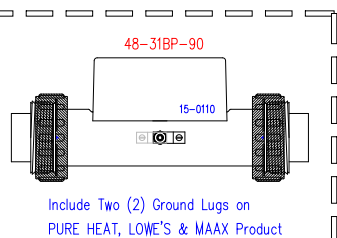

REV 3 | CORD CHANGED TO 30-0057M-C

3 FT CORD (18 / 3)

30-0057M-C

BLACK PLUG

37-0020C
Amber Indicator
Light

INLINE HEATER
1.0kW @ 120V

48-V242M (12-0202/13-0030)

B

R

B

Auto Reset T-Stat
34-0147R

34-0146A
Auto Reset Hi-Limit

SENSORS SOLDERED TOGETHER

Note: The normally open (NO) and normally closed (NC) vacuum switch terminal positions differ from pressure switch positions.

Manufacture Notes:

HYDRO-QUIP
CORONA, CA (951) 273-7575

Drawn BH	Rev 4	Wire Color Code B - Black G - Green Br - Brown Bl - Blue R - Red V - Violet O - Orange W - White Y - Yellow Gr - Gray
Date 05.08.07		
Diagram No. 1344		