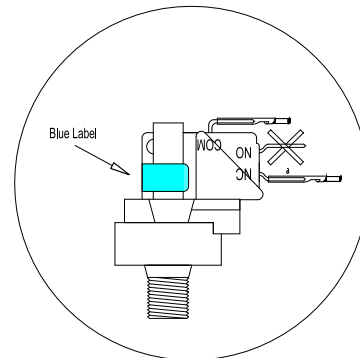

REV 3 | CORD CHANGED TO 30-0057M-C

3 FT CORD (18 / 3)

30-0057M-C

BLACK PLUG

37-0020C
Amber Indicator
Light

INLINE HEATER
1.0kW @ 120V

48-V242M (12-0202/13-0030)

B

R

B

Auto Reset T-Stat
34-0147R

34-0146A
Auto Reset Hi-Limit

SENSORS SOLDERED TOGETHER

Note: The normally open (NO) and normally closed (NC) vacuum switch terminal positions differ from pressure switch positions.

Manufacture Notes:

HYDRO-QUIP
CORONA, CA (951) 273-7575

Drawn BH	Rev 4	Wire Color Code B - Black G - Green Br - Brown Bl - Blue R - Red V - Violet O - Orange W - White Y - Yellow Gr - Gray
Date 05.08.07		
Diagram No. 1344		