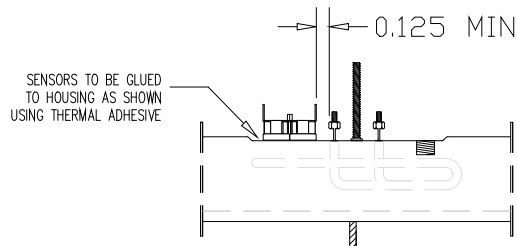

REV 3 | CORD CHANGED TO 30-0057M-C

3 FT CORD (18 / 3)

30-0057M-C

BLACK PLUG

37-0020C
Amber Indicator
Light

INLINE HEATER
1.0kW @ 120V

48-V242M (12-0202/13-0030)

B

R

B

Auto Reset T-Stat
34-0147R

34-0146A
Auto Reset Hi-Limit

SENSORS SOLDERED TOGETHER

Note: The normally open (NO) and normally closed (NC) vacuum switch terminal positions differ from pressure switch positions.