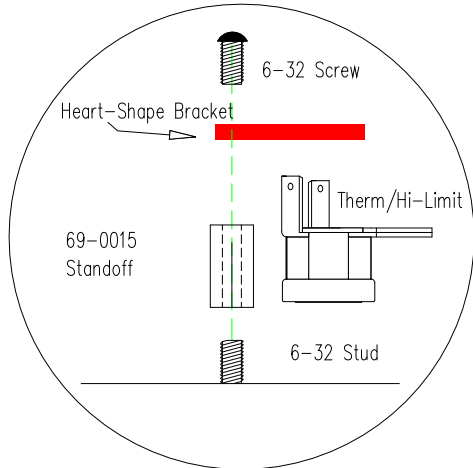

3 FT CORD (18 / 3)

30-0057M-C

BLACK PLUG

HYDRO-QUIP
CORONA, CA (951) 273-7575

Manufacture Notes:

Drawn BH	Rev 3	Wire Color Code B - Black G - Green Br - Brown Bl - Blue R - Red V - Violet O - Orange W - White Y - Yellow Gr - Gray
Date	05.08.07	
Diagram No.	1344	