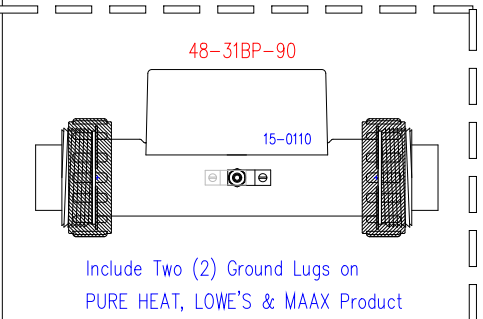

3 FT CORD (18 / 3)

30-0057M-C

BLACK PLUG

HYDRO-QUIP
CORONA, CA (951) 273-7575

Manufacture Notes:

Drawn BH	Rev 3	Wire Color Code B - Black G - Green Br - Brown Bl - Blue R - Red V - Violet O - Orange W - White Y - Yellow Gr - Gray
Date	05.08.07	
Diagram No.	1344	