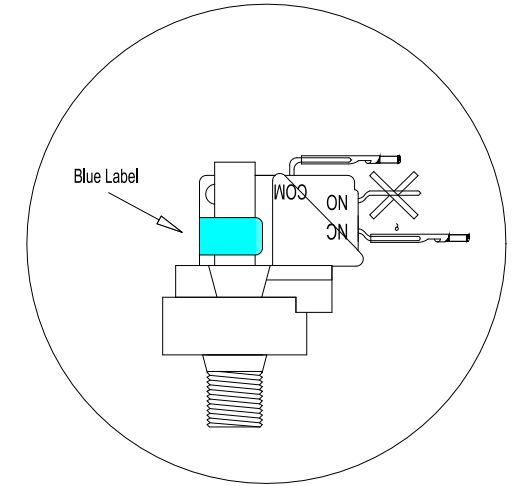

3 FT CORD (18 / 3)

30-0057M-C

BLACK PLUG

HYDRO-QUIP
CORONA, CA (951) 273-7575

Manufacture Notes:

Drawn BH	Rev 3	Wire Color Code B - Black G - Green Br - Brown Bl - Blue R - Red V - Violet O - Orange W - White Y - Yellow Gr - Gray
Date	05.08.07	
Diagram No.	1344	