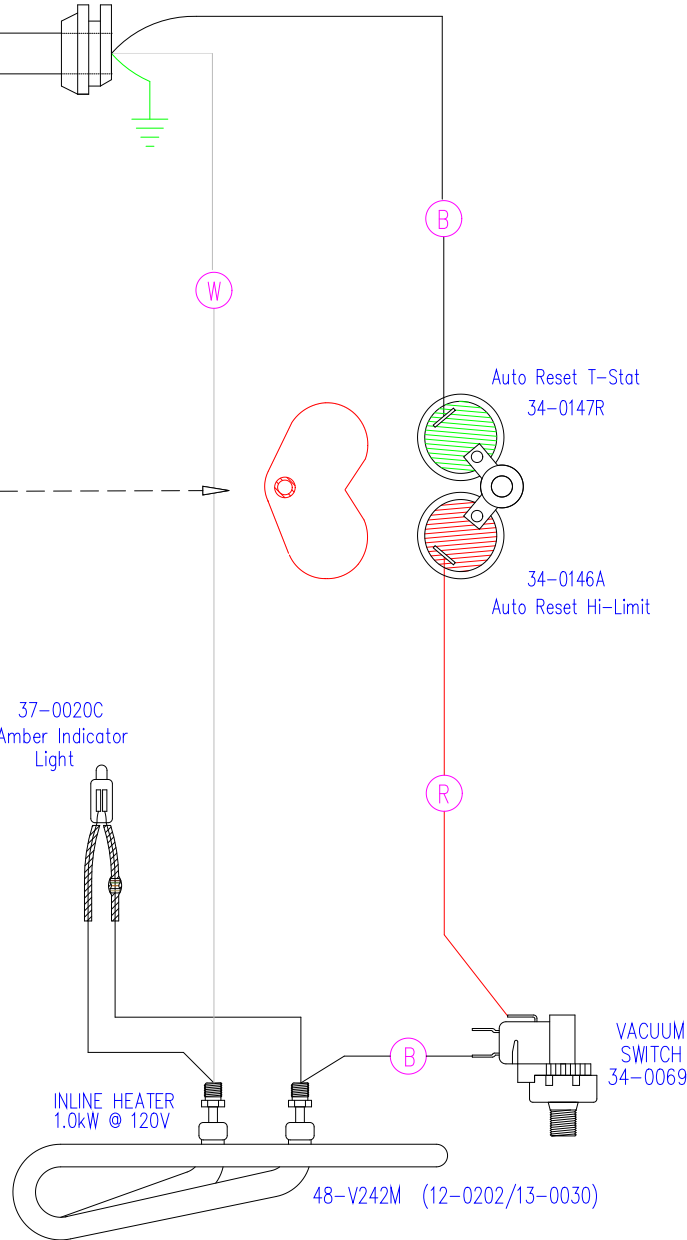

3 FT CORD (18 / 3)

30-0057M-C

BLACK PLUG

HYDRO-QUIP
CORONA, CA (951) 273-7575

Manufacture Notes:

Drawn BH	Rev 3	Wire Color Code B - Black G - Green Br - Brown Bl - Blue R - Red V - Violet O - Orange W - White Y - Yellow Gr - Gray
Date	05.08.07	
Diagram No.	1344	