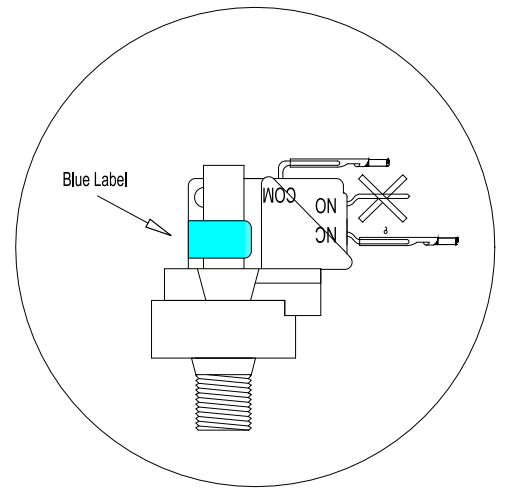

37-0020C
Amber Indicator
Light

Note: The normally open (NO) and normally closed (NC) vacuum switch terminal positions differ from pressure switch positions.

INLINE HEATER
1.5kW @ 120V

VACUUM SWITCH
34-0069C

26-0021A-7-RA

Manufacture Notes: HEATER TO BE MOUNTED ON SUCTION SIDE OF PUMP.

HYDRO-QUIP
CORONA, CA (951) 273-7575

Drawn BH	Rev 1	Wire Color Code	
Date 01.31.07		B - Black	G - Green
Diagram No. 1340-3		Br - Brown	Bl - Blue
		R - Red	V - Violet
		O - Orange	W - White
		Y - Yellow	Gr - Gray