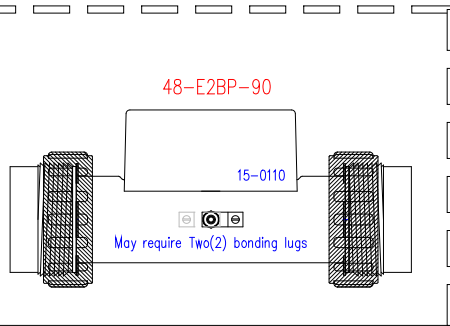

37-0020C
Amber Indicator
Light

Note: The normally open (NO) and normally closed (NC) vacuum switch terminal positions differ from pressure switch positions.

INLINE HEATER
1.5kW @ 120V

VACUUM SWITCH
34-0069C

26-0021A-7-RA

Manufacture Notes: HEATER TO BE MOUNTED ON SUCTION SIDE OF PUMP.

HYDRO-QUIP
CORONA, CA (951) 273-7575

Drawn BH	Rev 1	Wire Color Code	
Date 01.31.07		B - Black	G - Green
Diagram No. 1340-3		Br - Brown	Bl - Blue
		R - Red	V - Violet
		O - Orange	W - White
		Y - Yellow	Gr - Gray