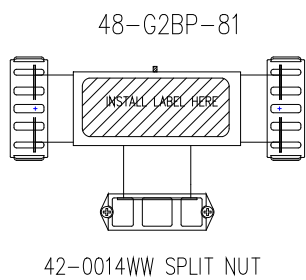

30-0057M-B
3 FOOT 15 AMP POWER CORD

37-0020C
Amber Indicator
Light

TEE HEATER
1.5kW @ 120V

48-P214M / 26-0014M-RA

B

W

Auto Reset T-Stat
34-0147R

SENSORS SOLDERED TOGETHER

34-0146A
Auto Reset Hi-Limit

R

B

PRESSURE
SWITCH
34-0148A

Manufacture Notes:

HYDRO-QUIP
CORONA, CA (951) 273-7575

Drawn	Rev
MBS	2
Date	08.27.08
Diagram No.	1339S

Wire Color Code	
B - Black	G - Green
Br - Brown	Bl - Blue
R - Red	V - Violet
O - Orange	W - White
Y - Yellow	Gr - Gray