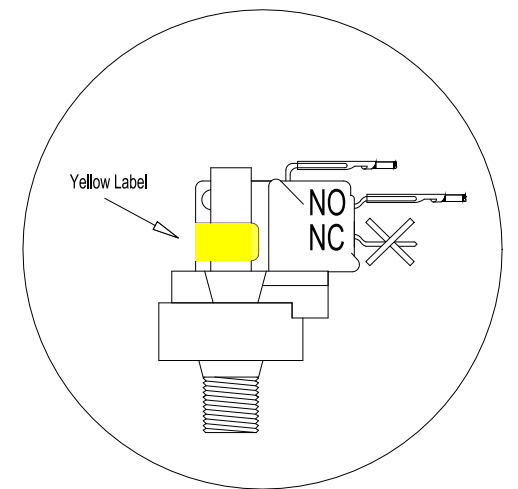

30-0057M-B
3 FOOT 15 AMP POWER CORD

37-0020C
Amber Indicator
Light

TEE HEATER
1.5kW @ 120V

48-P214M / 26-0014M-RA

B

W

Auto Reset T-Stat
34-0147R

SENSORS SOLDERED TOGETHER

34-0146A
Auto Reset Hi-Limit

R

B

PRESSURE
SWITCH
34-0148A

Manufacture Notes:

HYDRO-QUIP
CORONA, CA (951) 273-7575

Drawn	Rev
MBS	2
Date	08.27.08
Diagram No.	1339S

Wire Color Code	
B - Black	G - Green
Br - Brown	Bl - Blue
R - Red	V - Violet
O - Orange	W - White
Y - Yellow	Gr - Gray