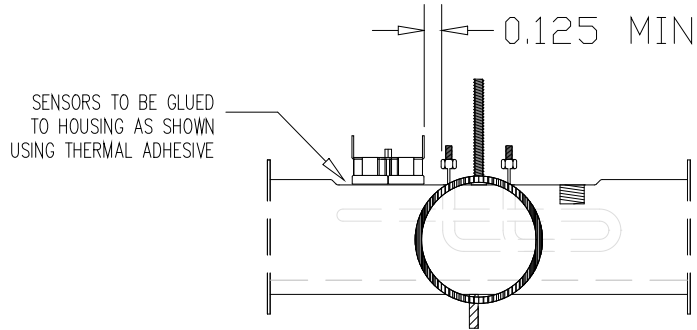

30-0057M-B
3 FOOT 15 AMP POWER CORD

37-0020C
Amber Indicator
Light

TEE HEATER
1.5kW @ 120V

48-P214M / 26-0014M-RA

B

W

Auto Reset T-Stat
34-0147R

SENSORS SOLDERED TOGETHER

34-0146A
Auto Reset Hi-Limit

R

B

PRESSURE
SWITCH
34-0148A

Manufacture Notes:

HYDRO-QUIP
CORONA, CA (951) 273-7575

Drawn	Rev
MBS	2
Date	08.27.08
Diagram No.	1339S

Wire Color Code	
B - Black	G - Green
Br - Brown	Bl - Blue
R - Red	V - Violet
O - Orange	W - White
Y - Yellow	Gr - Gray