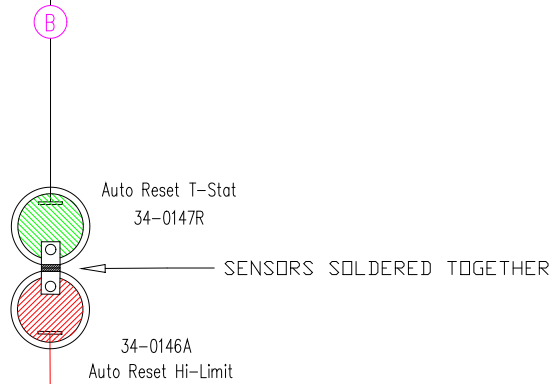

30-0057M-B
3 FOOT 15 AMP POWER CORD

37-0020C
Amber Indicator
Light

TEE HEATER
1.5kW @ 120V

48-P214M-12RA

B

W

Auto Reset T-Stat
34-0147R

SENSORS SOLDERED TOGETHER

34-0146A
Auto Reset Hi-Limit

R

PRESSURE
SWITCH
34-0148A

R

Manufacture Notes:

HYDRO-QUIP
CORONA, CA (951) 273-7575

Drawn MBS	Rev 2
Date 08.27.08	
Diagram No. 1339ST	

Wire Color Code	
B - Black	G - Green
Br - Brown	Bl - Blue
R - Red	V - Violet
O - Orange	W - White
Y - Yellow	Gr - Gray

37-0020C
Amber Indicator
Light

TEE HEATER
1.5kW @ 120V

HYDRO-QUIP
CORONA, CA (951) 273-7575

Manufacture Notes:

Drawn MBS	Rev 2	Wire Color B - Black Br - Brown R - Red O - Orange Y - Yellow
Date 08.27.08		
Diagram No. 1339ST		