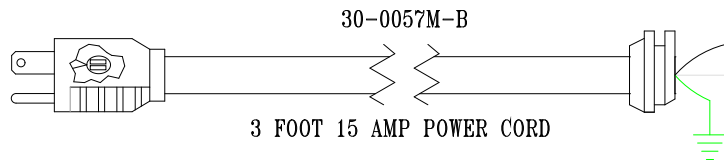

30-0057M-B
3 FOOT 15 AMP POWER CORD

37-0020C
Amber Indicator
Light

TEE HEATER
1.5kW @ 120V

48-P214M-12RA

B

W

Auto Reset T-Stat
34-0147R

SENSORS SOLDERED TOGETHER

34-0146A
Auto Reset Hi-Limit

R

PRESSURE
SWITCH
34-0148A

R

Manufacture Notes:

HYDRO-QUIP
CORONA, CA (951) 273-7575

Drawn MBS	Rev 2
Date 08.27.08	
Diagram No. 1339ST	

Wire Color Code	
B - Black	G - Green
Br - Brown	Bl - Blue
R - Red	V - Violet
O - Orange	W - White
Y - Yellow	Gr - Gray

37-0020C
Amber Indicator
Light

TEE HEATER
1.5kW @ 120V

HYDRO-QUIP
CORONA, CA (951) 273-7575

Manufacture Notes:

Drawn MBS	Rev 2	Wire Color B - Black Br - Brown R - Red O - Orange Y - Yellow
Date 08.27.08		
Diagram No. 1339ST		