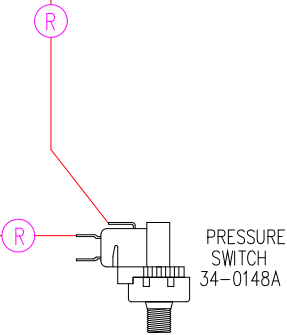

30-0057M-B
3 FOOT 15 AMP POWER CORD

37-0020C
Amber Indicator
Light

TEE HEATER
1.5kW @ 120V

48-P214M-12RA

B

W

Auto Reset T-Stat
34-0147R

SENSORS SOLDERED TOGETHER

34-0146A
Auto Reset Hi-Limit

R

PRESSURE
SWITCH
34-0148A

R

Manufacture Notes:

HYDRO-QUIP
CORONA, CA (951) 273-7575

Drawn MBS	Rev 2
Date 08.27.08	
Diagram No. 1339ST	

Wire Color Code	
B - Black	G - Green
Br - Brown	Bl - Blue
R - Red	V - Violet
O - Orange	W - White
Y - Yellow	Gr - Gray

37-0020C
Amber Indicator
Light

TEE HEATER
1.5kW @ 120V

HYDRO-QUIP
CORONA, CA (951) 273-7575

Manufacture Notes:

Drawn MBS	Rev 2	Wire Color B - Black Br - Brown R - Red O - Orange Y - Yellow
Date 08.27.08		
Diagram No. 1339ST		