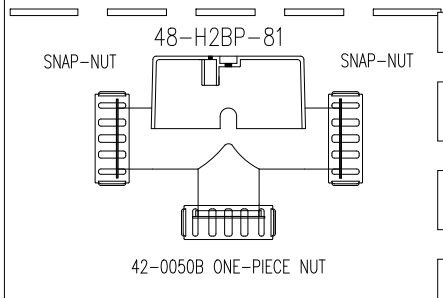

30-0057M-B
3 FOOT 15 AMP POWER CORD

37-0020C
Amber Indicator
Light

TEE HEATER
1.5kW @ 120V

48-P214M-12RA

B

W

Auto Reset T-Stat
34-0147R

SENSORS SOLDERED TOGETHER

34-0146A
Auto Reset Hi-Limit

R

PRESSURE
SWITCH
34-0148A

R

Manufacture Notes:

HYDRO-QUIP
CORONA, CA (951) 273-7575

Drawn MBS	Rev 2
Date 08.27.08	
Diagram No. 1339ST	

Wire Color Code	
B - Black	G - Green
Br - Brown	Bl - Blue
R - Red	V - Violet
O - Orange	W - White
Y - Yellow	Gr - Gray

37-0020C
Amber Indicator
Light

TEE HEATER
1.5kW @ 120V

HYDRO-QUIP
CORONA, CA (951) 273-7575

Manufacture Notes:

Drawn MBS	Rev 2	Wire Color B - Black Br - Brown R - Red O - Orange Y - Yellow
Date 08.27.08		
Diagram No. 1339ST		