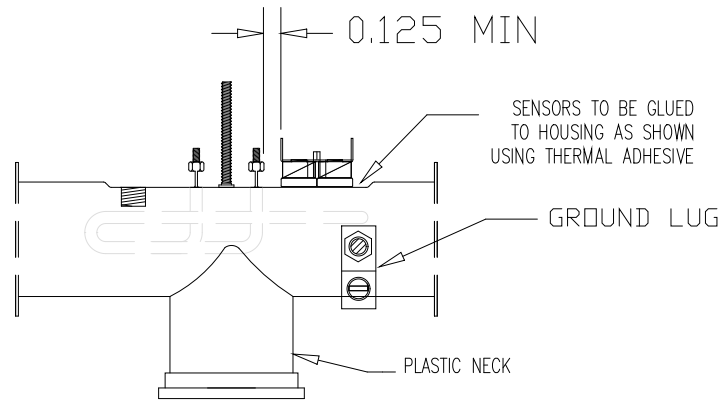

30-0057M-B
3 FOOT 15 AMP POWER CORD

37-0020C
Amber Indicator
Light

TEE HEATER
1.5kW @ 120V

48-P214M-12RA

B

W

Auto Reset T-Stat
34-0147R

SENSORS SOLDERED TOGETHER

34-0146A
Auto Reset Hi-Limit

R

PRESSURE
SWITCH
34-0148A

R

Manufacture Notes:

HYDRO-QUIP
CORONA, CA (951) 273-7575

Drawn MBS	Rev 2
Date 08.27.08	
Diagram No. 1339ST	

Wire Color Code	
B - Black	G - Green
Br - Brown	Bl - Blue
R - Red	V - Violet
O - Orange	W - White
Y - Yellow	Gr - Gray

37-0020C
Amber Indicator
Light

TEE HEATER
1.5kW @ 120V

HYDRO-QUIP
CORONA, CA (951) 273-7575

Manufacture Notes:

Drawn MBS	Rev 2	Wire Color B - Black Br - Brown R - Red O - Orange Y - Yellow
Date 08.27.08		
Diagram No. 1339ST		