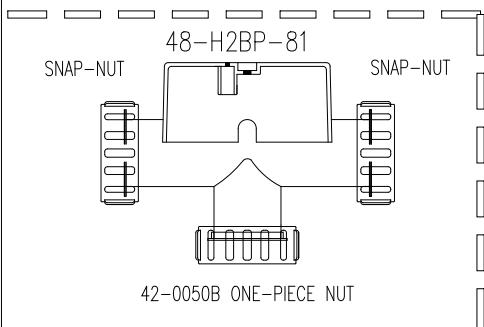

30-0057M-B
3 FOOT 15 AMP POWER CORD

37-0020C
Amber Indicator
Light

TEE HEATER
1.5kW @ 120V

48-P214M-12RA

B

W

Auto Reset T-Stat
34-0147R

SENSORS SOLDERED TOGETHER

34-0146A
Auto Reset Hi-Limit

R

PRESSURE
SWITCH
34-0148A

R

Manufacture Notes:

HYDRO-QUIP
CORONA, CA (951) 273-7575

Drawn MBS	Rev 2
Date 08.27.08	
Diagram No. 1339ST	

Wire Color Code	
B - Black	G - Green
Br - Brown	Bl - Blue
R - Red	V - Violet
O - Orange	W - White
Y - Yellow	Gr - Gray

37-0020C
Amber Indicator
Light

TEE HEATER
1.5kW @ 120V

HYDRO-QUIP
CORONA, CA (951) 273-7575

Manufacture Notes:

Drawn MBS	Rev 2	Wire Color B - Black Br - Brown R - Red O - Orange Y - Yellow
Date 08.27.08		
Diagram No. 1339ST		