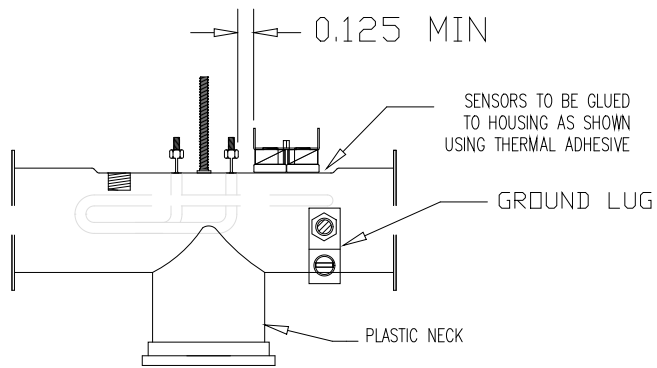

34-0146A
Auto Reset Hi-Limit

R

PRESSURE
SWITCH
34-0148A

R

Manufacture Notes:

HYDRO-QUIP
CORONA, CA (951) 273-7575

Drawn MBS	Rev 2
Date 08.27.08	
Diagram No. 1339ST	

Wire Color Code	
B - Black	G - Green
Br - Brown	Bl - Blue
R - Red	V - Violet
O - Orange	W - White
Y - Yellow	Gr - Gray

37-0020C
Amber Indicator
Light

TEE HEATER
1.5kW @ 120V

HYDRO-QUIP
CORONA, CA (951) 273-7575

Manufacture Notes:

Drawn MBS	Rev 2	Wire Color B - Black Br - Brown R - Red O - Orange Y - Yellow
Date 08.27.08		
Diagram No. 1339ST		