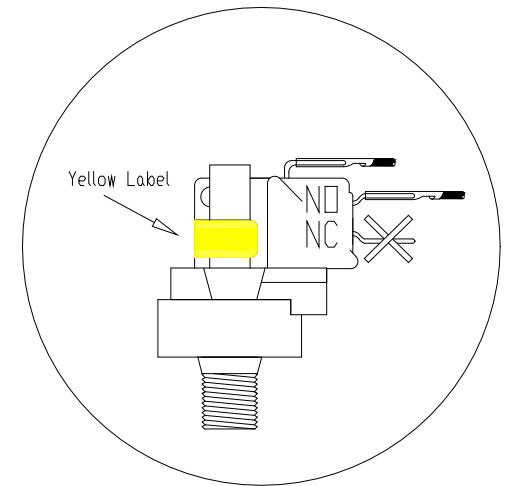

30-0057M-B
3 FOOT 15 AMP POWER CORD

37-0020C
Amber Indicator
Light

TEE HEATER
1.5kW @ 120V

48-P214M-12RA

B

W

Auto Reset T-Stat
34-0147R

SENSORS SOLDERED TOGETHER

34-0146A
Auto Reset Hi-Limit

R

PRESSURE
SWITCH
34-0148A

R

Manufacture Notes:

HYDRO-QUIP
CORONA, CA (951) 273-7575

Drawn MBS	Rev 2
Date 08.27.08	
Diagram No. 1339ST	

Wire Color Code	
B - Black	G - Green
Br - Brown	Bl - Blue
R - Red	V - Violet
O - Orange	W - White
Y - Yellow	Gr - Gray

37-0020C
Amber Indicator
Light

TEE HEATER
1.5kW @ 120V

HYDRO-QUIP
CORONA, CA (951) 273-7575

Manufacture Notes:

Drawn MBS	Rev 2	Wire Color B - Black Br - Brown R - Red O - Orange Y - Yellow
Date 08.27.08		
Diagram No. 1339ST		