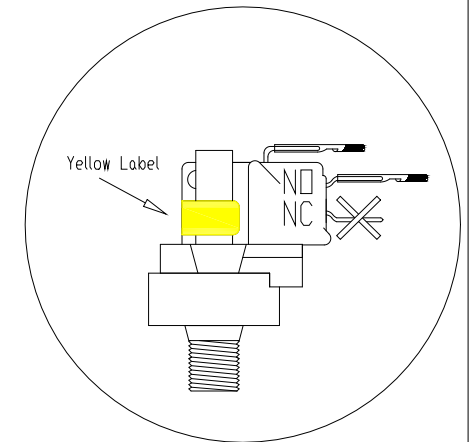

30-0057M-B
3 FOOT 15 AMP POWER CORD

37-0020C
Amber Indicator
Light

TEE HEATER
1.5kW @ 120V

48-P214M-12RA

B

W

Auto Reset T-Stat
34-0147R

SENSORS SOLDERED TOGETHER

34-0146A
Auto Reset Hi-Limit

R

PRESSURE
SWITCH
34-0148A

R

Manufacture Notes:

HYDRO-QUIP
CORONA, CA (951) 273-7575

Drawn MBS	Rev 2
Date 08.27.08	
Diagram No. 1339ST	

Wire Color Code	
B - Black	G - Green
Br - Brown	Bl - Blue
R - Red	V - Violet
O - Orange	W - White
Y - Yellow	Gr - Gray

37-0020C
Amber Indicator
Light

TEE HEATER
1.5kW @ 120V

HYDRO-QUIP
CORONA, CA (951) 273-7575

Manufacture Notes:

Drawn MBS	Rev 2	Wire Color B - Black Br - Brown R - Red O - Orange Y - Yellow
Date 08.27.08		
Diagram No. 1339ST		