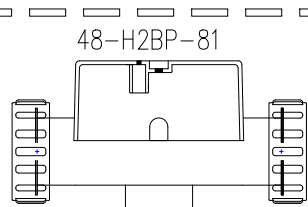

30-0057M-B
3 FOOT 15 AMP POWER CORD

37-0020C
Amber Indicator
Light

TEE HEATER
1.5kW @ 120V

48-P214M-12RA

B

W

Auto Reset T-Stat
34-0147R

SENSORS SOLDERED TOGETHER

34-0146A
Auto Reset Hi-Limit

R

R

PRESSURE
SWITCH
34-0148A

HYDRO-QUIP
CORONA, CA (951) 273-7575

Manufacture Notes:

Drawn	Rev
MBS	1
Date	08.27.08
Diagram No.	1339ST

Wire Color Code	
B - Black	G - Green
Br - Brown	Bl - Blue
R - Red	V - Violet
O - Orange	W - White
Y - Yellow	Gr - Gray