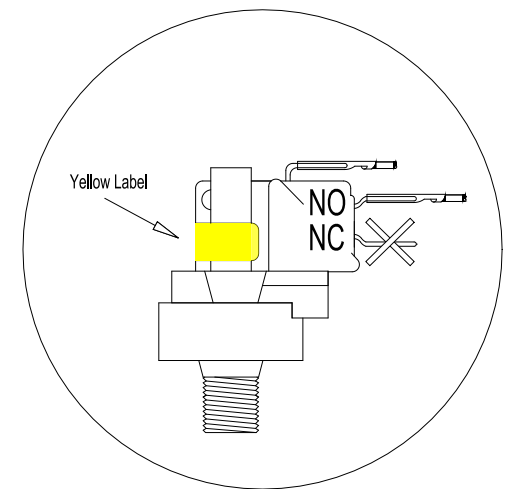

30-0057M-B
3 FOOT 15 AMP POWER CORD

37-0020C
Amber Indicator
Light

TEE HEATER
1.5kW @ 120V

48-P214M-12RA

B

W

Auto Reset T-Stat
34-0147R

SENSORS SOLDERED TOGETHER

34-0146A
Auto Reset Hi-Limit

R

R

PRESSURE
SWITCH
34-0148A

HYDRO-QUIP
CORONA, CA (951) 273-7575

Manufacture Notes:

Drawn	Rev
MBS	1
Date	08.27.08
Diagram No.	1339ST

Wire Color Code	
B - Black	G - Green
Br - Brown	Bl - Blue
R - Red	V - Violet
O - Orange	W - White
Y - Yellow	Gr - Gray