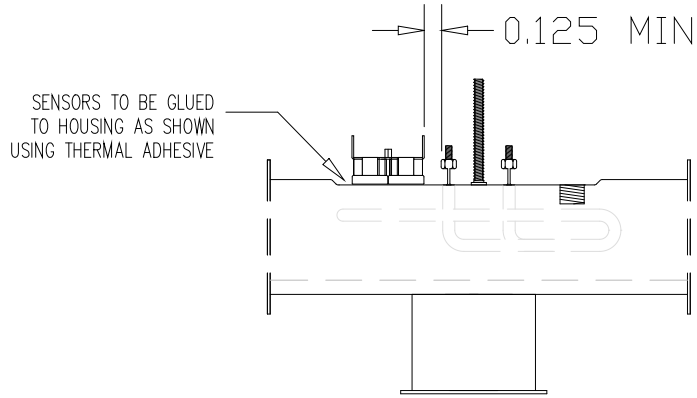

30-0057M-B
3 FOOT 15 AMP POWER CORD

37-0020C
Amber Indicator
Light

TEE HEATER
1.5kW @ 120V

48-P214M-12RA

B

W

Auto Reset T-Stat
34-0147R

SENSORS SOLDERED TOGETHER

34-0146A
Auto Reset Hi-Limit

R

R

PRESSURE
SWITCH
34-0148A

HYDRO-QUIP
CORONA, CA (951) 273-7575

Manufacture Notes:

Drawn	Rev
MBS	1
Date	08.27.08
Diagram No.	1339ST

Wire Color Code	
B - Black	G - Green
Br - Brown	Bl - Blue
R - Red	V - Violet
O - Orange	W - White
Y - Yellow	Gr - Gray