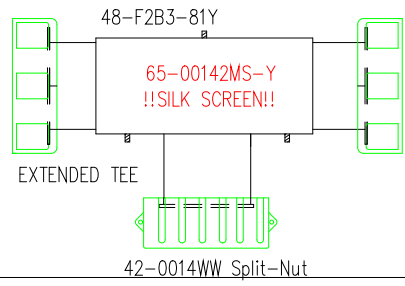

3 FOOT 15 AMP POWER CORD  
30-0057M

W

B

Auto Reset T-Stat (Black)  
34-0147R

34-0146A  
Self-Hold Hi-Limit (Brown)

R

Amber Indicator Light

TEE HEATER  
1.5kW @ 120V

B

PRESSURE SWITCH  
34-0148A

Manufacture Notes:

**HYDRO-QUIP**  
CORONA, CA (951) 273-7575

Drawn BH	Rev 0	Wire Color Code B - Black      G - Green Br - Brown    Bl - Blue R - Red        V - Violet O - Orange    W - White Y - Yellow     Gr - Gray
Date	10.16.06	
Diagram No.	1339-Y	