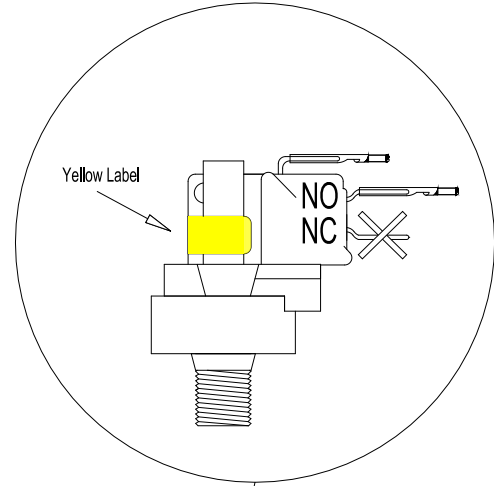

3 FOOT 15 AMP POWER CORD  
30-0057M

W

B

Auto Reset T-Stat (Black)  
34-0147R

34-0146A  
Self-Hold Hi-Limit (Brown)

R

Amber Indicator Light

TEE HEATER  
1.5kW @ 120V

B

PRESSURE SWITCH  
34-0148A

Manufacture Notes:

**HYDRO-QUIP**  
CORONA, CA (951) 273-7575

Drawn BH	Rev 0	Wire Color Code B - Black      G - Green Br - Brown    Bl - Blue R - Red        V - Violet O - Orange    W - White Y - Yellow     Gr - Gray
Date	10.16.06	
Diagram No.	1339-Y	