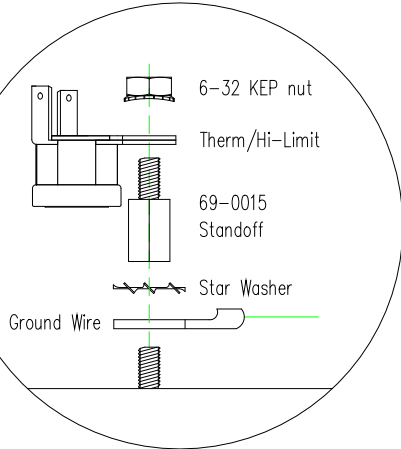

3 FOOT 15 AMP POWER CORD  
30-0057M

W

B

Auto Reset T-Stat (Black)  
34-0147R

34-0146A  
Self-Hold Hi-Limit (Brown)

R

Amber Indicator Light

TEE HEATER  
1.5kW @ 120V

B

PRESSURE SWITCH  
34-0148A

Manufacture Notes:

**HYDRO-QUIP**  
CORONA, CA (951) 273-7575

Drawn BH	Rev 0	Wire Color Code B - Black      G - Green Br - Brown    Bl - Blue R - Red        V - Violet O - Orange    W - White Y - Yellow     Gr - Gray
Date	10.16.06	
Diagram No.	1339-Y	