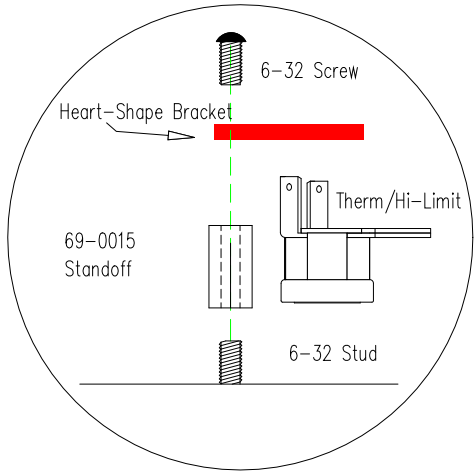

30-0057MB
3 FOOT 15 AMP POWER CORD

37-0020C
Amber Indicator
Light

INLINE HEATER
1.5kW @ 120V

26-0018M-RA

B

W

Auto Reset T-Stat
34-0147R

34-0146A
Auto Reset Hi-Limit

R

B

PRESSURE
SWITCH
34-0148A

Manufacture Notes:

HYDRO-QUIP
CORONA, CA (951) 273-7575

Drawn BH	Rev 1	Wire Color Code	
Date 02.08.07		B - Black	G - Green
Diagram No. 1338		Br - Brown	Bl - Blue
		R - Red	V - Violet
		O - Orange	W - White
		Y - Yellow	Gr - Gray