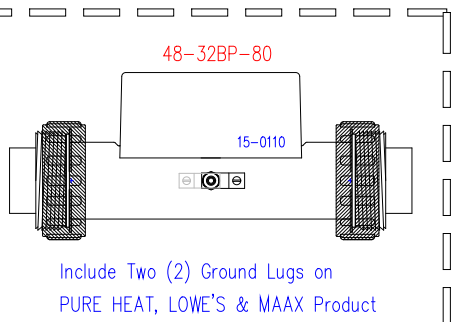

30-0057MB
3 FOOT 15 AMP POWER CORD

37-0020C
Amber Indicator
Light

INLINE HEATER
1.5kW @ 120V

26-0018M-RA

B

W

Auto Reset T-Stat
34-0147R

34-0146A
Auto Reset Hi-Limit

R

B

PRESSURE
SWITCH
34-0148A

Manufacture Notes:

HYDRO-QUIP
CORONA, CA (951) 273-7575

Drawn BH	Rev 1	Wire Color Code	
Date 02.08.07		B - Black	G - Green
Diagram No. 1338		Br - Brown	Bl - Blue
		R - Red	V - Violet
		O - Orange	W - White
		Y - Yellow	Gr - Gray