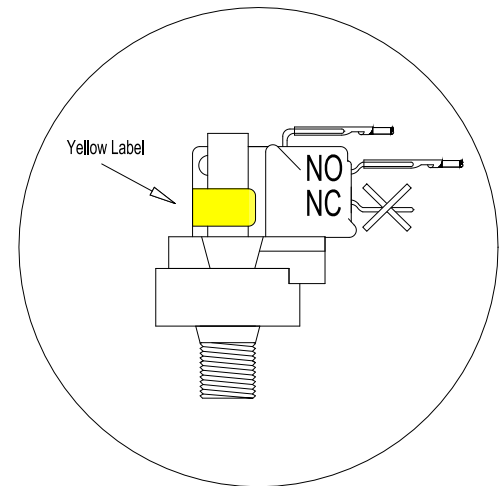

30-0057MB
3 FOOT 15 AMP POWER CORD

37-0020C
Amber Indicator
Light

INLINE HEATER
1.5kW @ 120V

26-0018M-RA

B

W

Auto Reset T-Stat
34-0147R

34-0146A
Auto Reset Hi-Limit

R

B

PRESSURE
SWITCH
34-0148A

Manufacture Notes:

HYDRO-QUIP
CORONA, CA (951) 273-7575

Drawn BH	Rev 1	Wire Color Code	
Date 02.08.07		B - Black	G - Green
Diagram No. 1338		Br - Brown	Bl - Blue
		R - Red	V - Violet
		O - Orange	W - White
		Y - Yellow	Gr - Gray