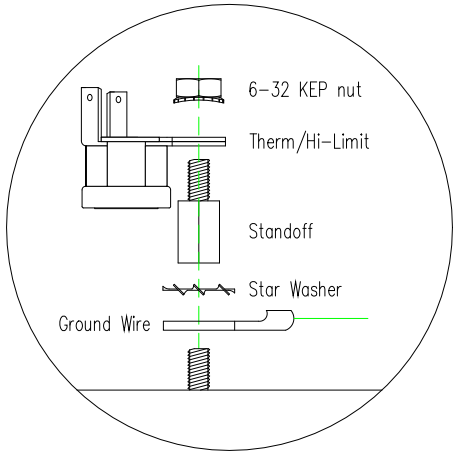

3 FOOT 15 AMP POWER CORD

Include Two (2) Ground Lugs on PURE HEAT, LOWE'S & MAAX Product

Amber Indicator Light

HYDRO-QUIP
CORONA, CA (951) 273-7575

Manufacture Notes:

Drawn BH	Rev 0
Date 12.19.05	
Diagram No. 1338	

Wire Color Code	
B - Black	G - Green
Br - Brown	Bl - Blue
R - Red	V - Violet
O - Orange	W - White
Y - Yellow	Gr - Gray