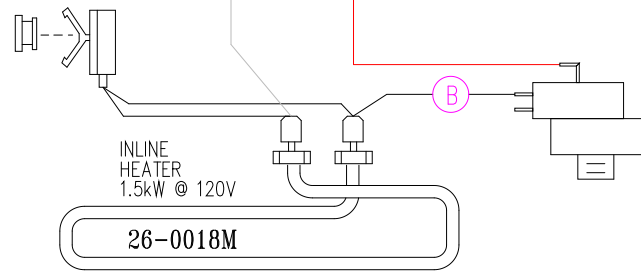

3 FOOT 15 AMP POWER CORD

Include Two (2) Ground Lugs on PURE HEAT, LOWE'S & MAAX Product

Amber Indicator Light

HYDRO-QUIP
CORONA, CA (951) 273-7575

Manufacture Notes:

Drawn BH	Rev 0
Date 12.19.05	
Diagram No. 1338	