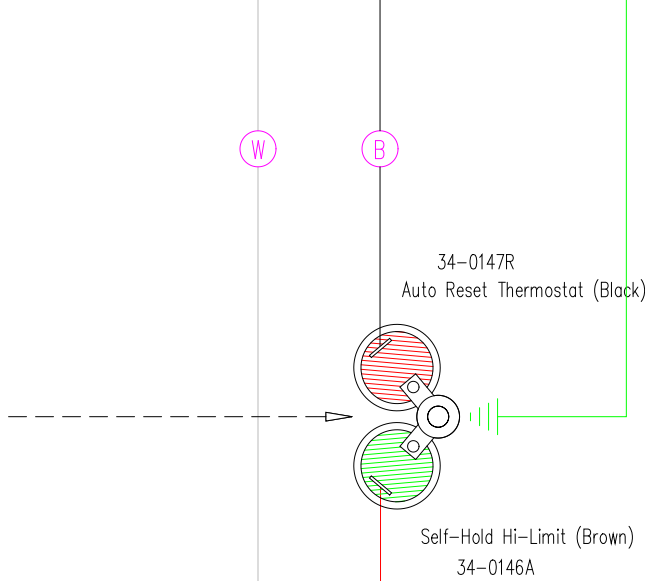

3 FOOT 15 AMP POWER CORD

Include Two (2) Ground Lugs on PURE HEAT, LOWE'S & MAAX Product

Amber Indicator Light

HYDRO-QUIP
CORONA, CA (951) 273-7575

Manufacture Notes:

Drawn BH	Rev 0
Date 12.19.05	
Diagram No. 1338	

Wire Color Code	
B - Black	G - Green
Br - Brown	Bl - Blue
R - Red	V - Violet
O - Orange	W - White
Y - Yellow	Gr - Gray