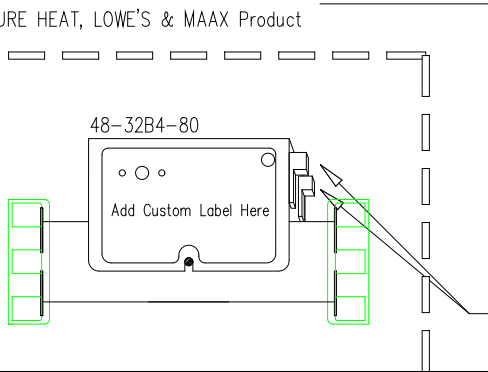

3 FOOT 15 AMP POWER CORD

Include Two (2) Ground Lugs on PURE HEAT, LOWE'S & MAAX Product

Amber Indicator Light

HYDRO-QUIP
CORONA, CA (951) 273-7575

Manufacture Notes:

Drawn BH	Rev 0
Date 12.19.05	
Diagram No. 1338	

Wire Color Code	
B - Black	G - Green
Br - Brown	Bl - Blue
R - Red	V - Violet
O - Orange	W - White
Y - Yellow	Gr - Gray