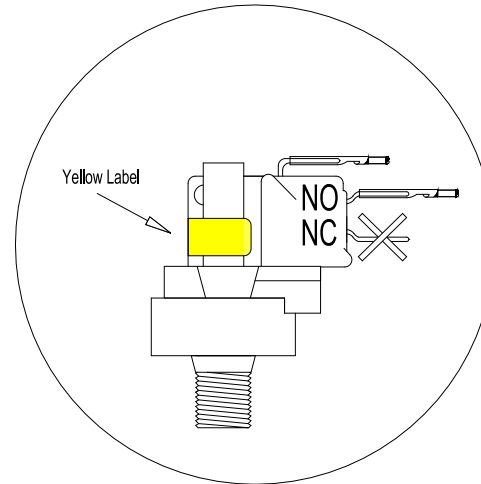

3 FOOT 15 AMP POWER CORD

Include Two (2) Ground Lugs on PURE HEAT, LOWE'S & MAAX Product

Amber Indicator Light

HYDRO-QUIP
CORONA, CA (951) 273-7575

Manufacture Notes:

Drawn BH	Rev 0
Date 12.19.05	
Diagram No. 1338	

Wire Color Code	
B - Black	G - Green
Br - Brown	Bl - Blue
R - Red	V - Violet
O - Orange	W - White
Y - Yellow	Gr - Gray